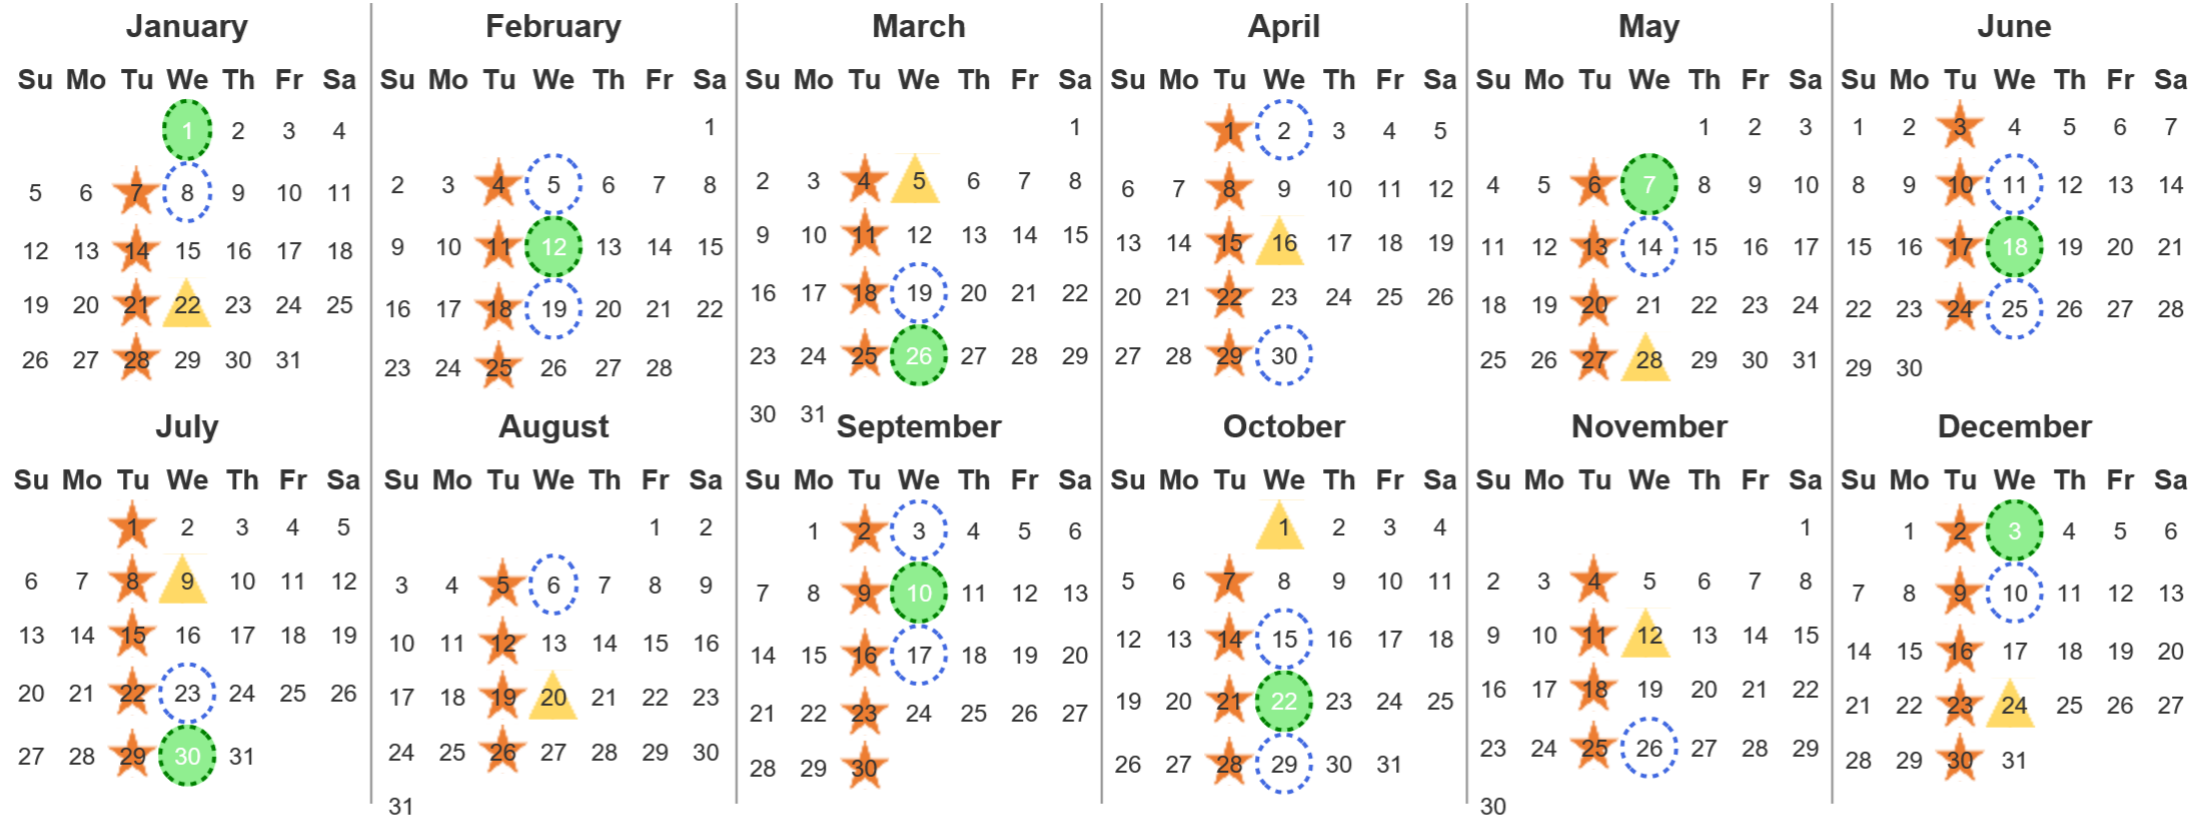

Your waste and recycling collection dates for **2025**.

**Non-recyclable Bin**  
Only for items that cannot be recycled

**Recycling Bin**  
Paper, card & cardboard • Plastic bottles, pots, tubs & trays • Tins, cans & empty aerosols • Cartons

**Food Caddy**  
All cooked & uncooked food waste

Please place your bins out for collection **by 6.00am** on your collection day.

**Festive Collections**  
Check local press or website for details