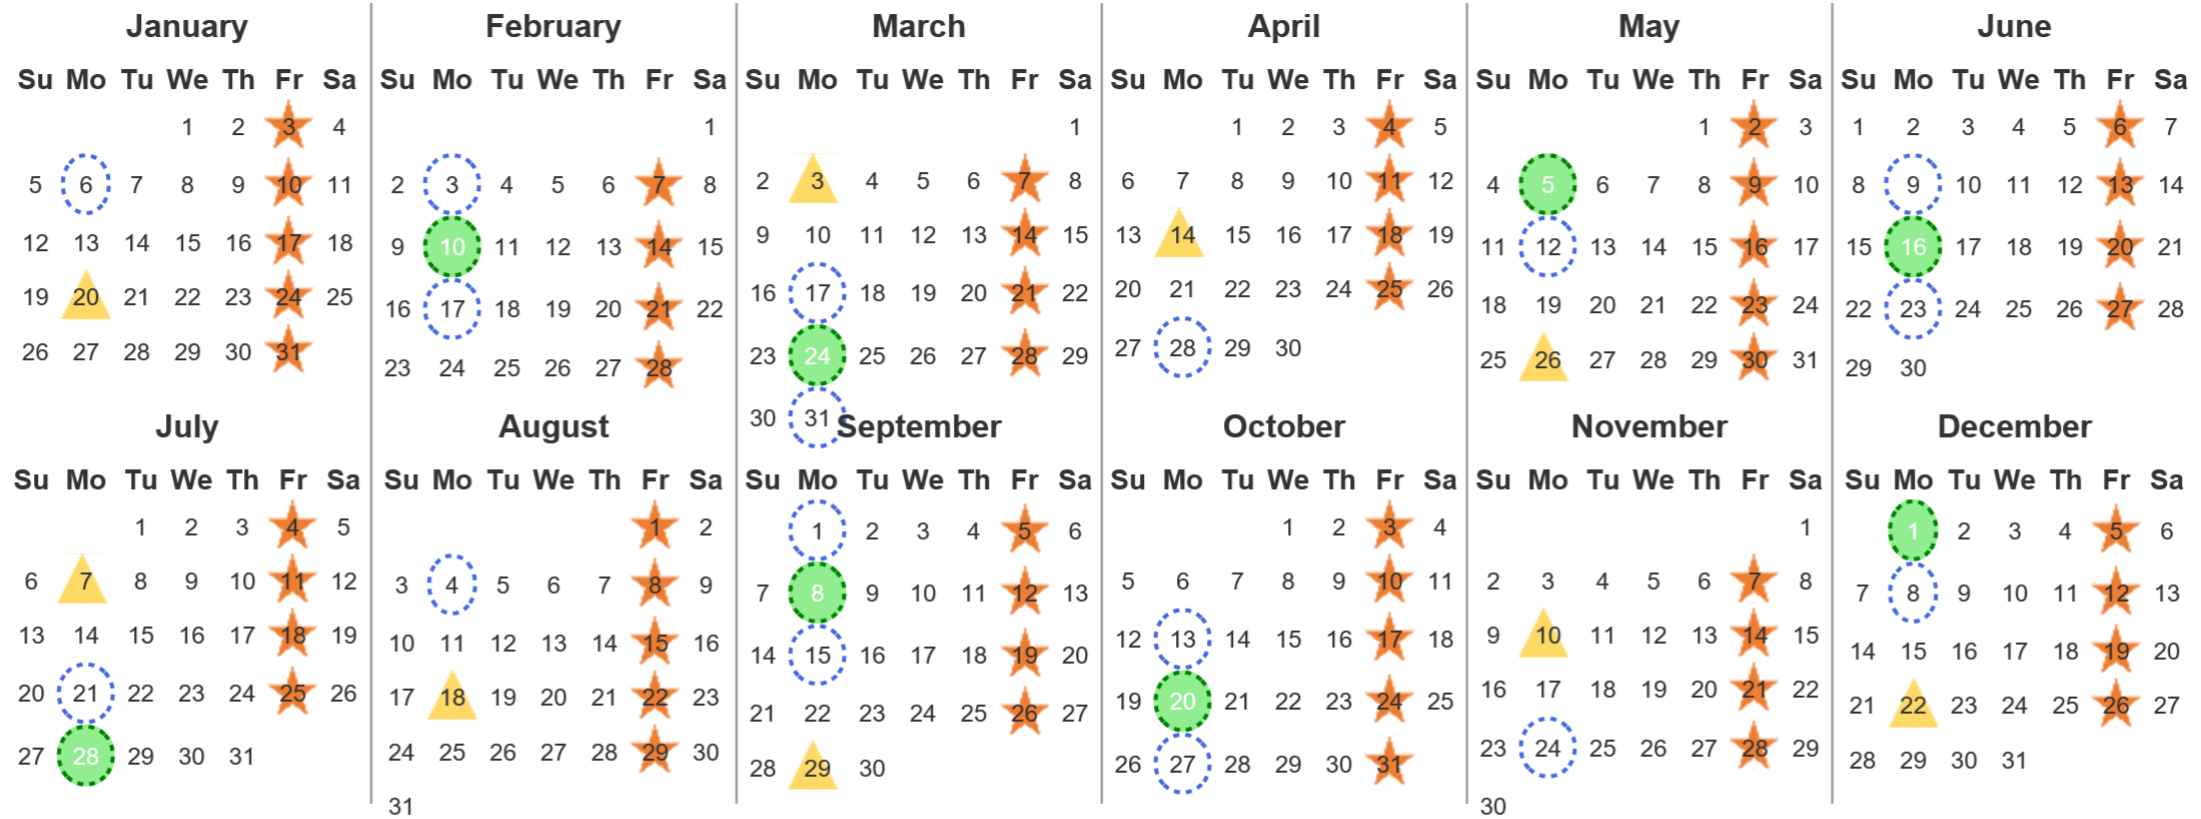

Your waste and recycling collection dates for **2025**.

Non-recyclable Bin
Only for items that cannot be recycled

Recycling Bin
Paper, card & cardboard • Plastic bottles, pots, tubs & trays • Tins, cans & empty aerosols • Cartons

Food Caddy
All cooked & uncooked food waste

Please place your bins out for collection **by 6.00am** on your collection day.

Festive Collections
Check local press or website for details