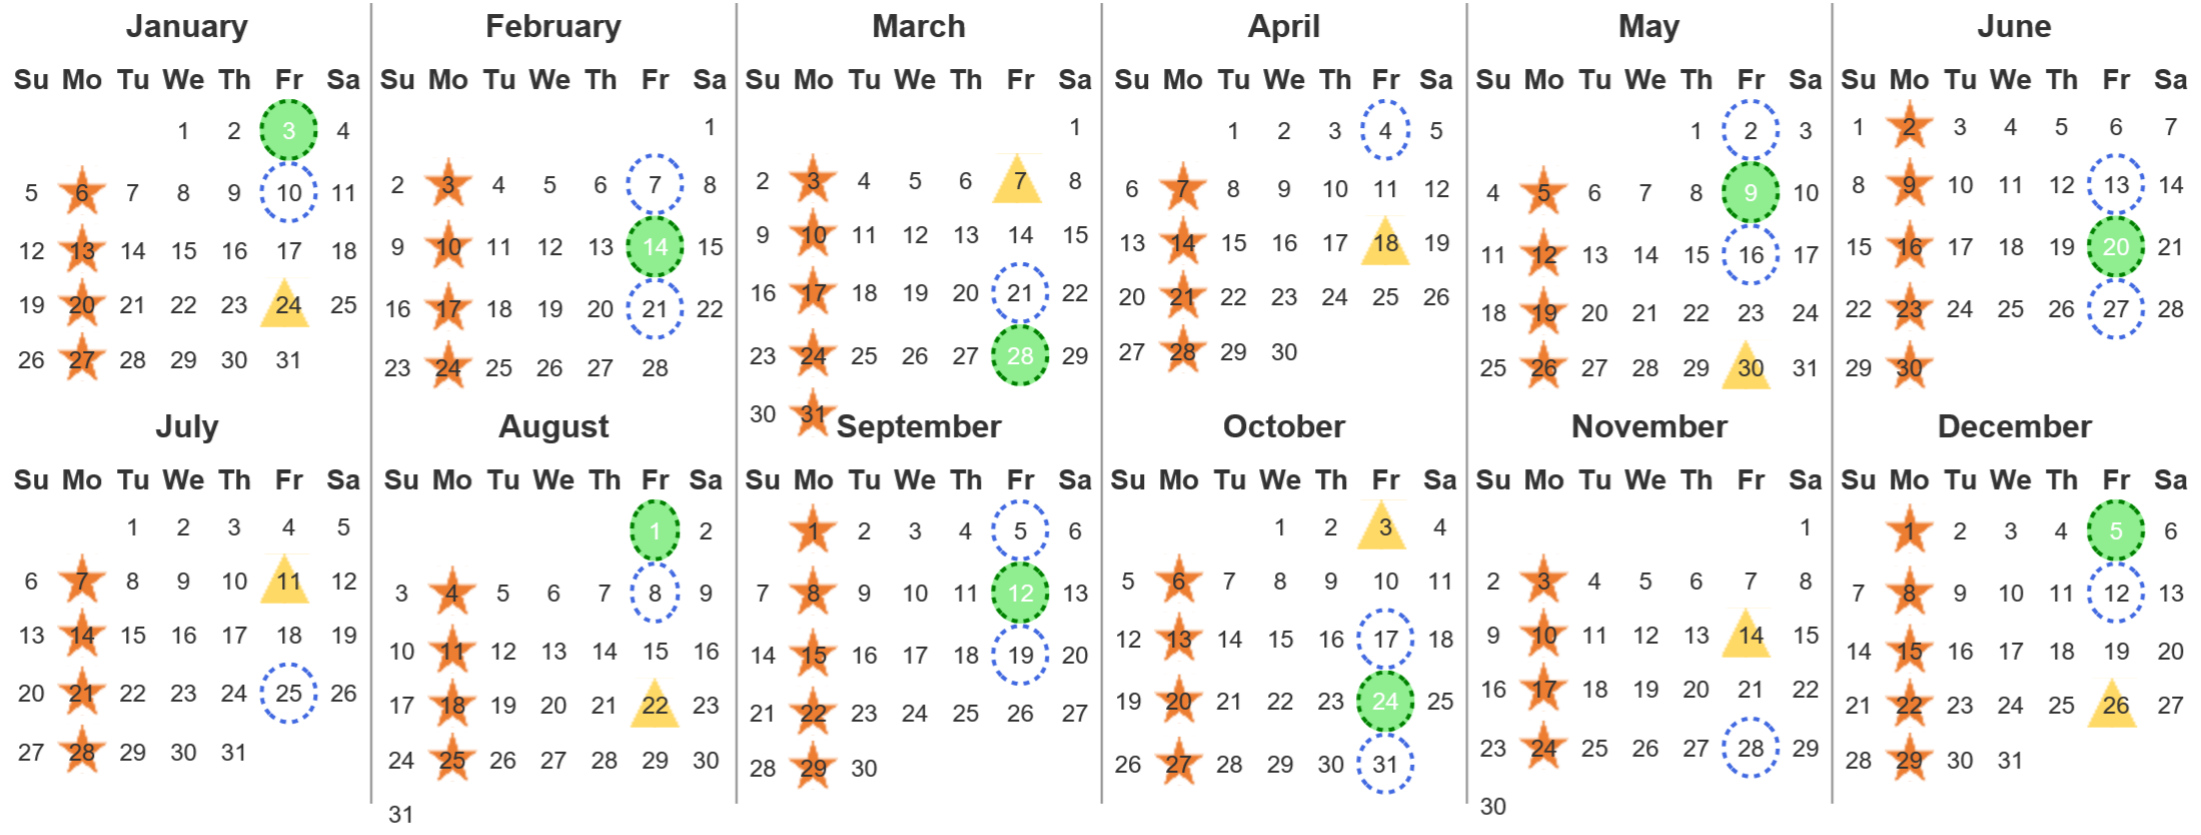

Your waste and recycling collection dates for **2025**.

Non-recyclable Bin
Only for items that cannot be recycled

Recycling Bin
Paper, card & cardboard • Plastic bottles, pots, tubs & trays • Tins, cans & empty aerosols • Cartons

Food Caddy
All cooked & uncooked food waste

Please place your bins out for collection **by 6.00am** on your collection day.

Festive Collections
Check local press or website for details

Calendar Reference: LOM31