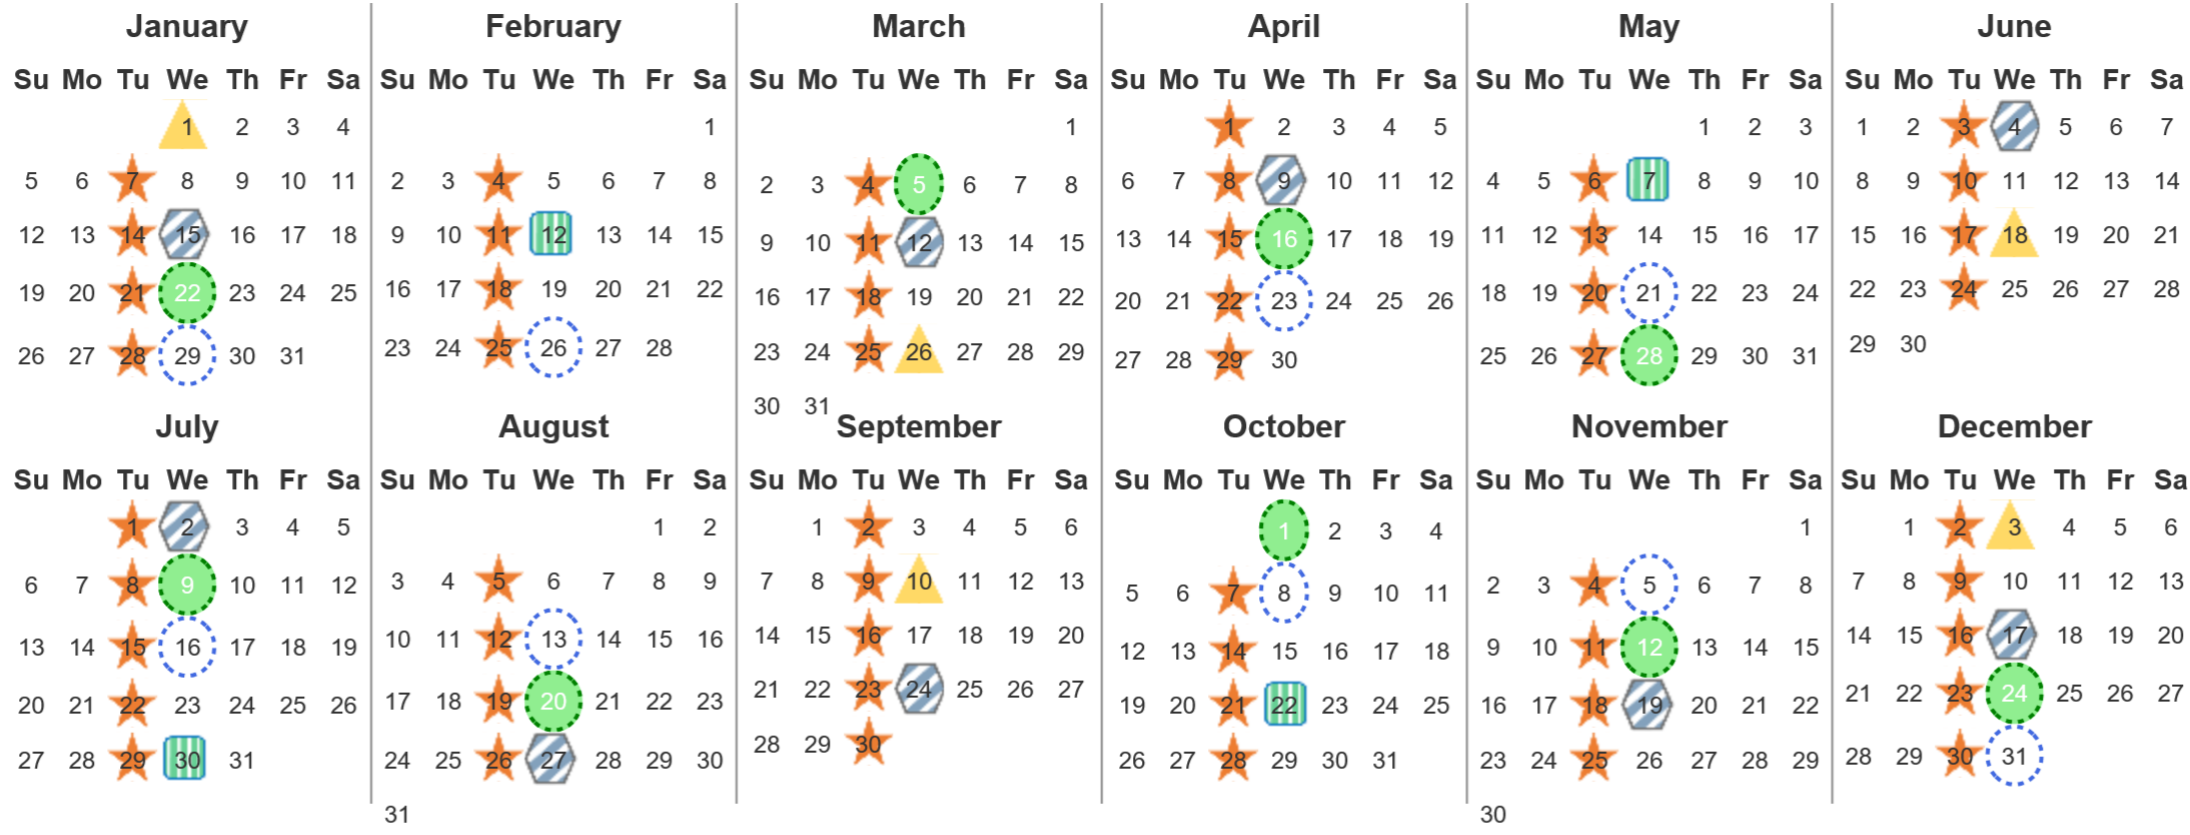

Your waste and recycling collection dates for **2025**.

 Non-recyclable Bin Only for items that cannot be recycled	 Recycling Bin Paper, card & cardboard • Plastic bottles, pots, tubs & trays • Tins, cans & empty aerosols • Cartons	 Glass Bin Glass bottles & jars	 Food Caddy All cooked & uncooked food waste
---	---	--	---

Please place your bins out for collection **by 6.00am** on your collection day.

				
---	---	---	---	---

Festive Collections
Check local press or website for details