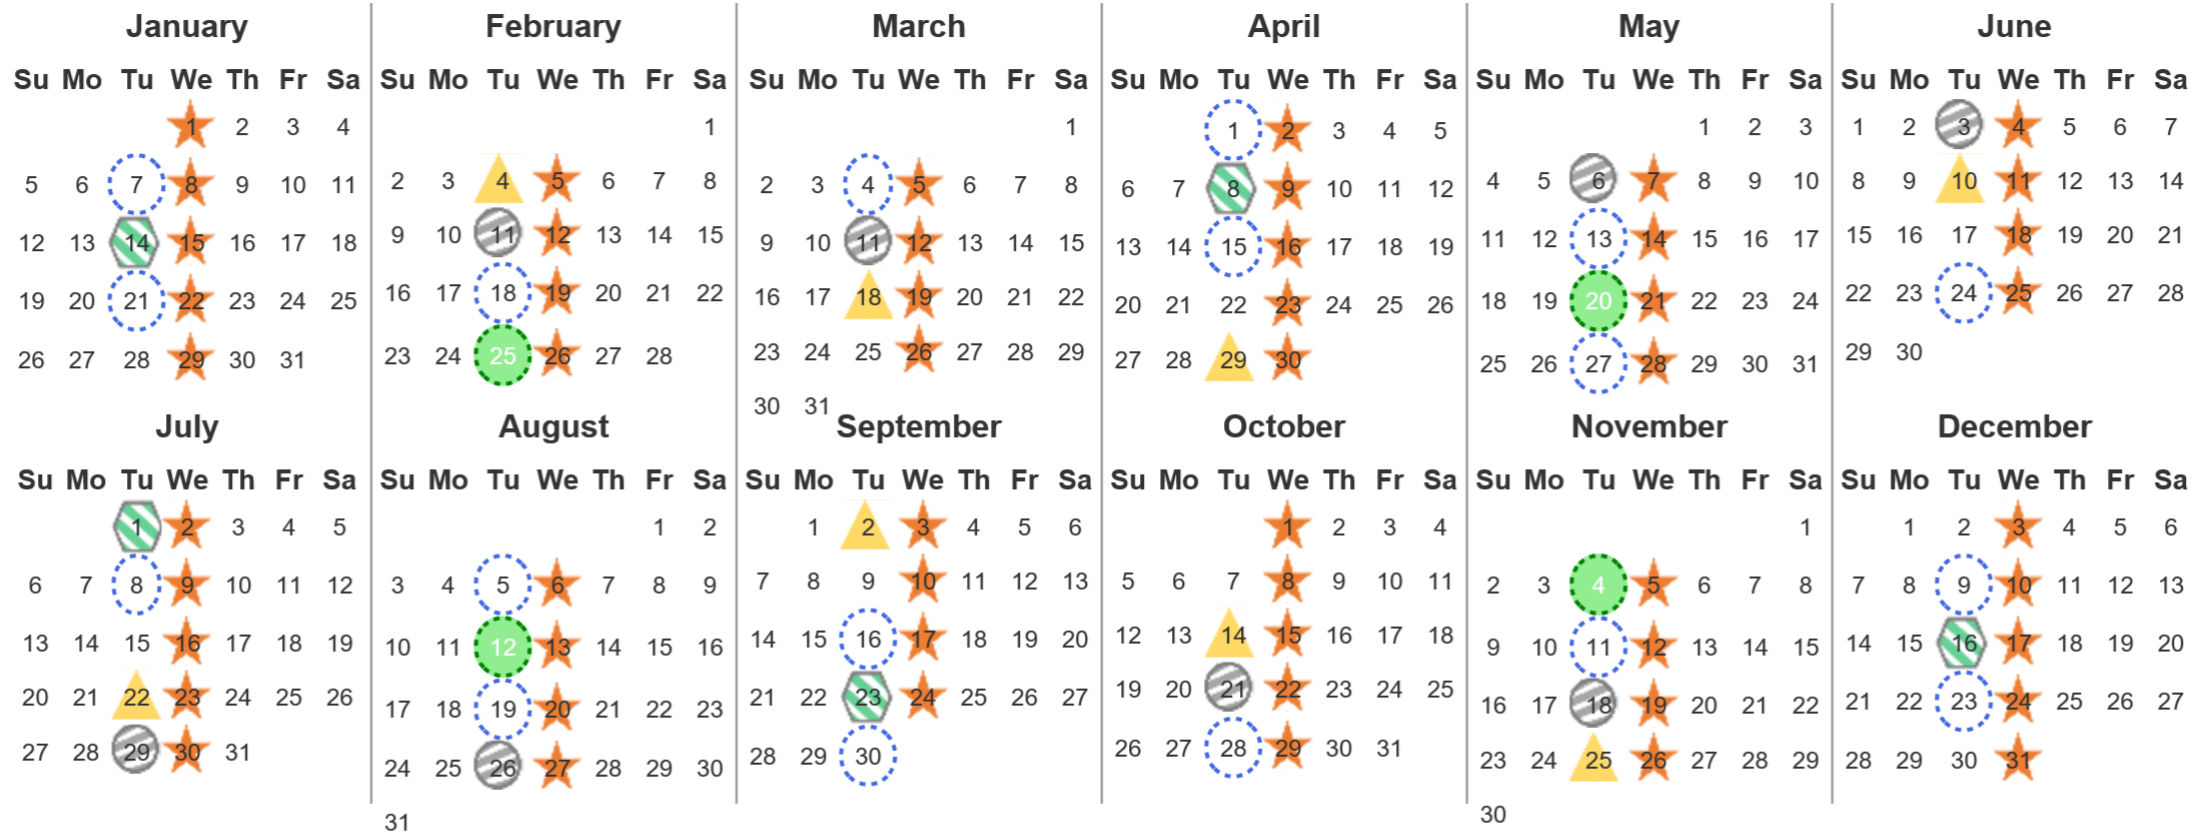

Your waste and recycling collection dates for **2025**.

 Non-recyclable Bin Only for items that cannot be recycled	 Recycling Bin Paper, card & cardboard • Plastic bottles, pots, tubs & trays • Tins, cans & empty aerosols • Cartons	 Glass Bin Glass bottles & jars	 Food Caddy All cooked & uncooked food waste
---	---	--	---

Please place your bins out for collection by **6.00am** on your collection day.

											
---	---	---	---	---	---	---	--	---	---	---	---

 **Festive Collections**
Check local press or website for details