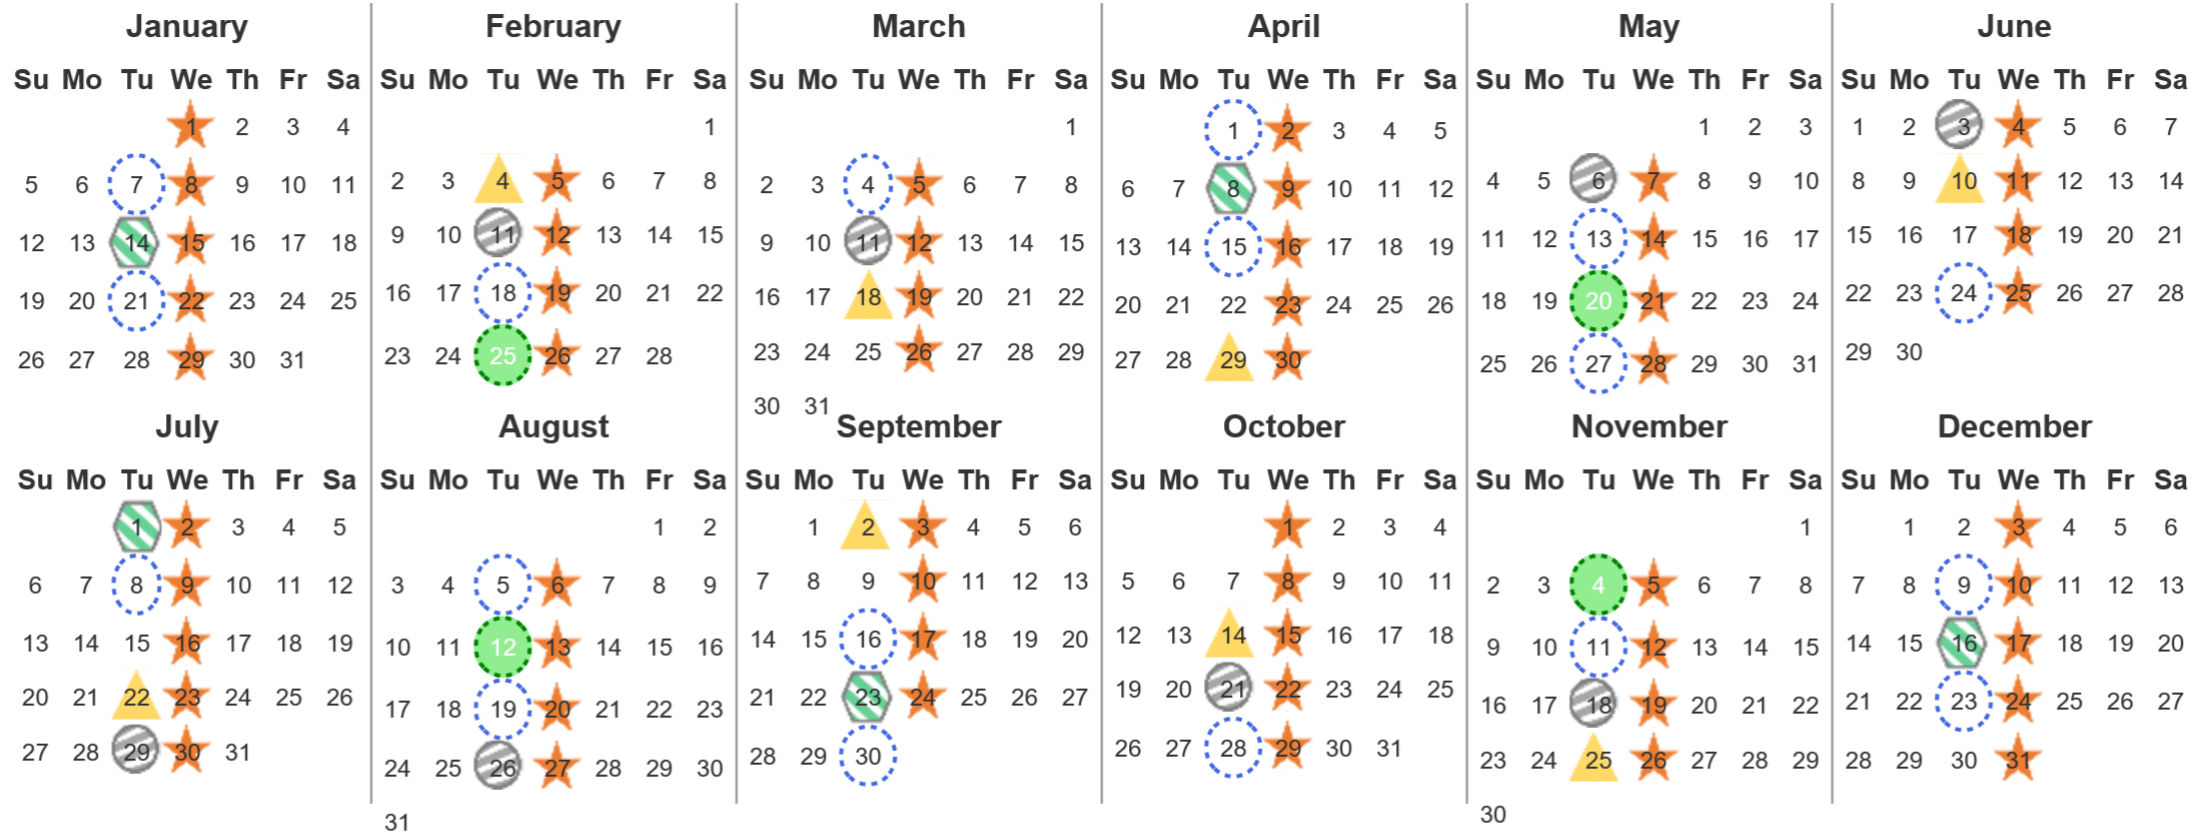

Your waste and recycling collection dates for **2025**.

 <b>Non-recyclable Bin</b> Only for items that cannot be recycled	 <b>Recycling Bin</b> Paper, card & cardboard • Plastic bottles, pots, tubs & trays • Tins, cans & empty aerosols • Cartons	 <b>Glass Bin</b> Glass bottles & jars	 <b>Food Caddy</b> All cooked & uncooked food waste
---	---	--	---

Please place your bins out for collection by **6.00am** on your collection day.

											
---	---	---	---	---	---	---	--	---	---	---	---

 **Festive Collections**  
Check local press or website for details