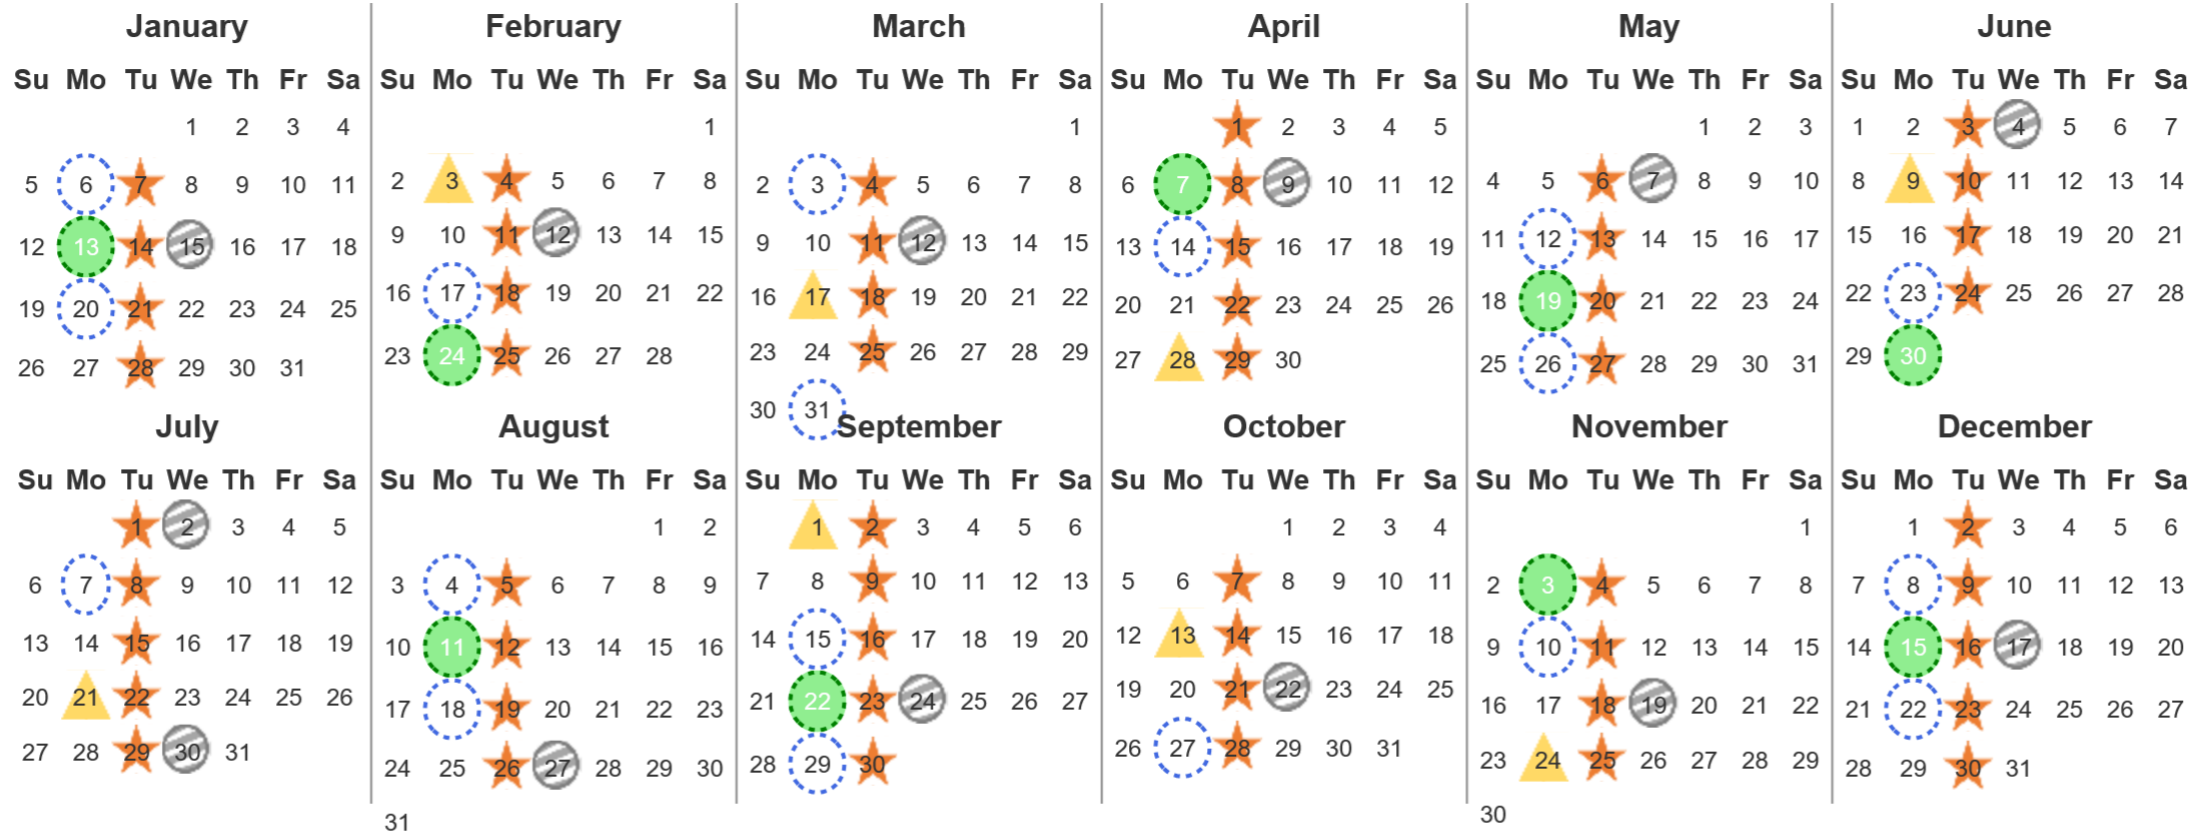

Your waste and recycling collection dates for **2025**.

Non-recyclable Bin
Only for items that cannot be recycled

Recycling Bin
Paper, card & cardboard • Plastic bottles, pots, tubs & trays • Tins, cans & empty aerosols • Cartons

Glass Bin
Glass bottles & jars

Food Caddy
All cooked & uncooked food waste

Please place your bins out for collection by **6.00am** on your collection day.

Legend for symbols used in the calendar:

- Yellow triangle: Non-recyclable Bin
- Orange star: Recycling Bin
- Grey circle with diagonal lines: Glass Bin
- Blue dashed circle: Recycling Bin
- Green solid circle: Food Caddy