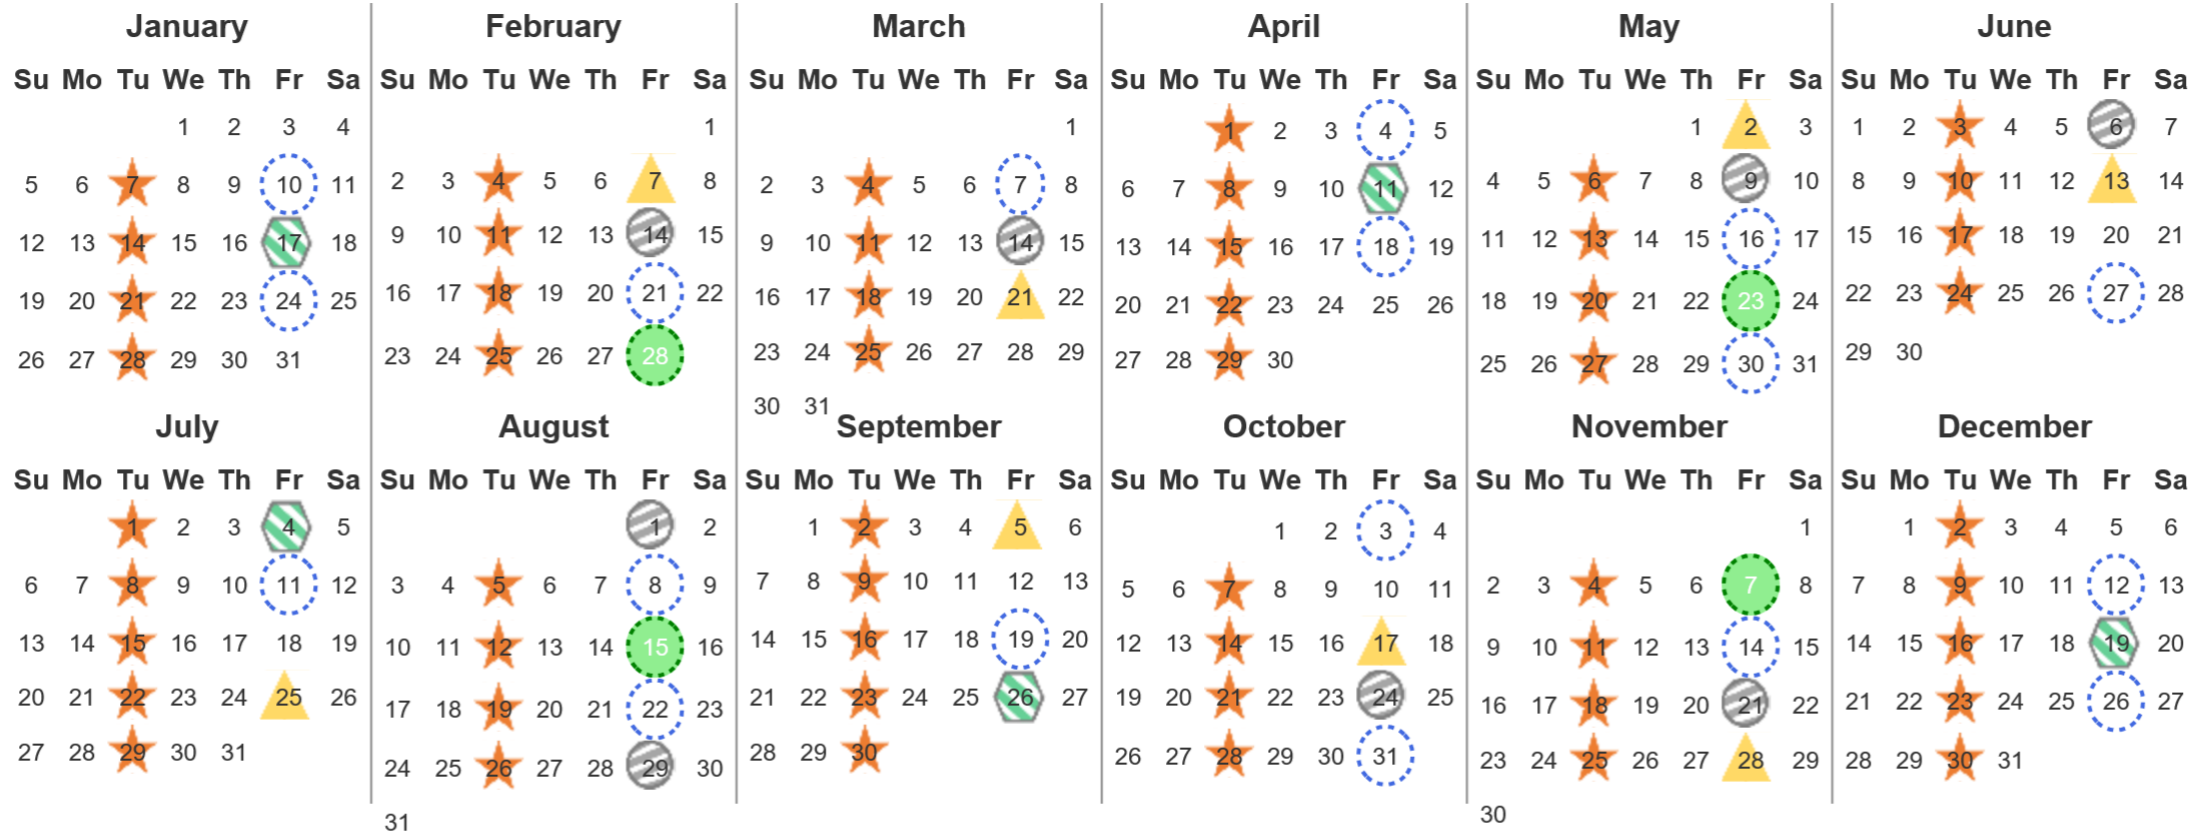

Your waste and recycling collection dates for **2025**.

 <b>Non-recyclable Bin</b> Only for items that cannot be recycled	 <b>Recycling Bin</b> Paper, card & cardboard • Plastic bottles, pots, tubs & trays • Tins, cans & empty aerosols • Cartons	 <b>Glass Bin</b> Glass bottles & jars	 <b>Food Caddy</b> All cooked & uncooked food waste
---	---	--	---

Please place your bins out for collection by **6.00am** on your collection day.

												
---	---	---	---	---	---	---	---	--	---	---	---	---

**Festive Collections**  
Check local press or website for details

Calendar Reference: LOM26