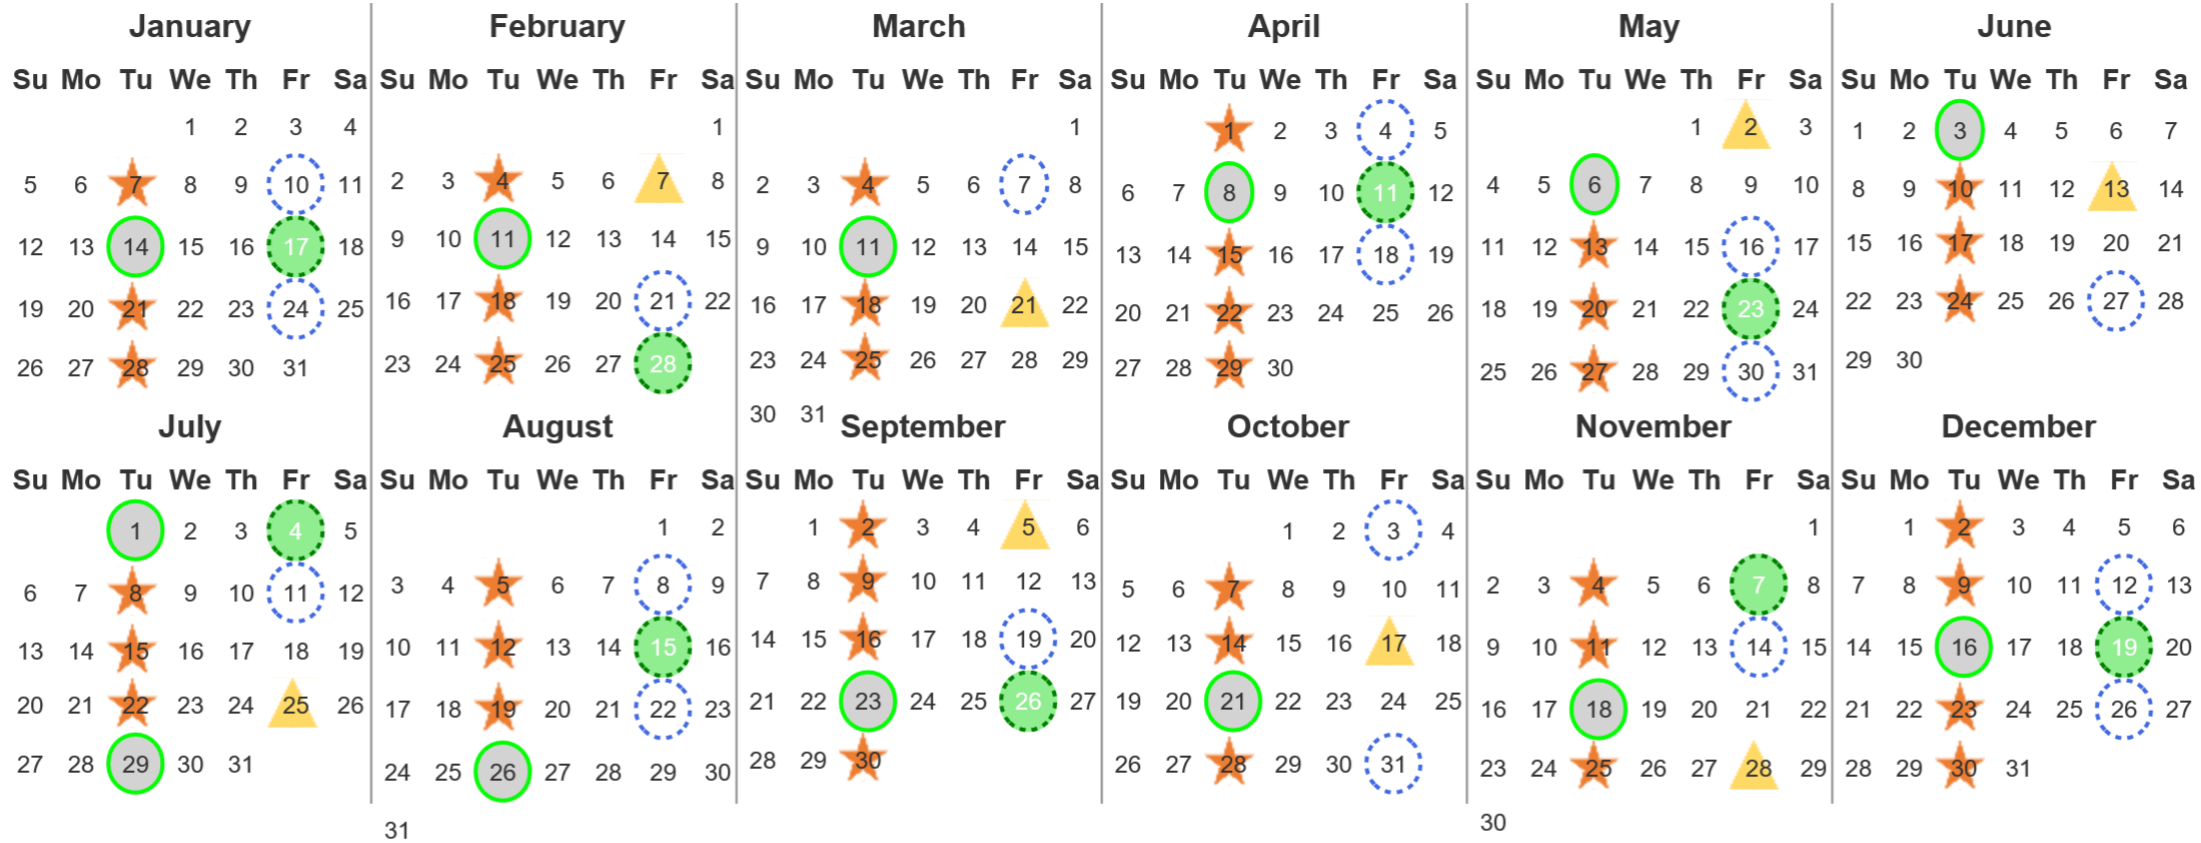

Your waste and recycling collection dates for **2025**.

 Non-recyclable Bin Only for items that cannot be recycled	 Recycling Bin Paper, card & cardboard • Plastic bottles, pots, tubs & trays • Tins, cans & empty aerosols • Cartons	 Glass Bin Glass bottles & jars	 Food Caddy All cooked & uncooked food waste
---	---	--	---

Please place your bins out for collection **by 6.00am** on your collection day.

  	  	 	 	 	 Festive Collections Check local press or website for details
---	---	---	--	---	--