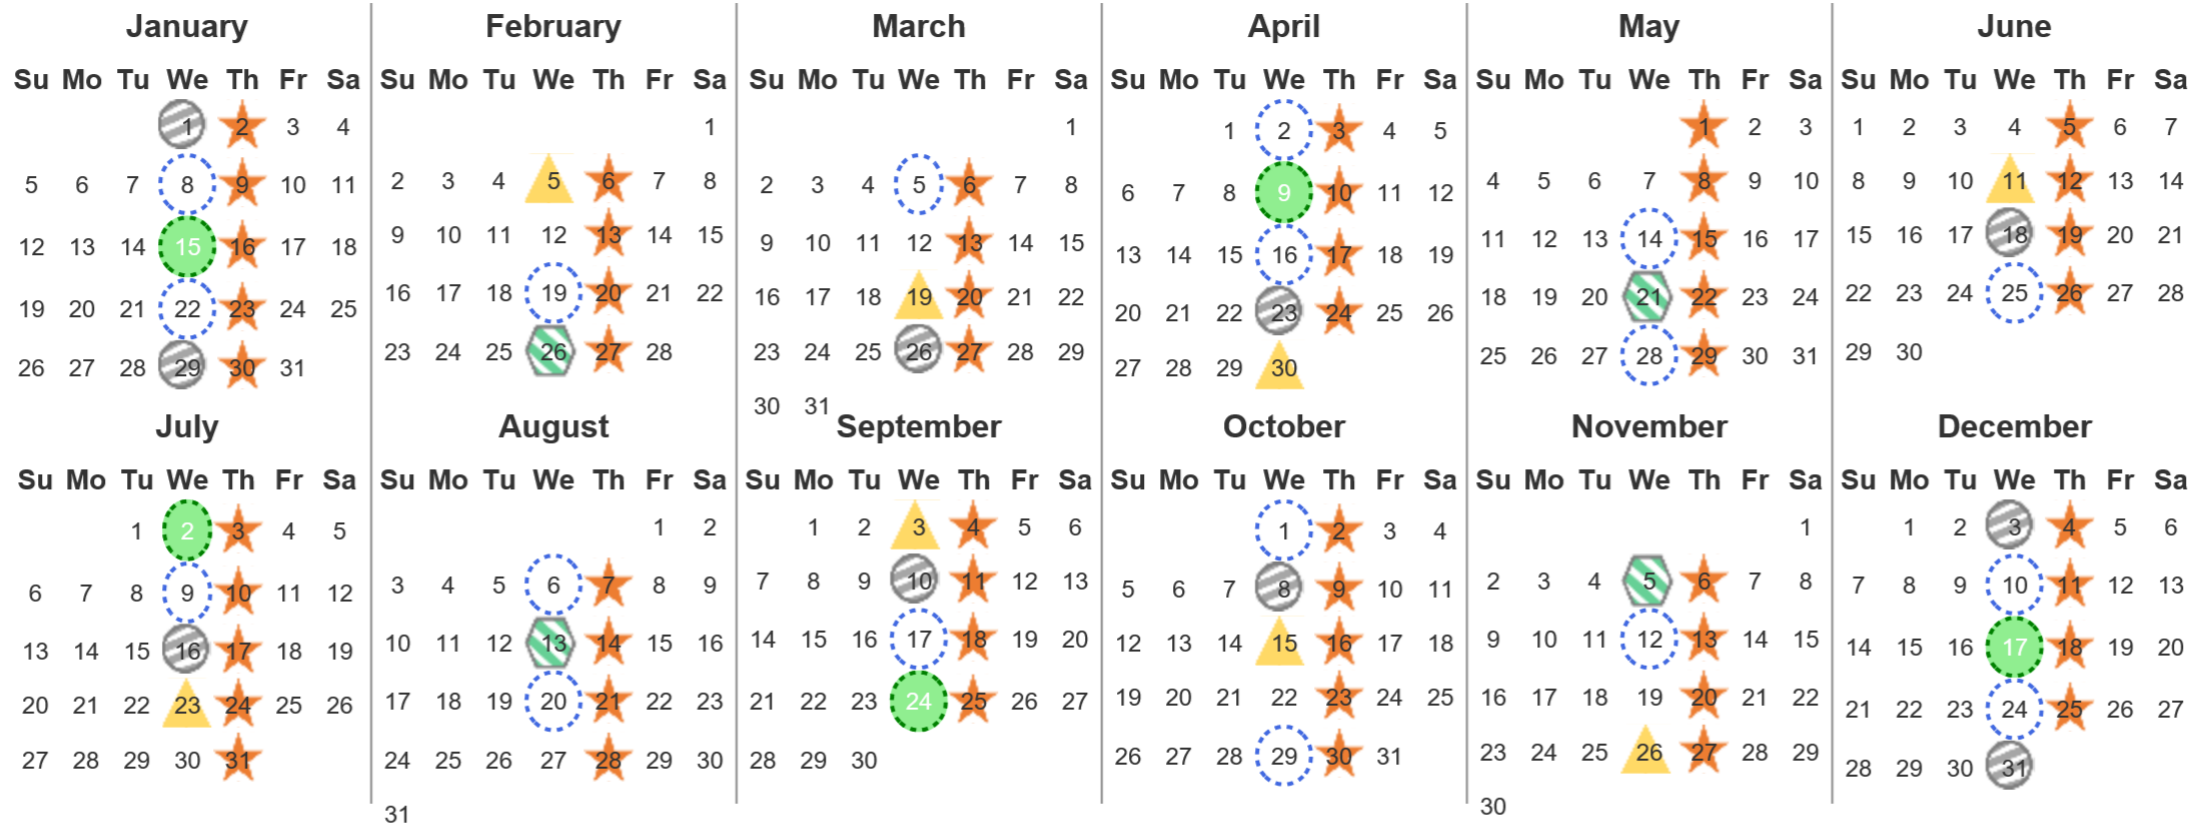

Your waste and recycling collection dates for **2025**.

 <b>Non-recyclable Bin</b> Only for items that cannot be recycled	 <b>Recycling Bin</b> Paper, card & cardboard • Plastic bottles, pots, tubs & trays • Tins, cans & empty aerosols • Cartons	 <b>Glass Bin</b> Glass bottles & jars	 <b>Food Caddy</b> All cooked & uncooked food waste
---	---	--	---

Please place your bins out for collection **by 6.00am** on your collection day.

  	  	 	 	 	 
---	---	---	--	---	---

 **Festive Collections**  
Check local press or website for details