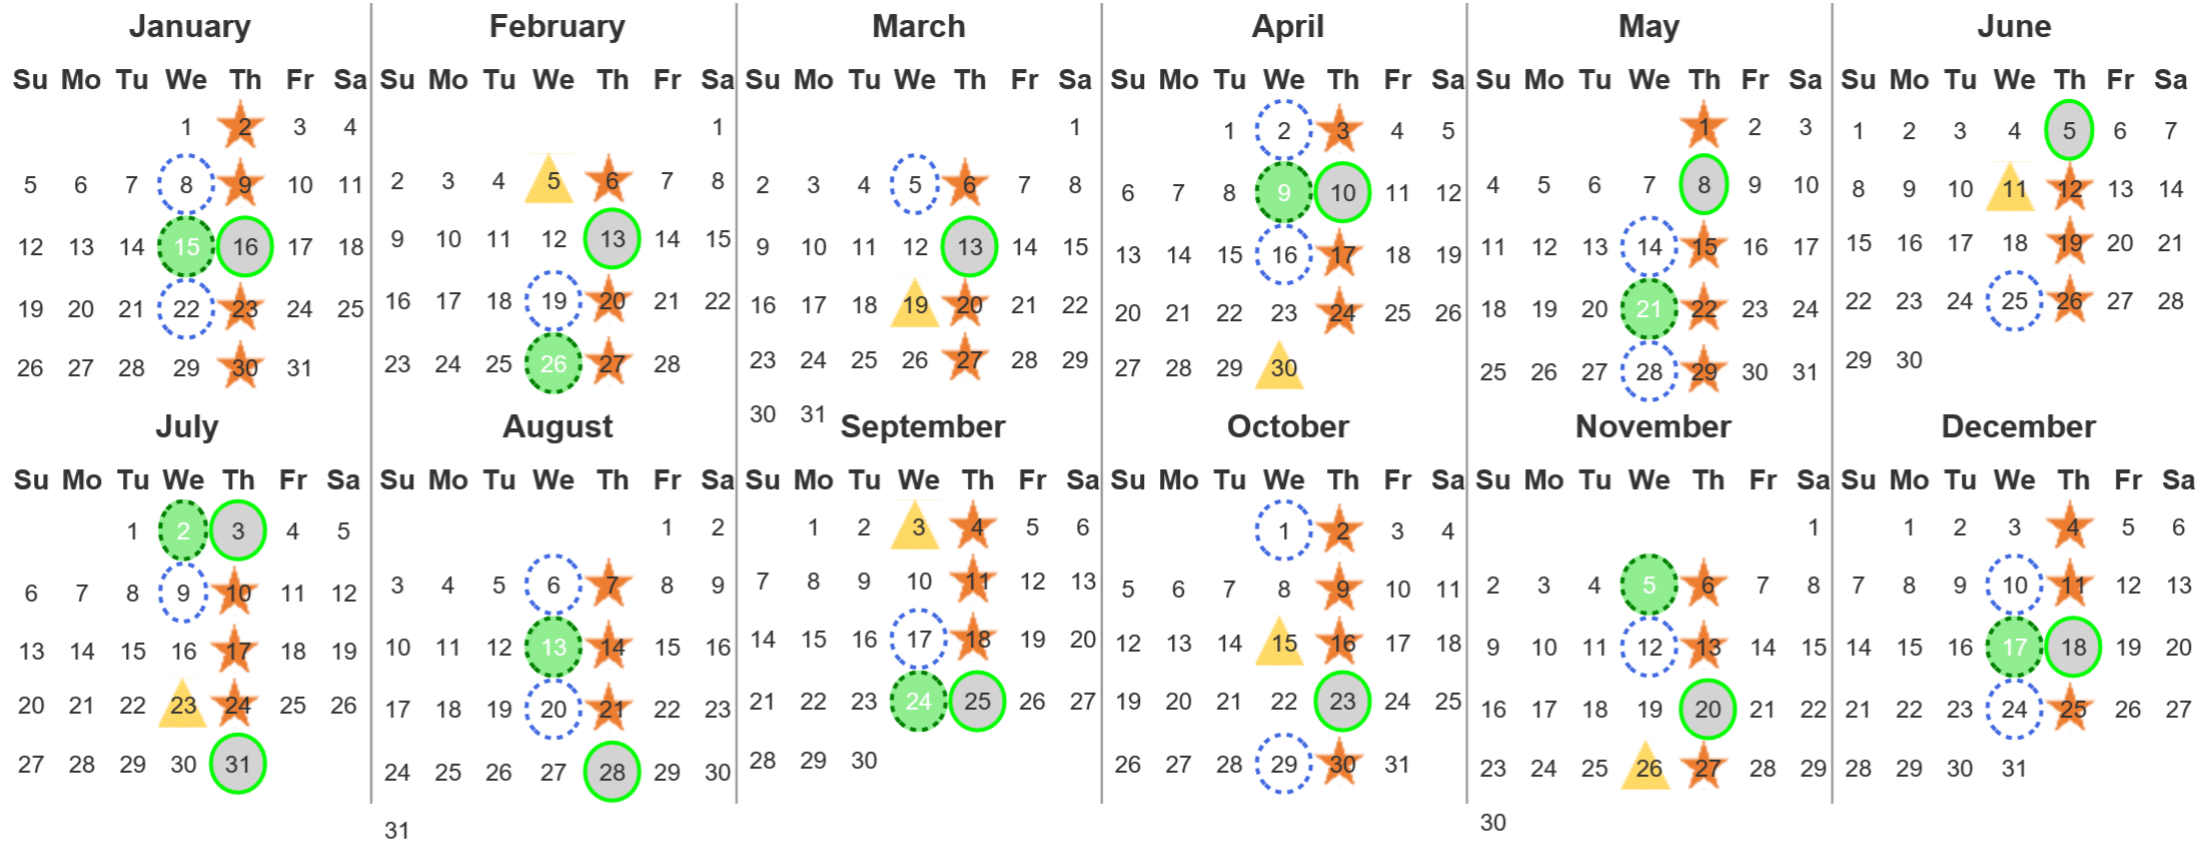

Your waste and recycling collection dates for **2025**.

 <p>Non-recyclable Bin Only for items that cannot be recycled</p>	 <p>Recycling Bin Paper, card & cardboard • Plastic bottles, pots, tubs & trays • Tins, cans & empty aerosols • Cartons</p>	 <p>Glass Bin Glass bottles & jars</p>	 <p>Food Caddy All cooked & uncooked food waste</p>
---	---	--	---

Please place your bins out for collection **by 6.00am** on your collection day.

  	  	 	 	 	 <p>Festive Collections Check local press or website for details</p>
---	---	---	---	---	--