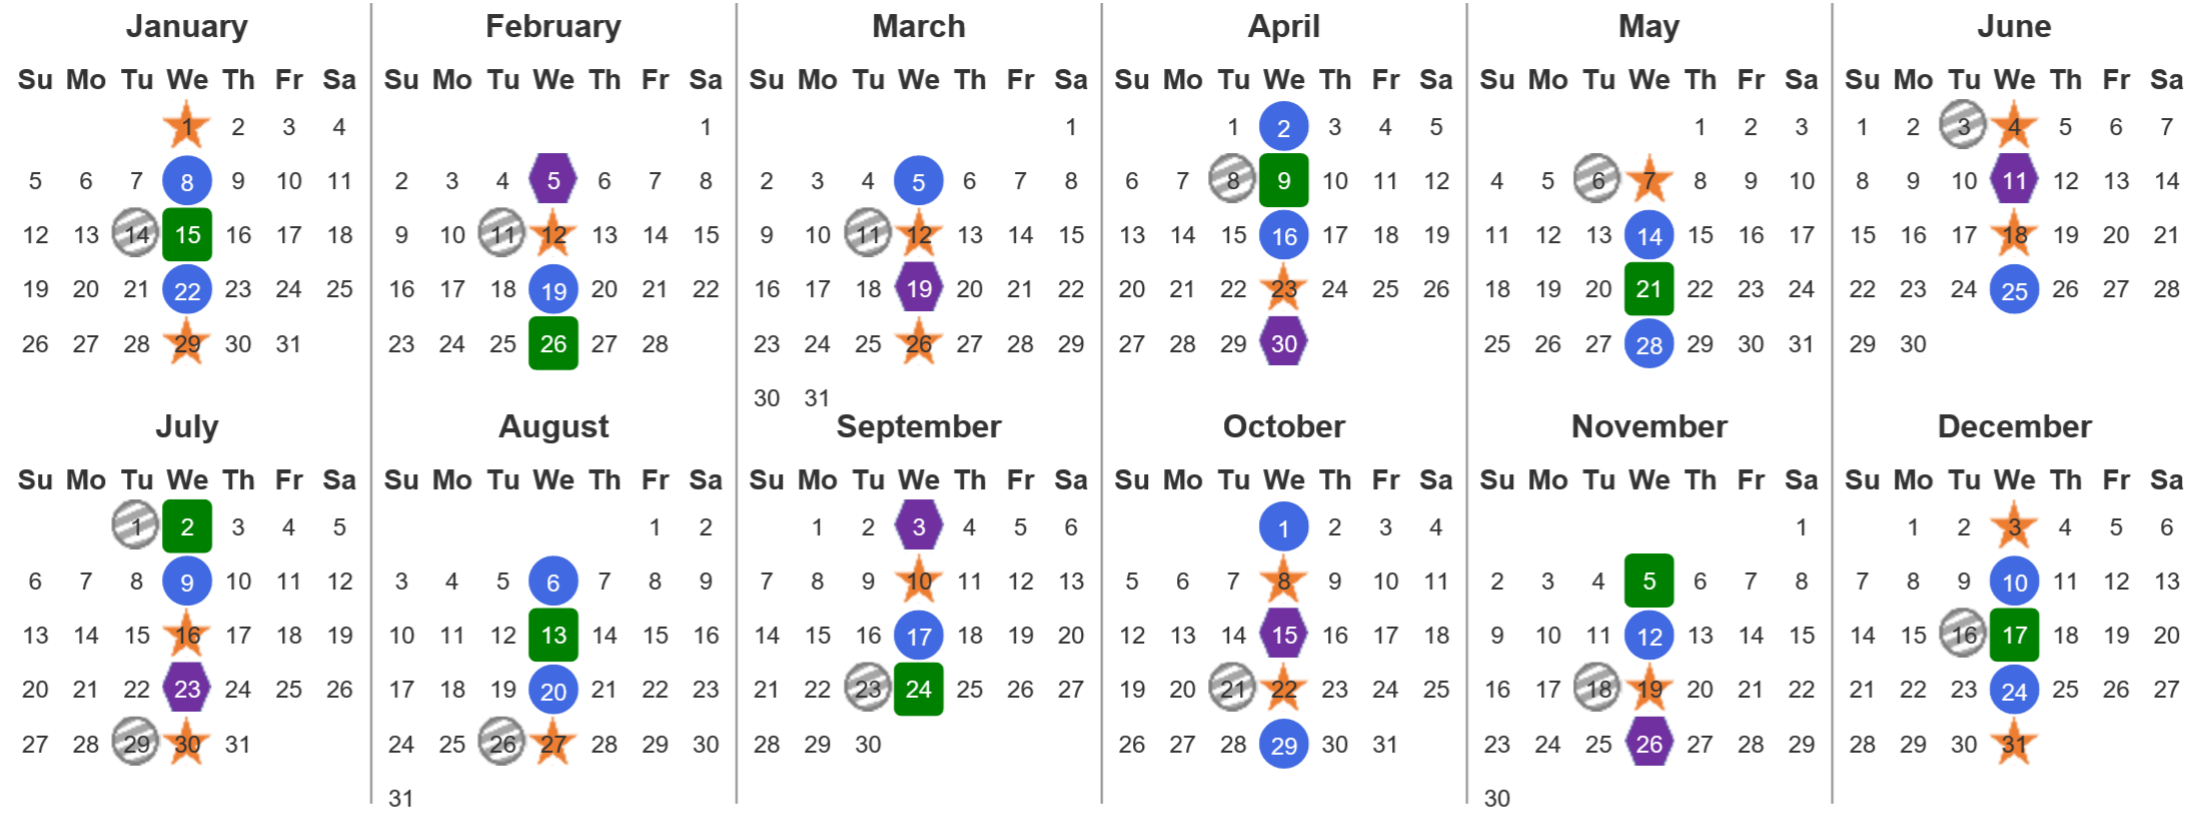

Your waste and recycling collection dates for **2025**.

**Non-recyclable Bin**  
Only for items that cannot be recycled

**Recycling Bin**  
Paper, card & cardboard • Plastic bottles, pots, tubs & trays • Tins, cans & empty aerosols • Cartons