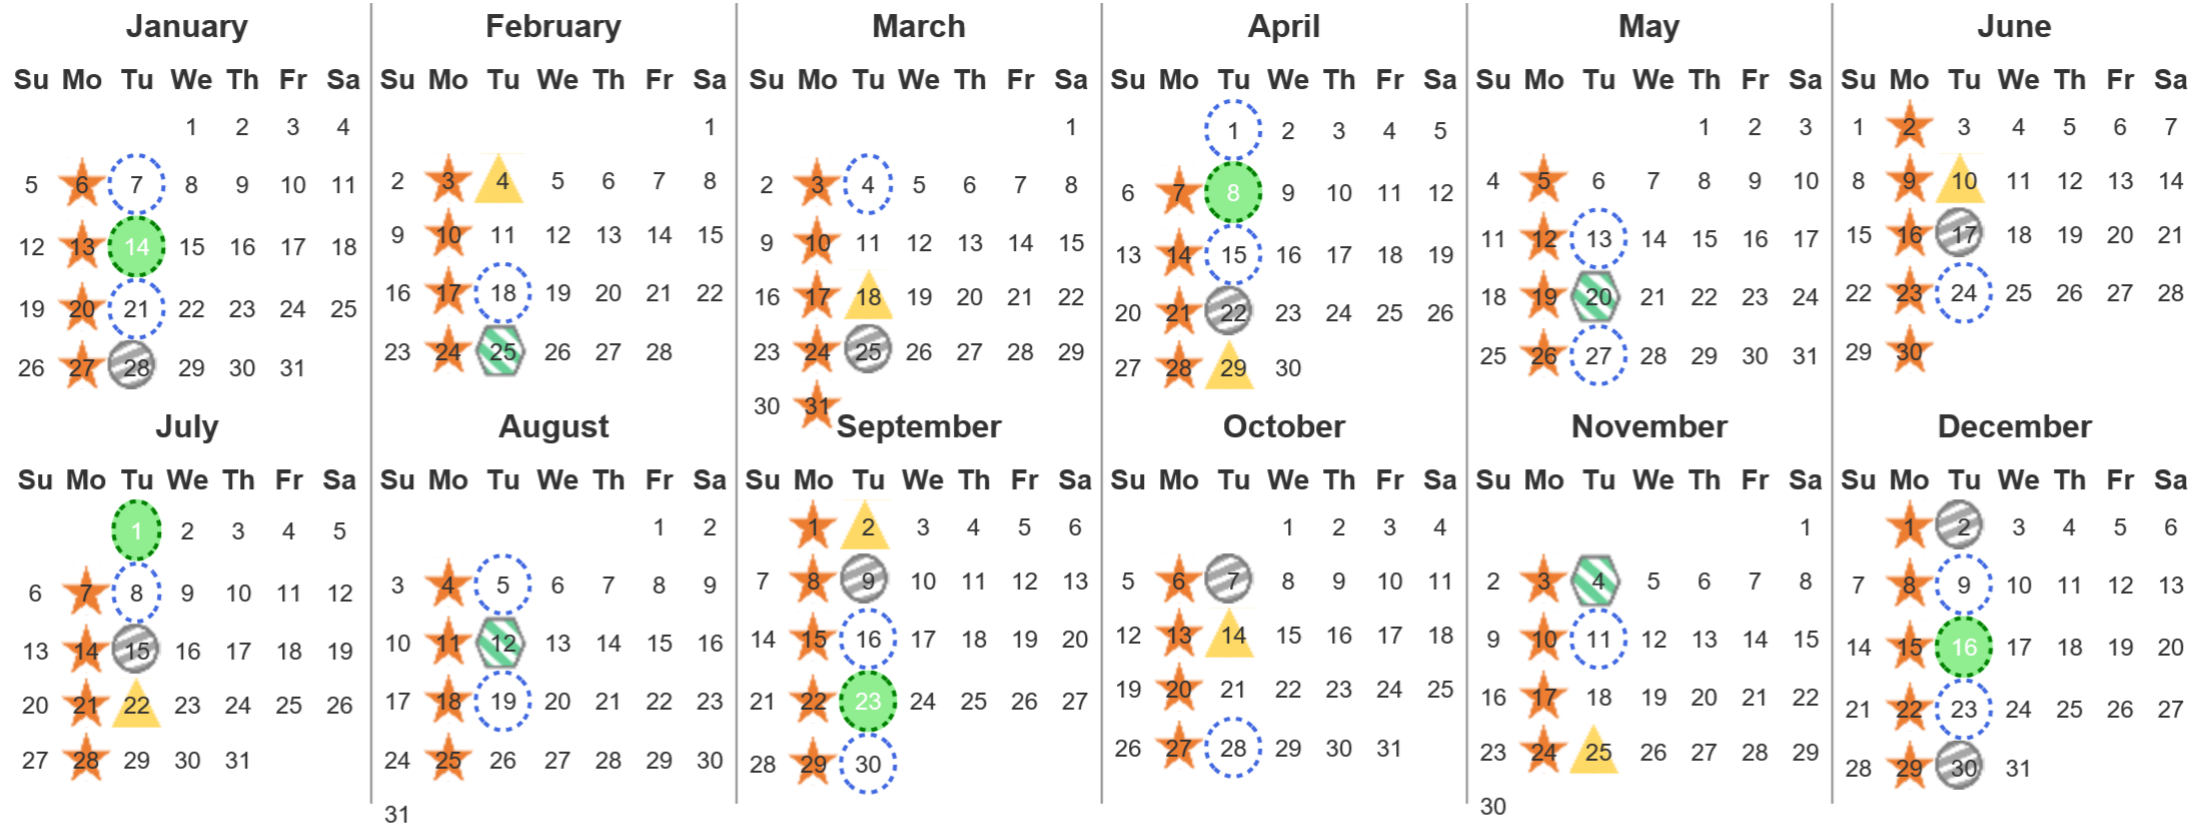

Your waste and recycling collection dates for **2025**.

 Non-recyclable Bin Only for items that cannot be recycled	 Recycling Bin Paper, card & cardboard • Plastic bottles, pots, tubs & trays • Tins, cans & empty aerosols • Cartons	 Glass Bin Glass bottles & jars	 Food Caddy All cooked & uncooked food waste
---	---	--	---

Please place your bins out for collection by **6.00am** on your collection day.

													
---	---	---	---	---	---	---	---	---	--	---	---	---	---

 **Festive Collections**
Check local press or website for details

Calendar Reference: LOM20