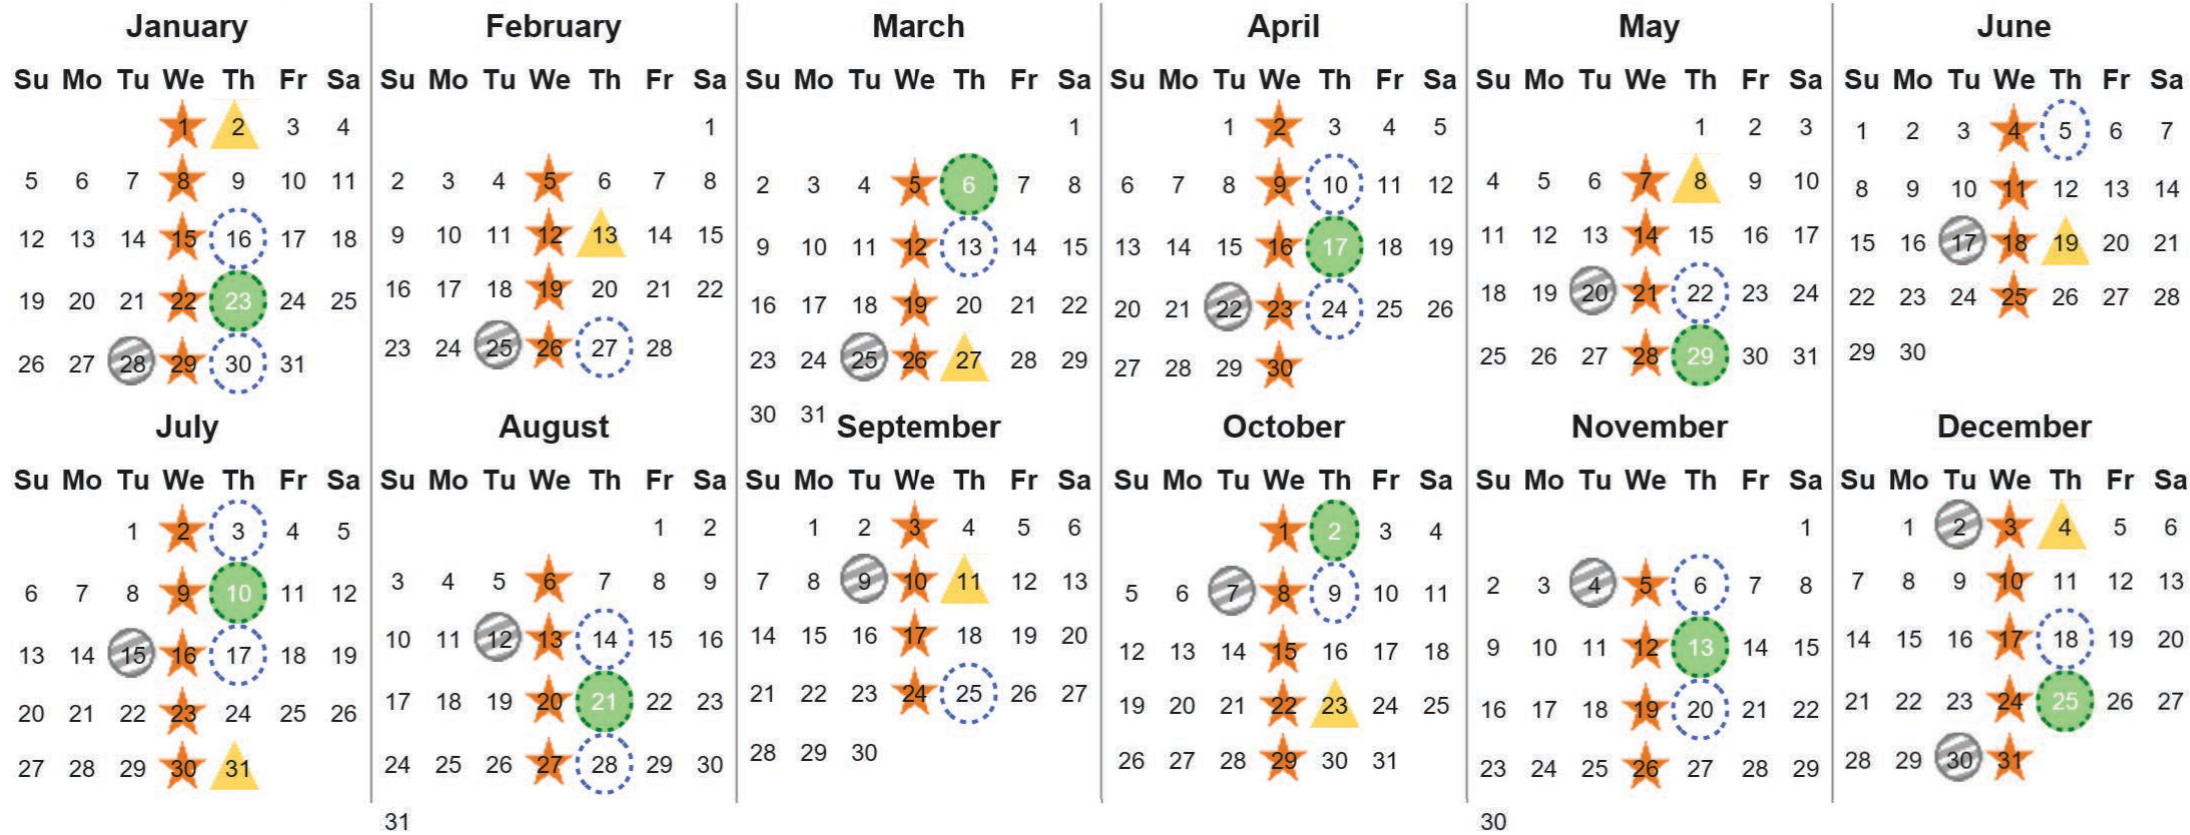

Your waste and recycling collection dates for **2025**.

 Non-recyclable Bin Only for items that cannot be recycled	 Recycling Bin Paper, card & cardboard • Plastic bottles, pots, tubs & trays • Tins, cans & empty aerosols • Cartons	 Glass Bin Glass bottles & jars	 Food Caddy All cooked & uncooked food waste
---	---	--	---

Please place your bins out for collection by **6.00am** on your collection day.

 	 	 	 	 	 Festive Collections Check local press or website for details
---	---	---	--	---	--

Calendar Reference: LOM02