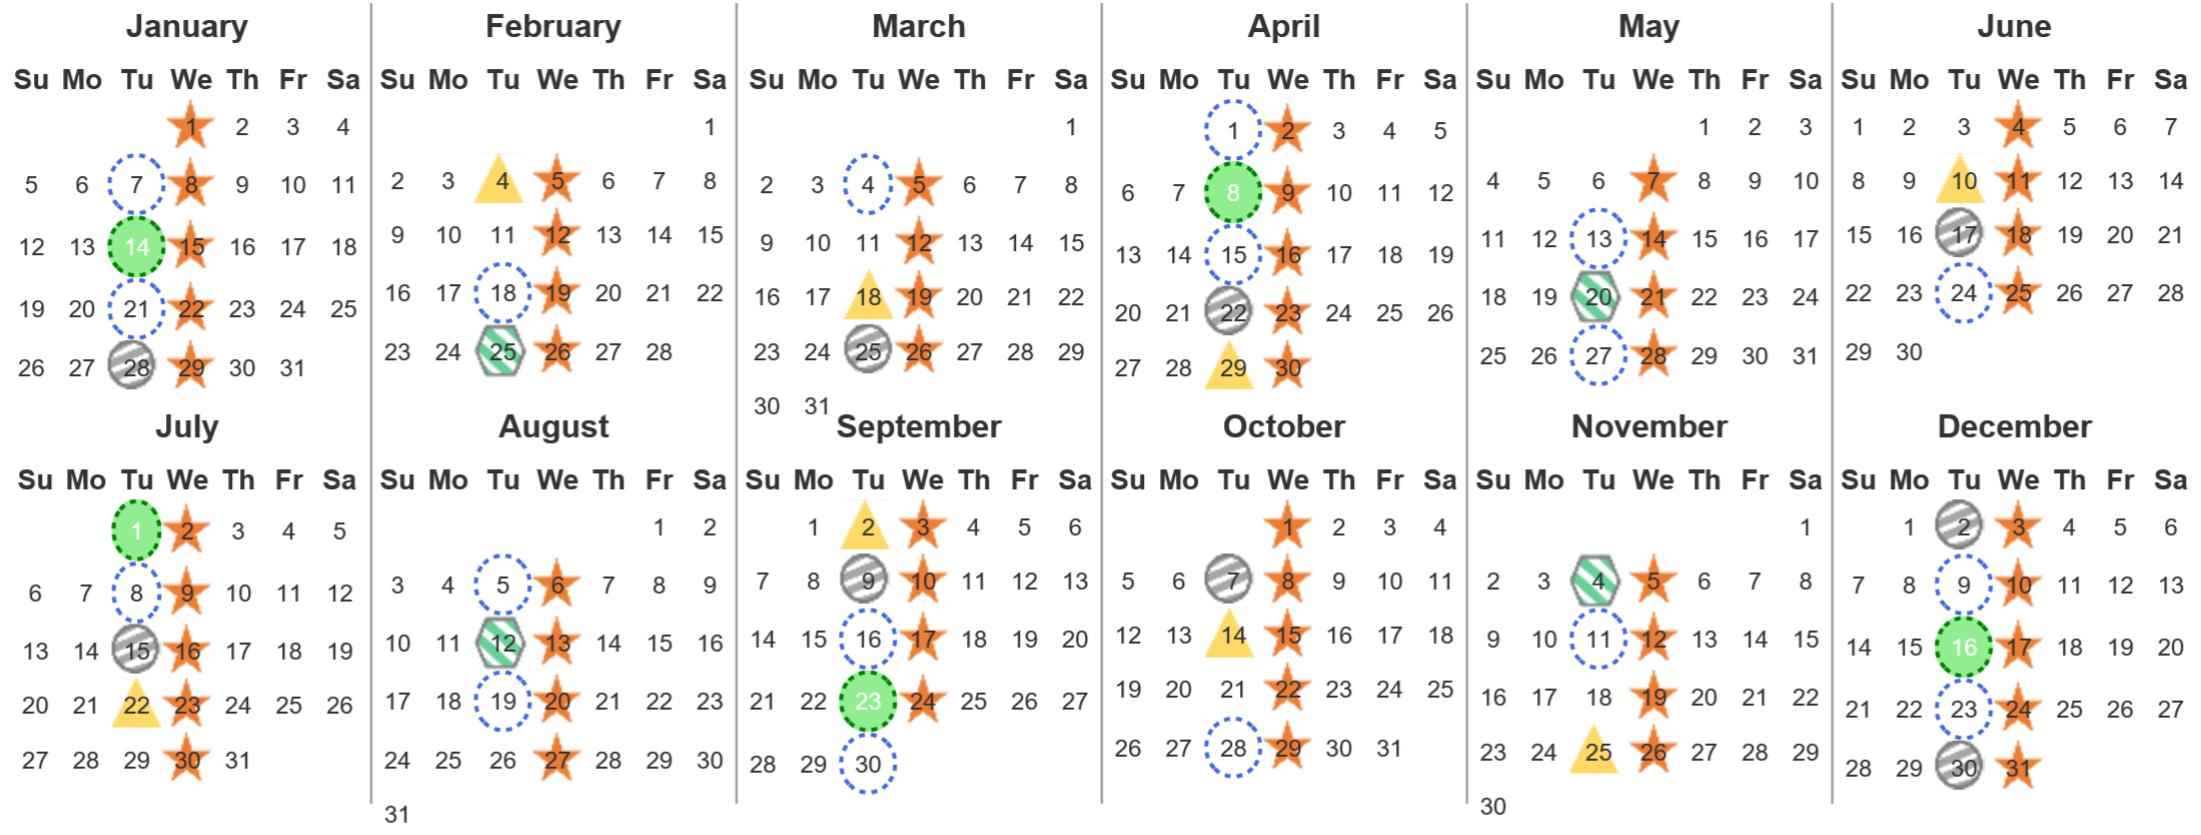

Your waste and recycling collection dates for **2025**.

 <b>Non-recyclable Bin</b> Only for items that cannot be recycled	 <b>Recycling Bin</b> Paper, card & cardboard • Plastic bottles, pots, tubs & trays • Tins, cans & empty aerosols • Cartons	 <b>Glass Bin</b> Glass bottles & jars	 <b>Food Caddy</b> All cooked & uncooked food waste
---	---	--	---

Please place your bins out for collection by **6.00am** on your collection day.

											
---	---	---	---	---	---	---	--	---	---	---	---

 **Festive Collections**  
Check local press or website for details