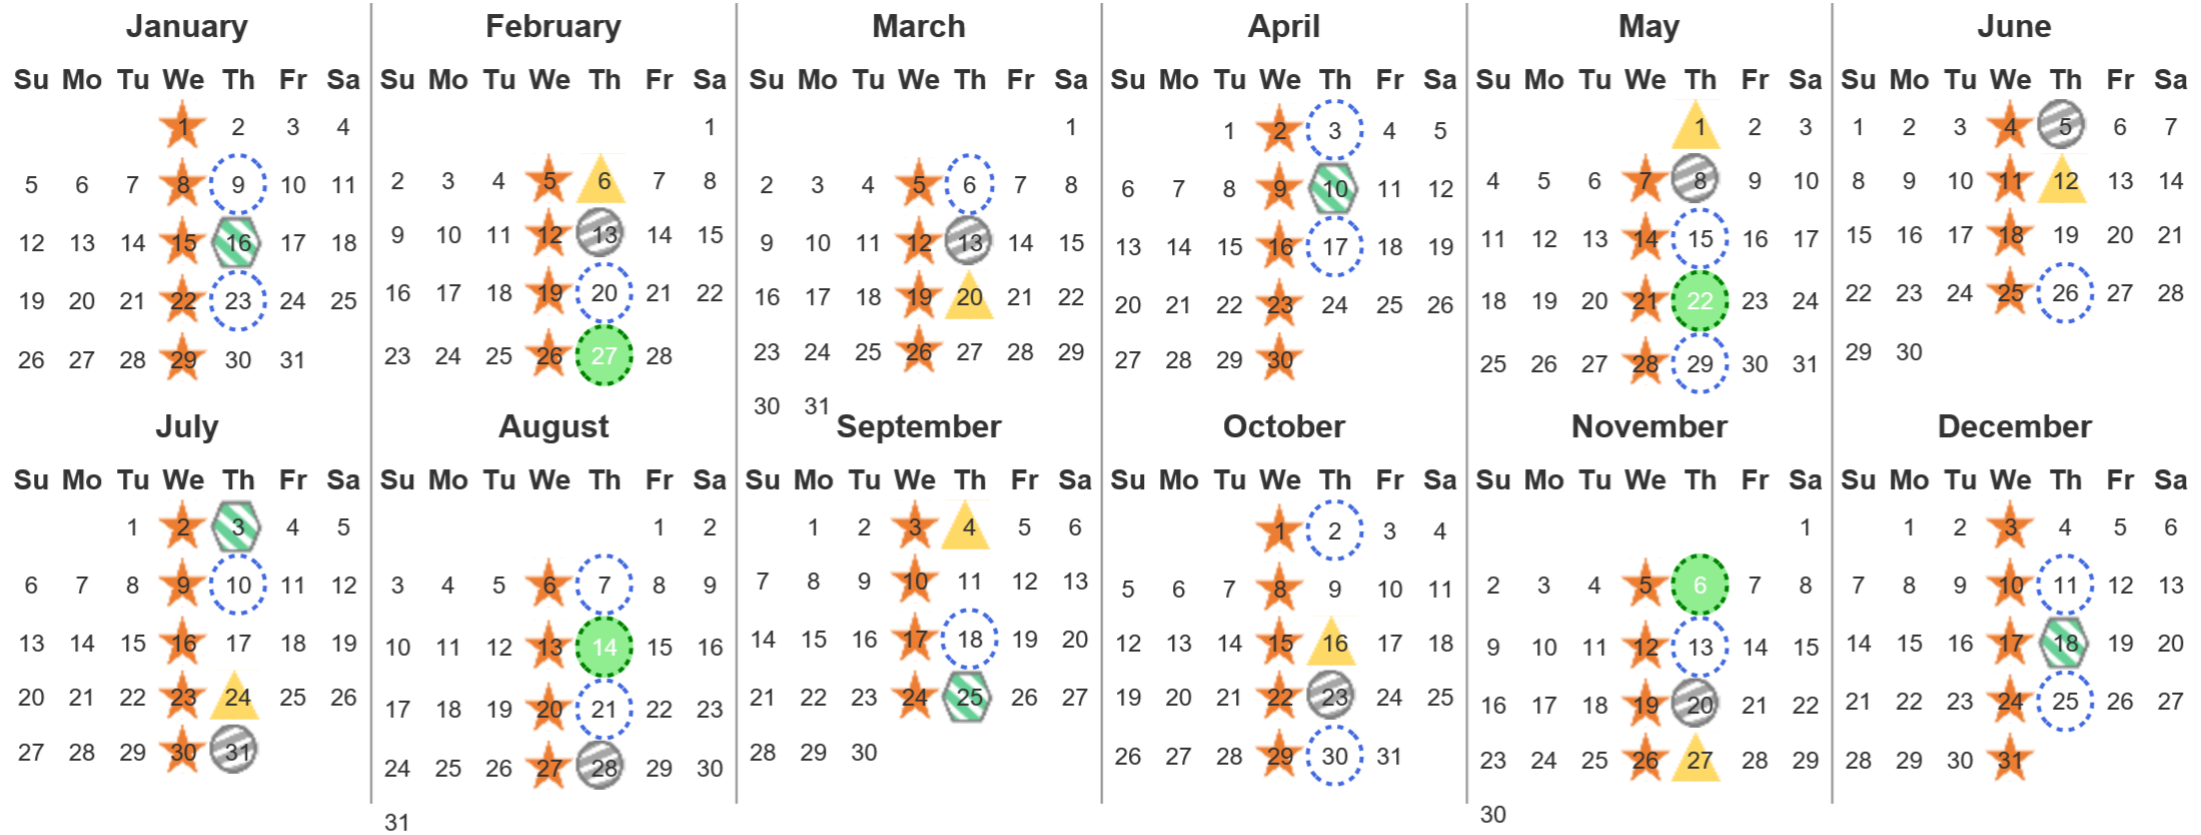

Your waste and recycling collection dates for **2025**.

 Non-recyclable Bin Only for items that cannot be recycled	 Recycling Bin Paper, card & cardboard • Plastic bottles, pots, tubs & trays • Tins, cans & empty aerosols • Cartons	 Glass Bin Glass bottles & jars	 Food Caddy All cooked & uncooked food waste
---	---	--	---

Please place your bins out for collection **by 6.00am** on your collection day.

										
---	---	---	---	---	---	--	---	---	---	---

Festive Collections
Check local press or website for details