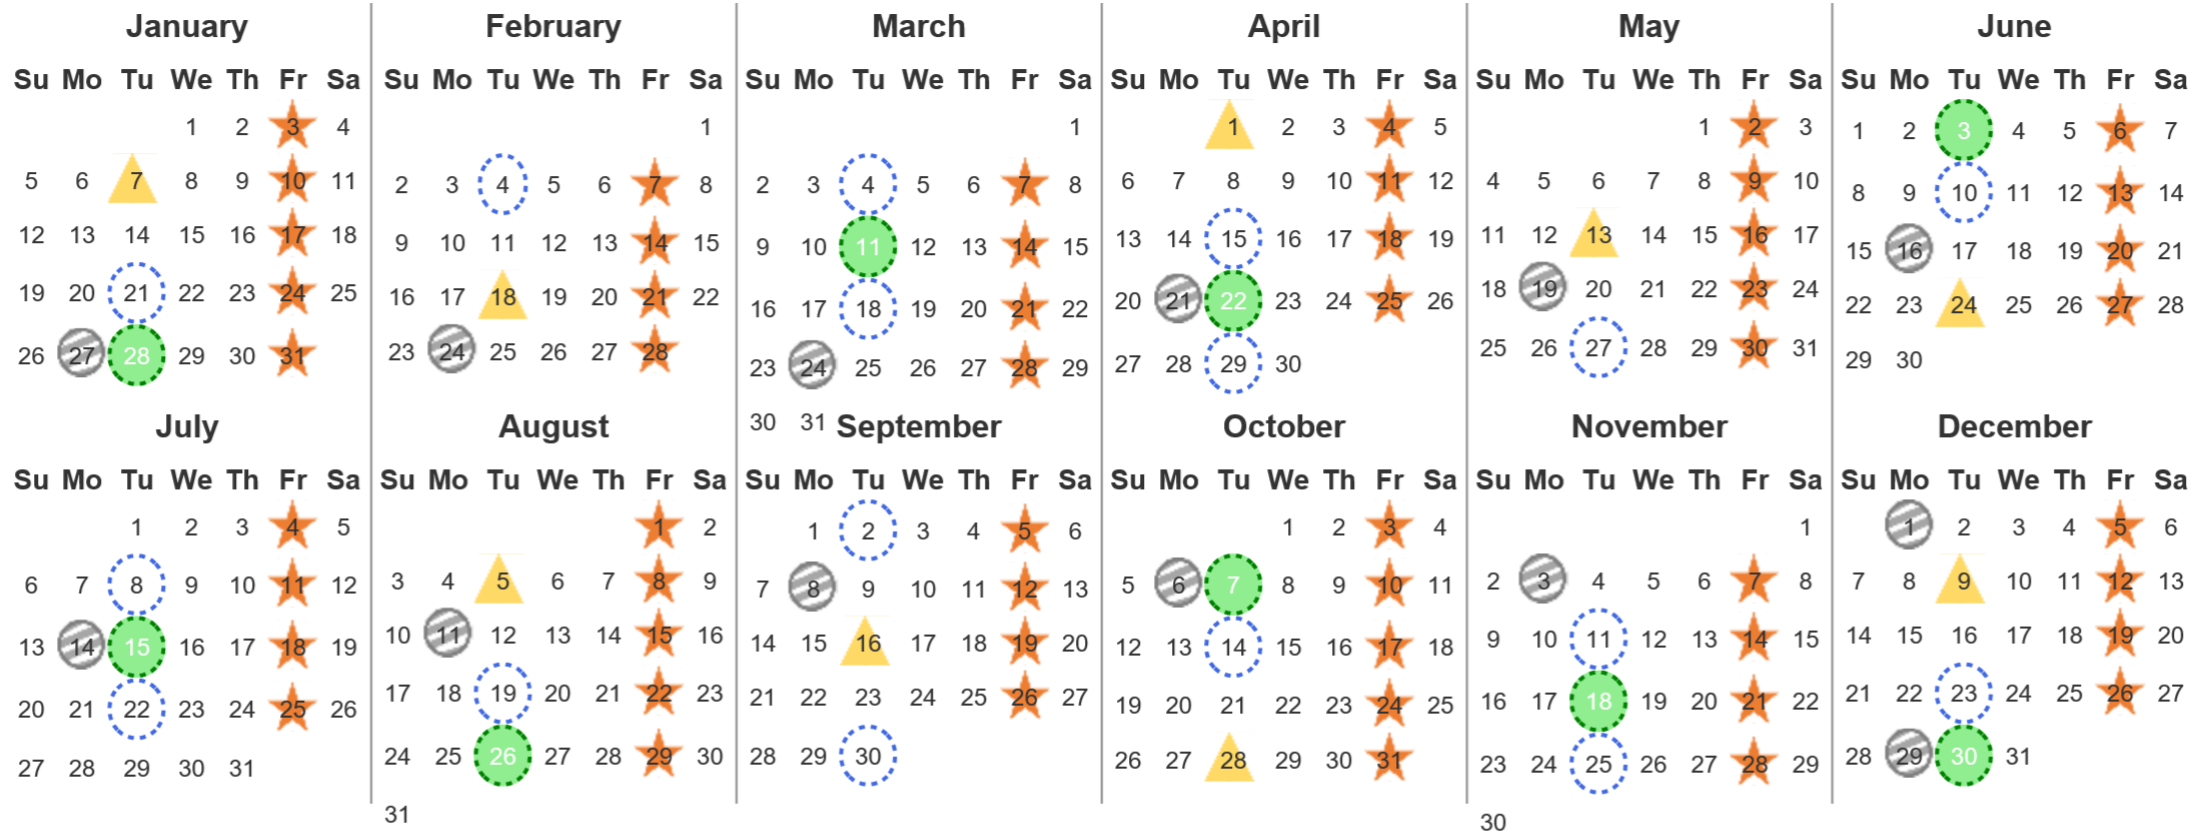

Your waste and recycling collection dates for **2025**.

Non-recyclable Bin
Only for items that cannot be recycled

Recycling Bin
Paper, card & cardboard • Plastic bottles, pots, tubs & trays • Tins, cans & empty aerosols • Cartons

Glass Bin
Glass bottles & jars

Food Caddy
All cooked & uncooked food waste

Please place your bins out for collection by **6.00am** on your collection day.

Festive Collections
Check local press or website for details