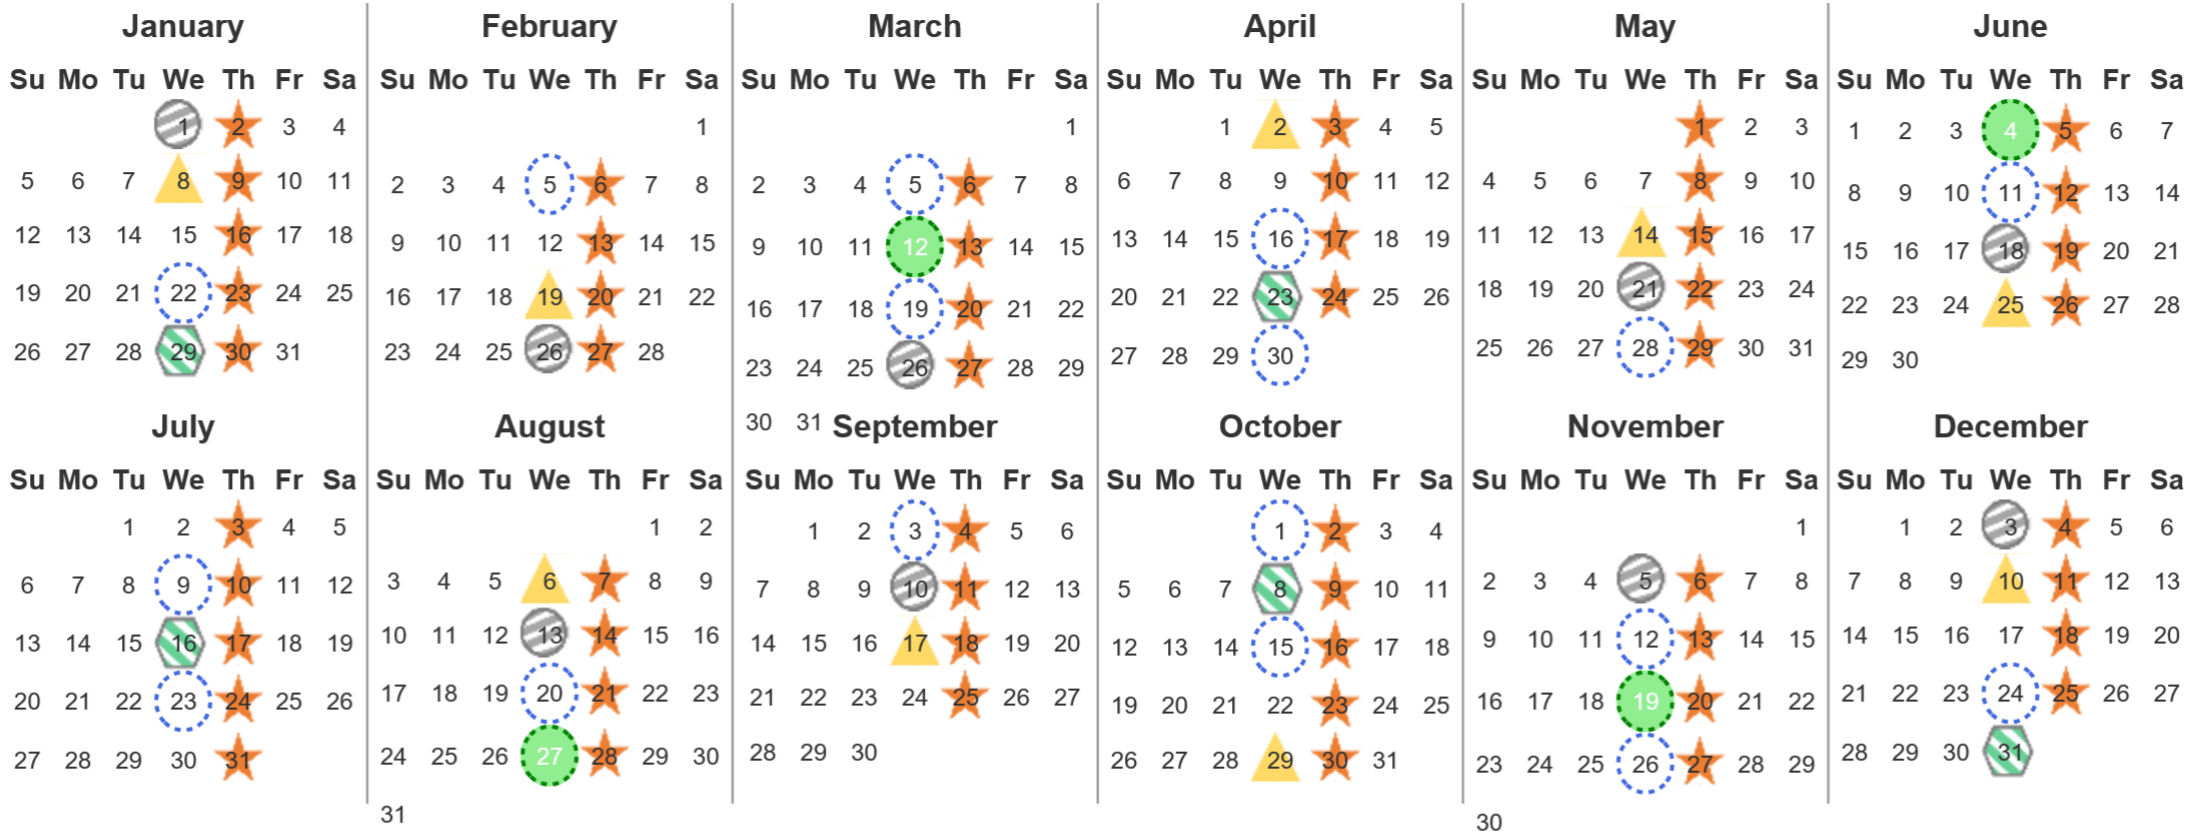

Your waste and recycling collection dates for **2025**.

 Non-recyclable Bin Only for items that cannot be recycled	 Recycling Bin Paper, card & cardboard • Plastic bottles, pots, tubs & trays • Tins, cans & empty aerosols • Cartons	 Glass Bin Glass bottles & jars	 Food Caddy All cooked & uncooked food waste
---	---	--	---

Please place your bins out for collection **by 6.00am** on your collection day.

 	 	 	 	 	 
---	---	---	---	---	---

Festive Collections
Check local press or website for details