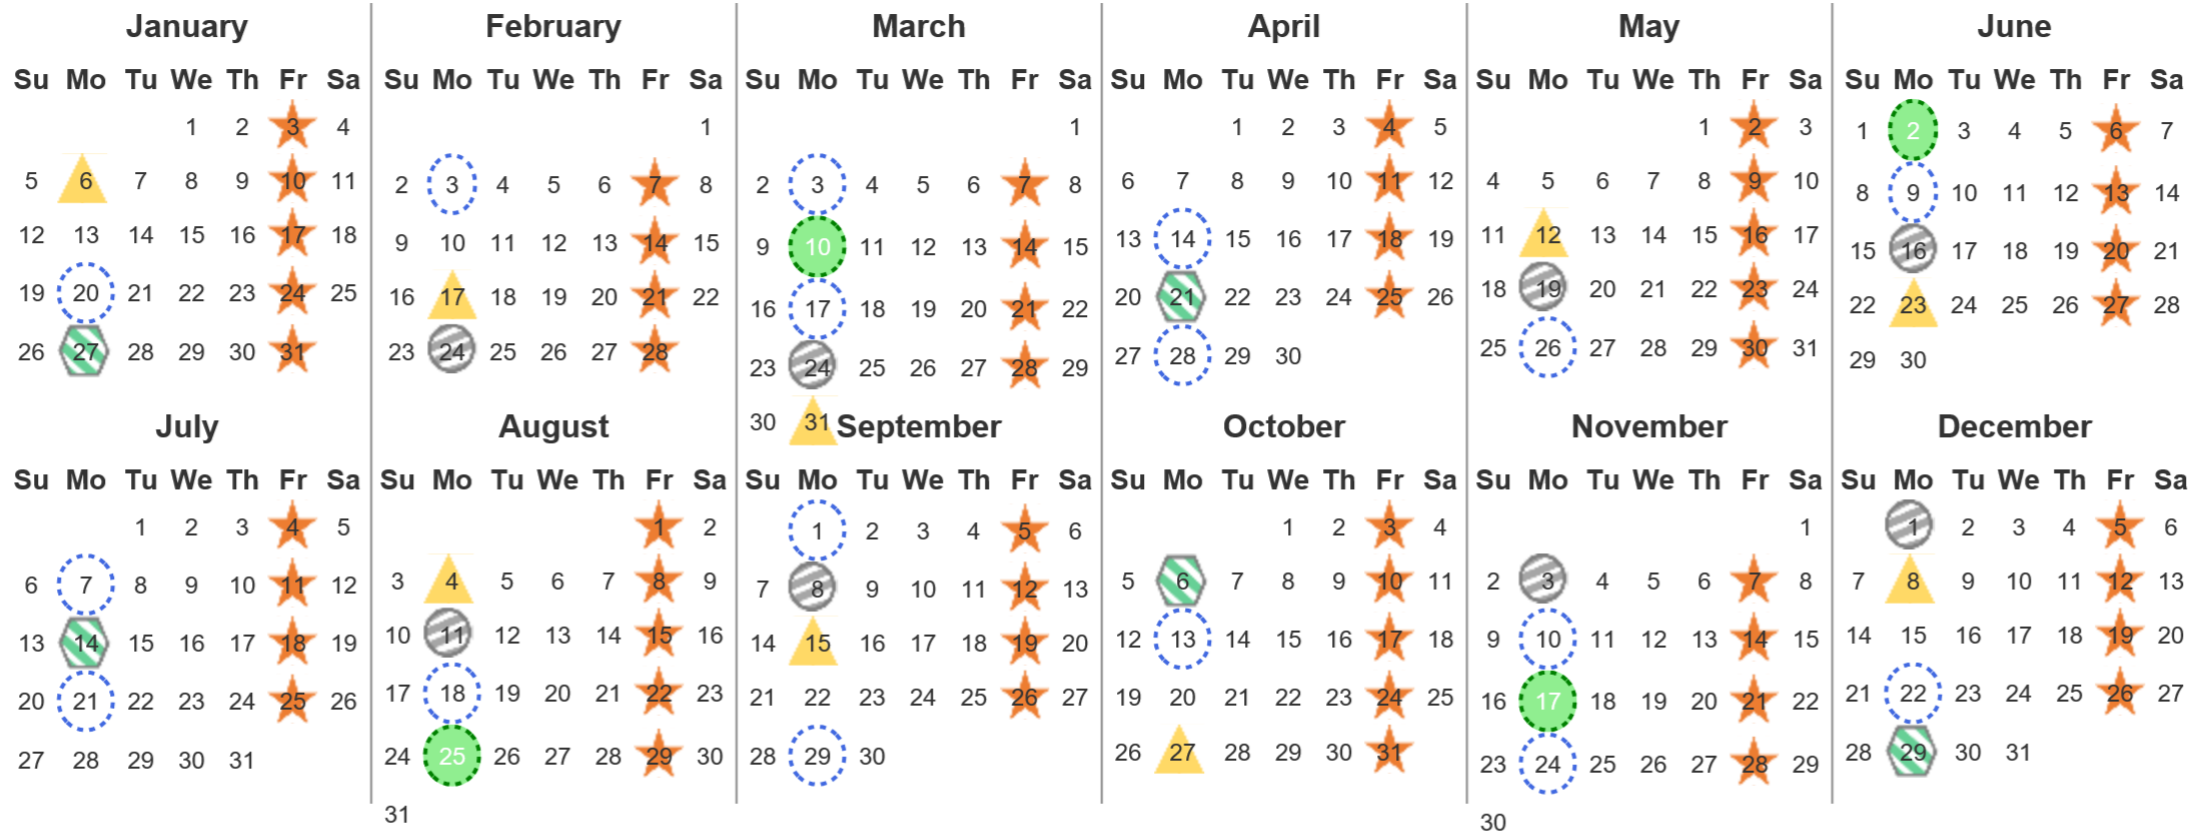

Your waste and recycling collection dates for **2025**.

 <b>Non-recyclable Bin</b> Only for items that cannot be recycled	 <b>Recycling Bin</b> Paper, card & cardboard • Plastic bottles, pots, tubs & trays • Tins, cans & empty aerosols • Cartons	 <b>Glass Bin</b> Glass bottles & jars	 <b>Food Caddy</b> All cooked & uncooked food waste
---	---	--	---

Please place your bins out for collection by **6.00am** on your collection day.

 	 	 	 	 	 	 	 
---	---	---	---	---	---	---	---

**Festive Collections**  
Check local press or website for details