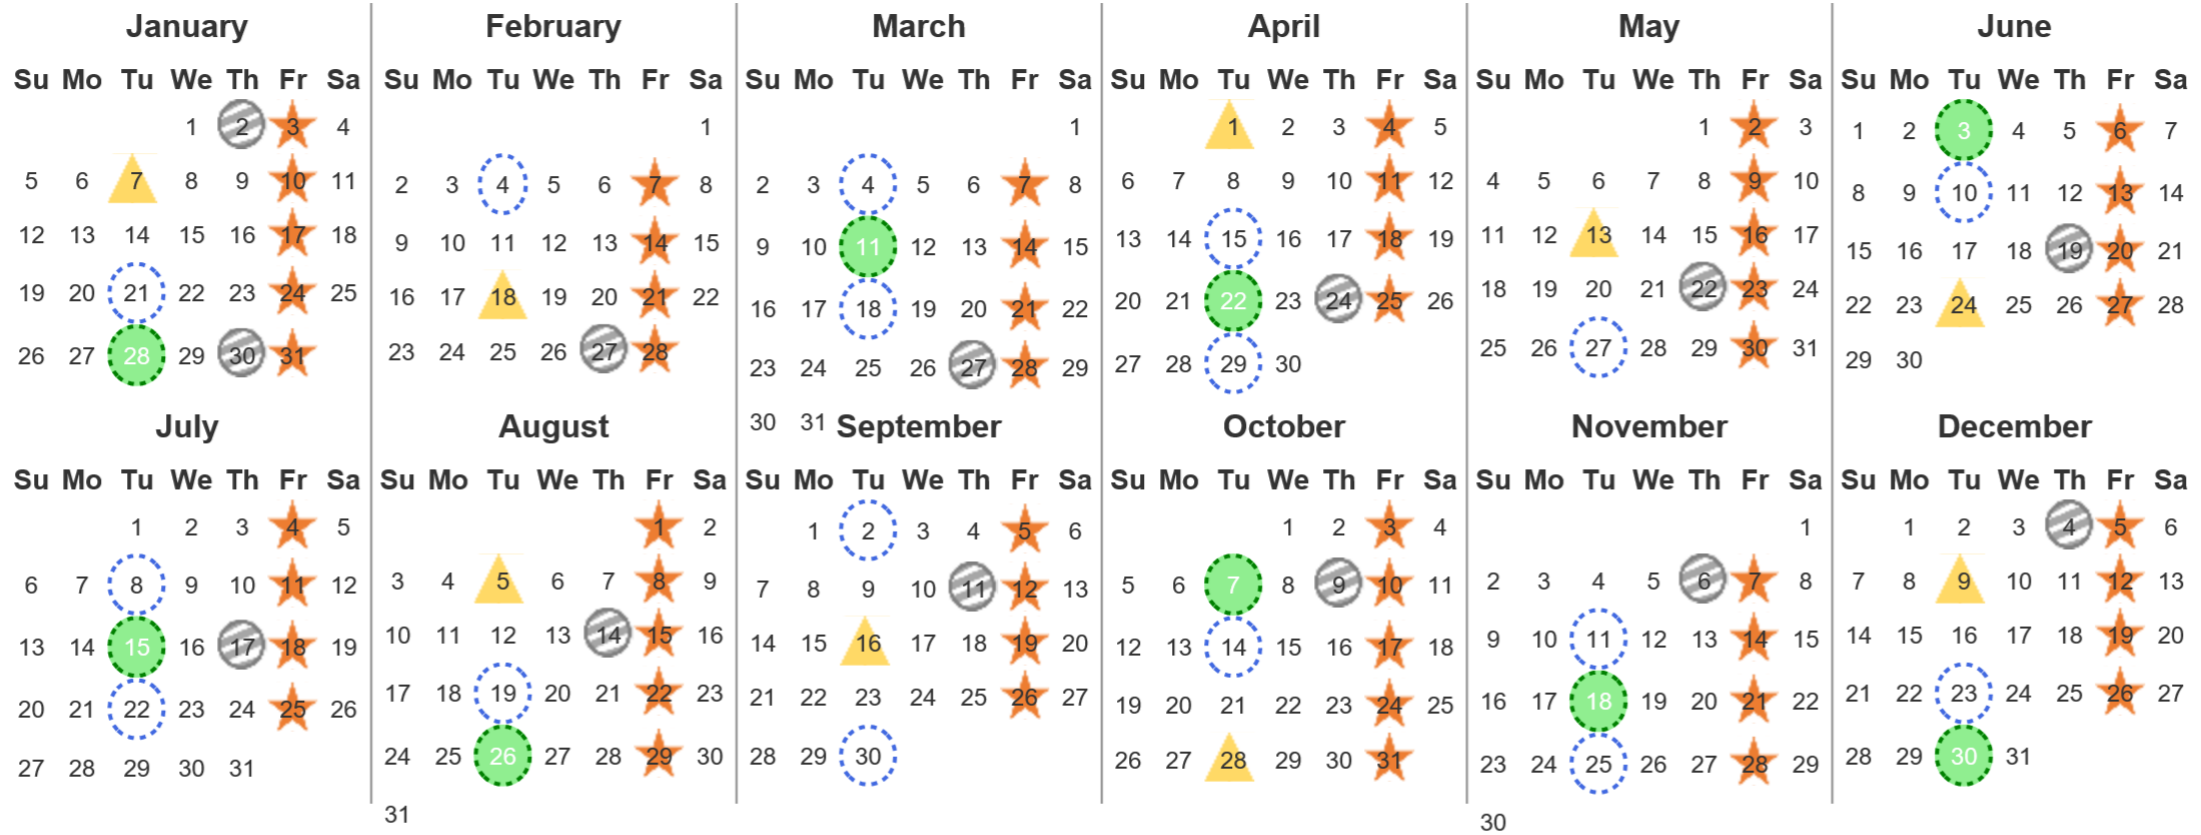

Your waste and recycling collection dates for **2025**.

Non-recyclable Bin
Only for items that cannot be recycled

Recycling Bin
Paper, card & cardboard • Plastic bottles, pots, tubs & trays • Tins, cans & empty aerosols • Cartons

Glass Bin
Glass bottles & jars

Food Caddy
All cooked & uncooked food waste

Please place your bins out for collection **by 6.00am** on your collection day.

Festive Collections
Check local press or website for details