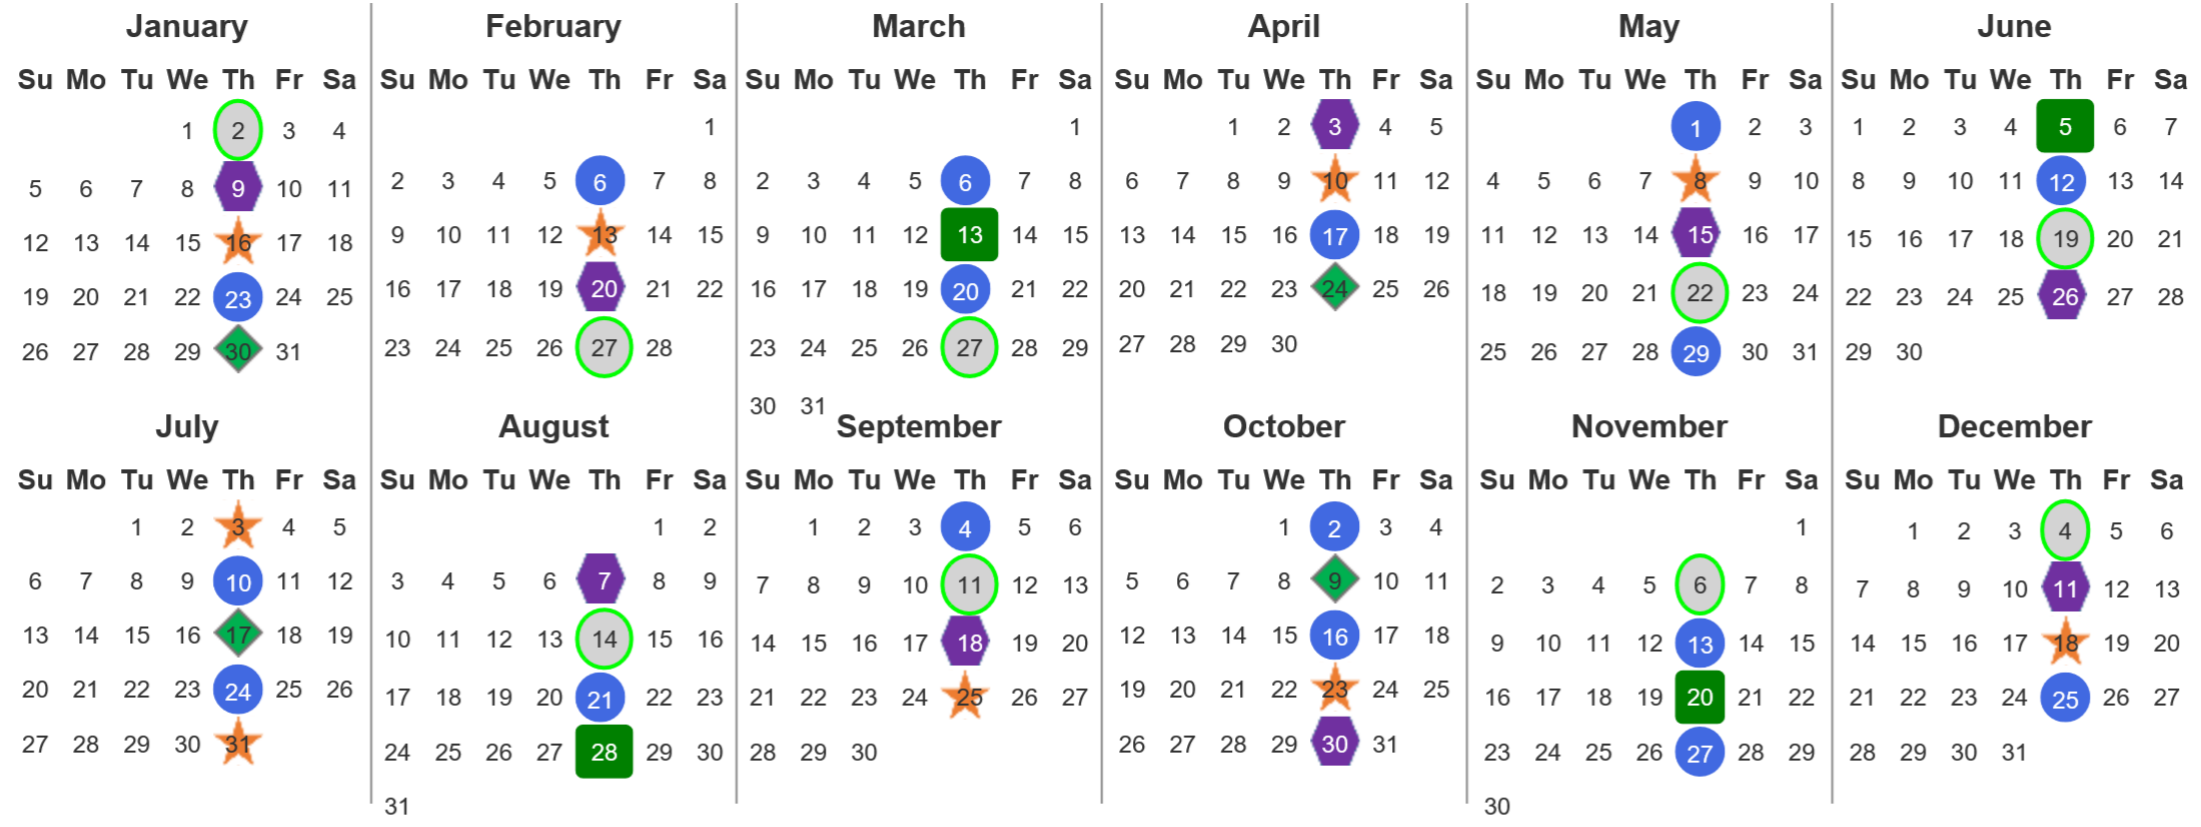

Your waste and recycling collection dates for **2025**.

**Non-recyclable Bin**  
Only for items that cannot be recycled

**Recycling Bin**  
Paper, card & cardboard • Plastic bottles, pots, tubs & trays • Tins, cans & empty aerosols • Cartons