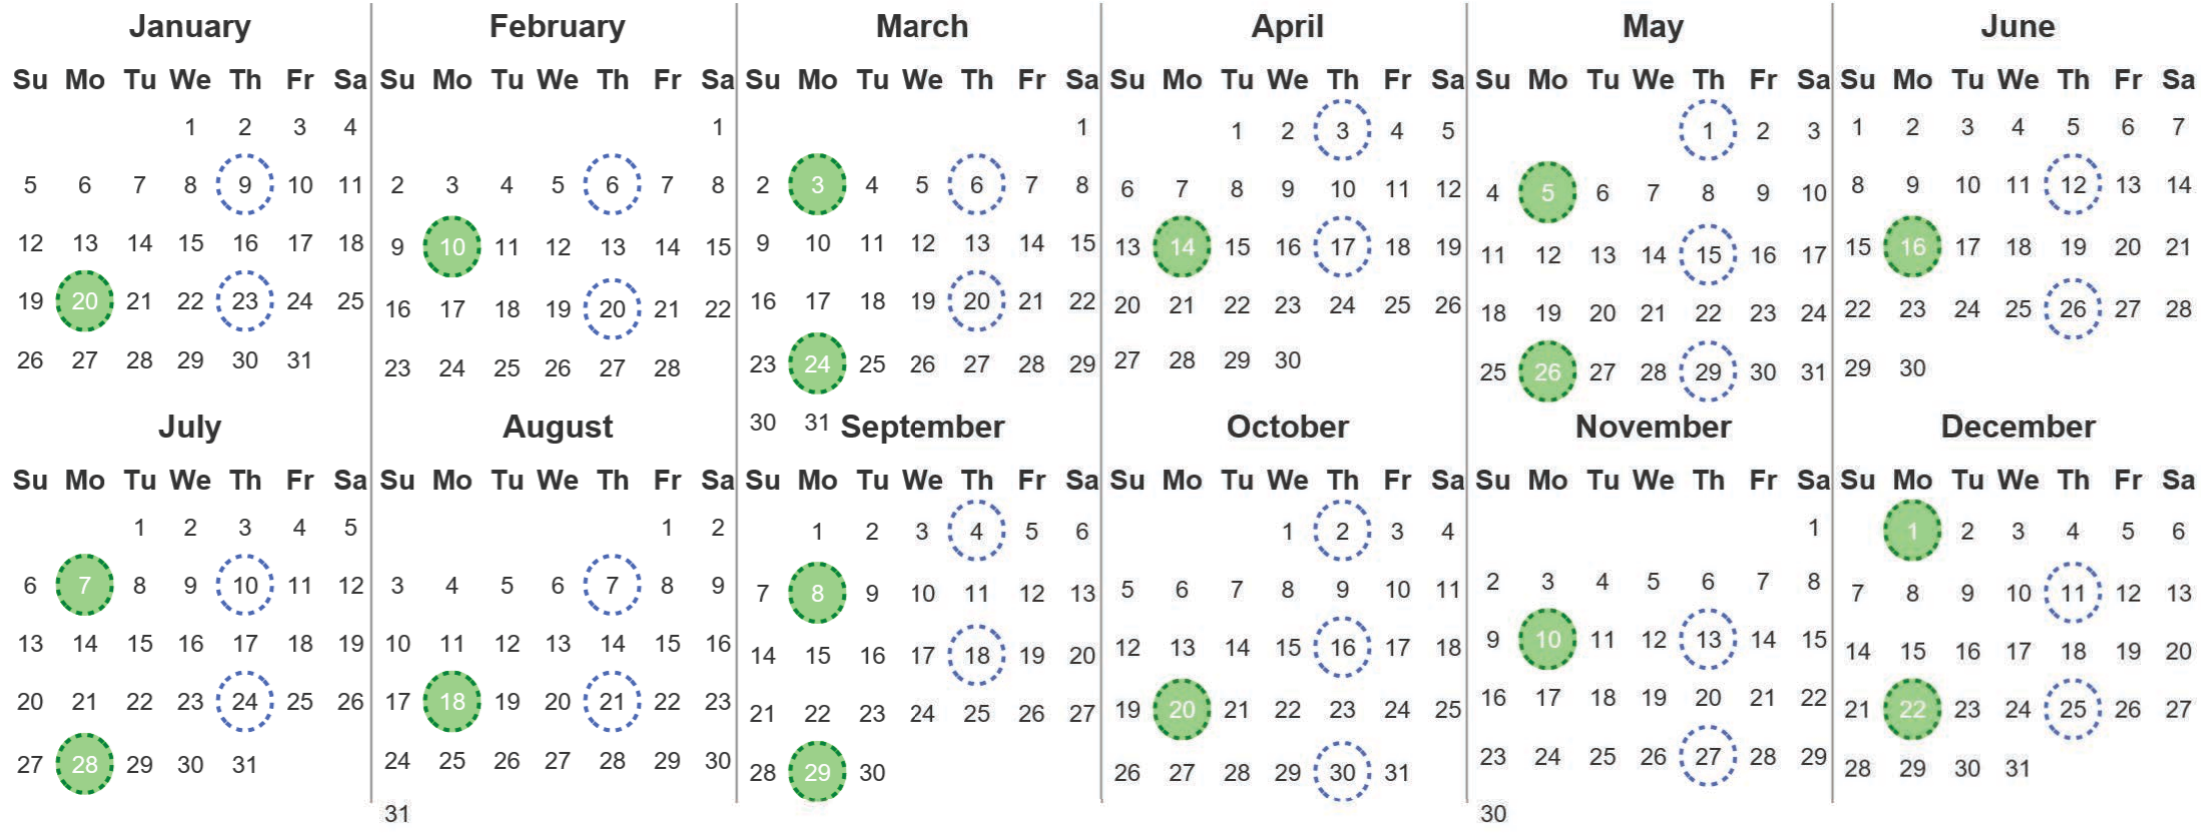

Your waste and recycling collection dates for **2025**.

Non-recyclable Bin
Only for items that cannot be recycled

Recycling Bin
Paper, card & cardboard • Plastic bottles, pots, tubs & trays • Tins, cans & empty aerosols • Cartons

Please place your bins out for collection **by 7.00am on your collection day.**

Festive Collections
Check local press or website for details

Calendar Reference: LISMORE