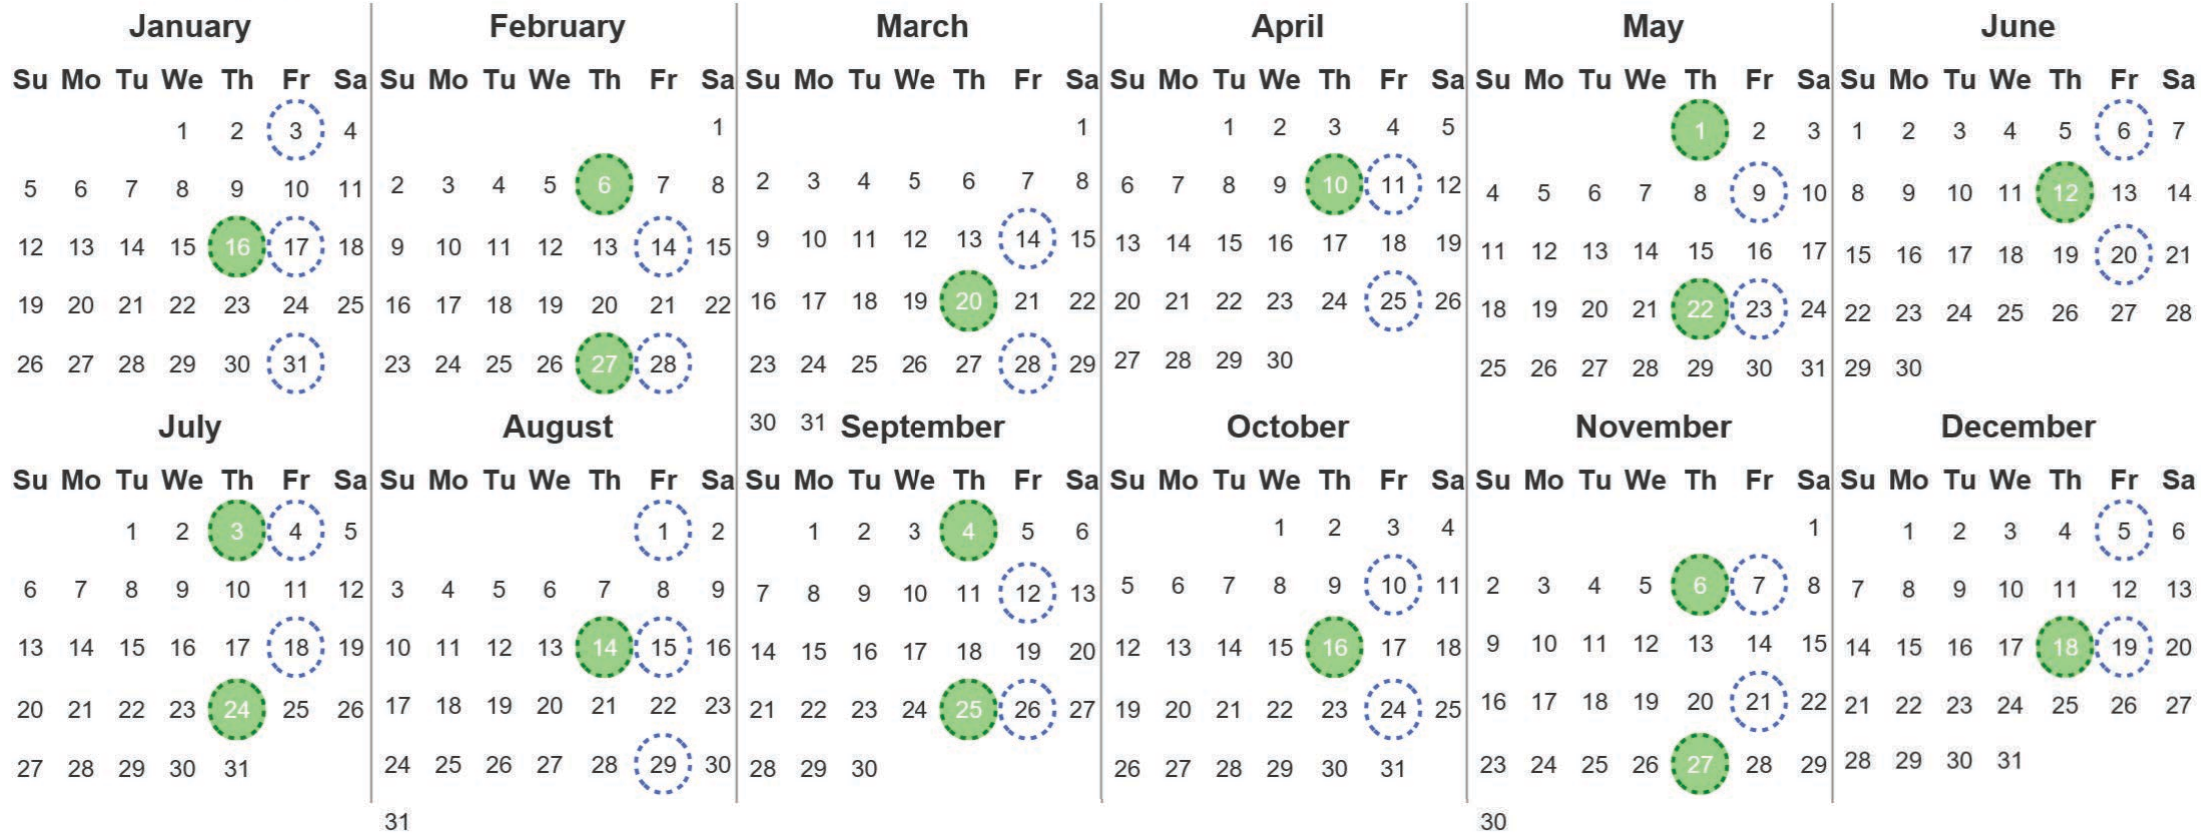

Your waste and recycling collection dates for **2025**.

	Non-recyclable Bin Only for items that cannot be recycled		Recycling Bin Paper, card & cardboard • Plastic bottles, pots, tubs & trays • Tins, cans & empty aerosols • Cartons
---	---	---	---

Please place your bins out for collection **by 7.00am on your collection day.**

					Festive Collections Check local press or website for details
---	---	---	---	---	--