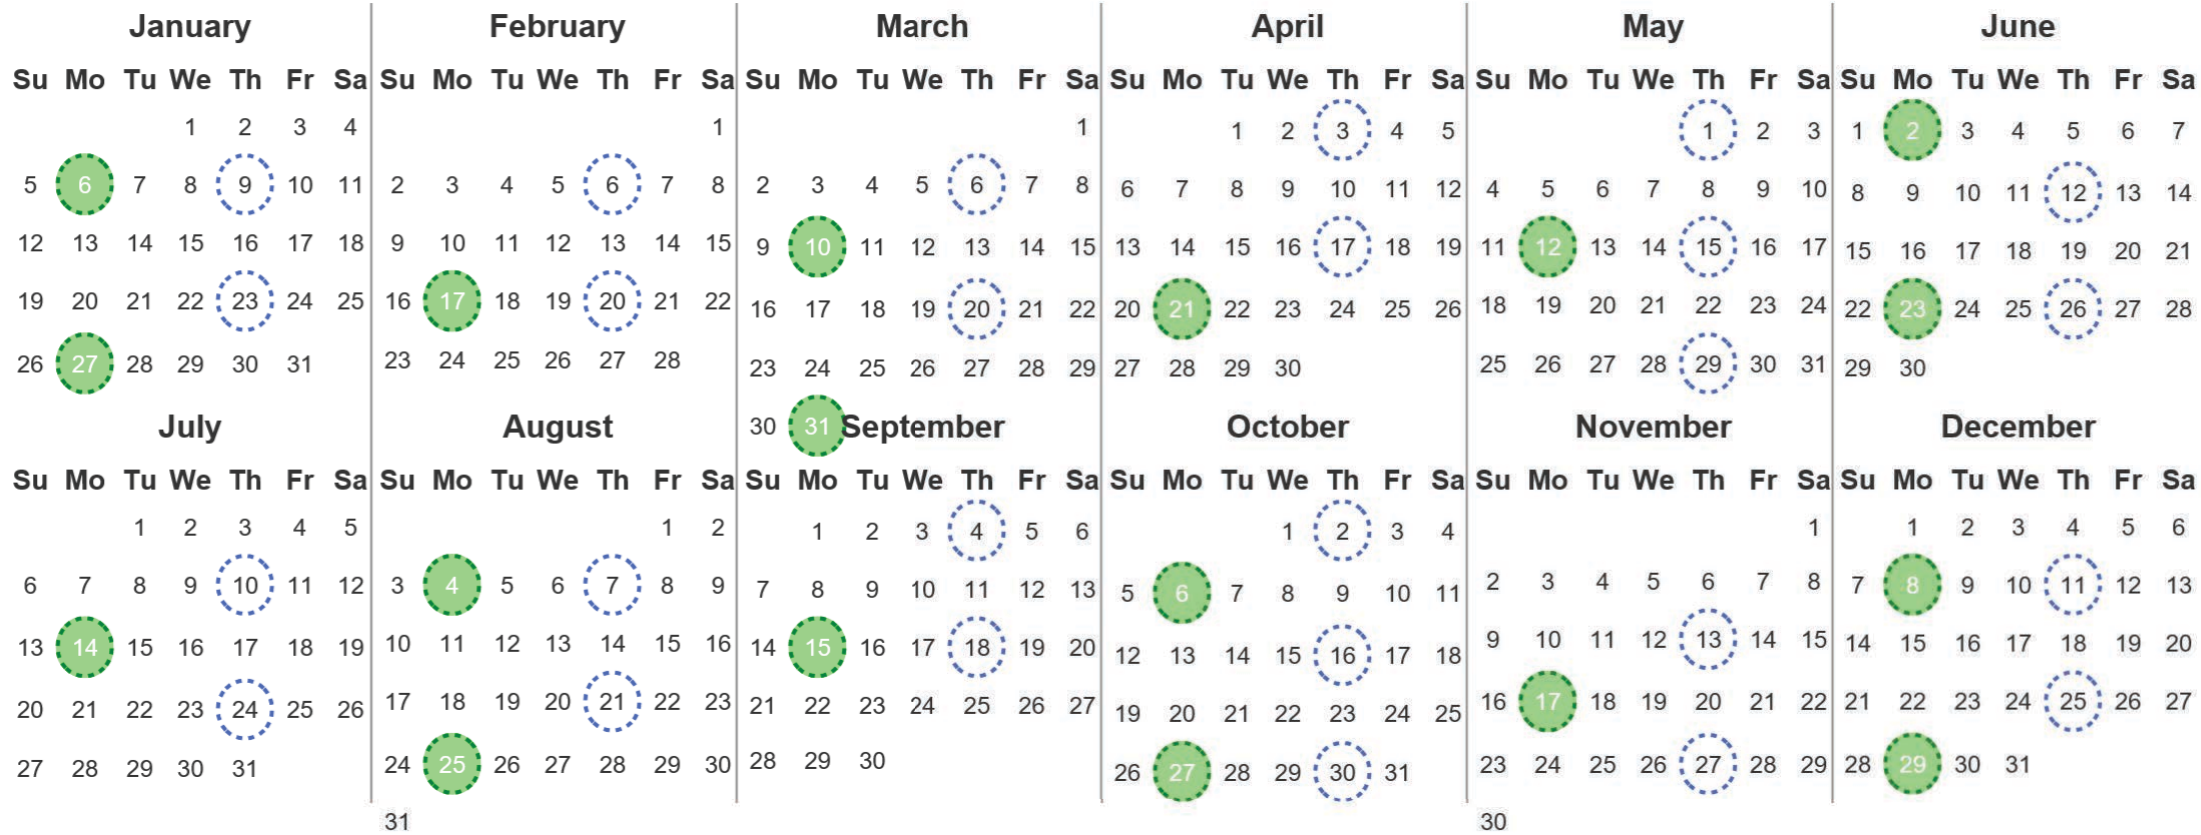

Your waste and recycling collection dates for **2025**.

**Non-recyclable Bin**  
Only for items that cannot be recycled

**Recycling Bin**  
Paper, card & cardboard • Plastic bottles, pots, tubs & trays • Tins, cans & empty aerosols • Cartons

Please place your bins out for collection **by 7.30am** on your collection day.

**Festive Collections**  
Check local press or website for details