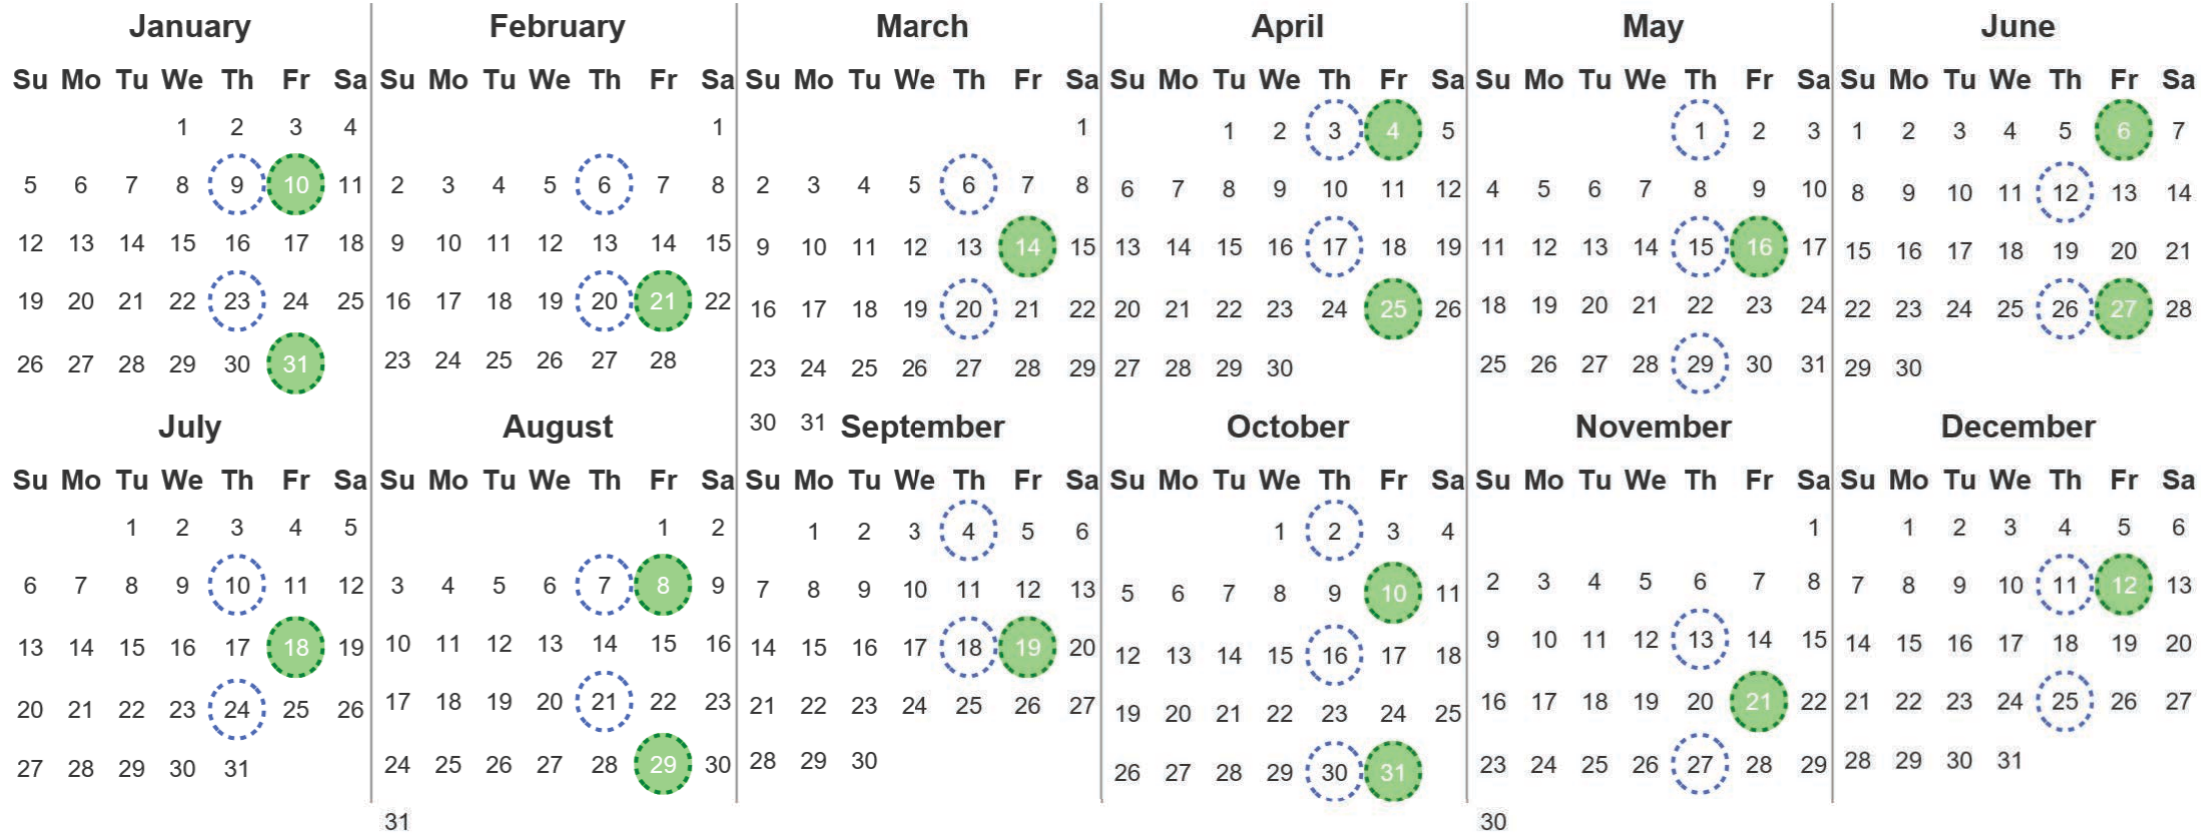

Your waste and recycling collection dates for **2025**.

	<b>Non-recyclable Bin</b> Only for items that cannot be recycled		<b>Recycling Bin</b> Paper, card & cardboard • Plastic bottles, pots, tubs & trays • Tins, cans & empty aerosols • Cartons
---	---	---	---

Please place your bins out for collection **by 7.30am on your collection day.**

					<b>Festive Collections</b> Check local press or website for details
---	---	---	---	---	--