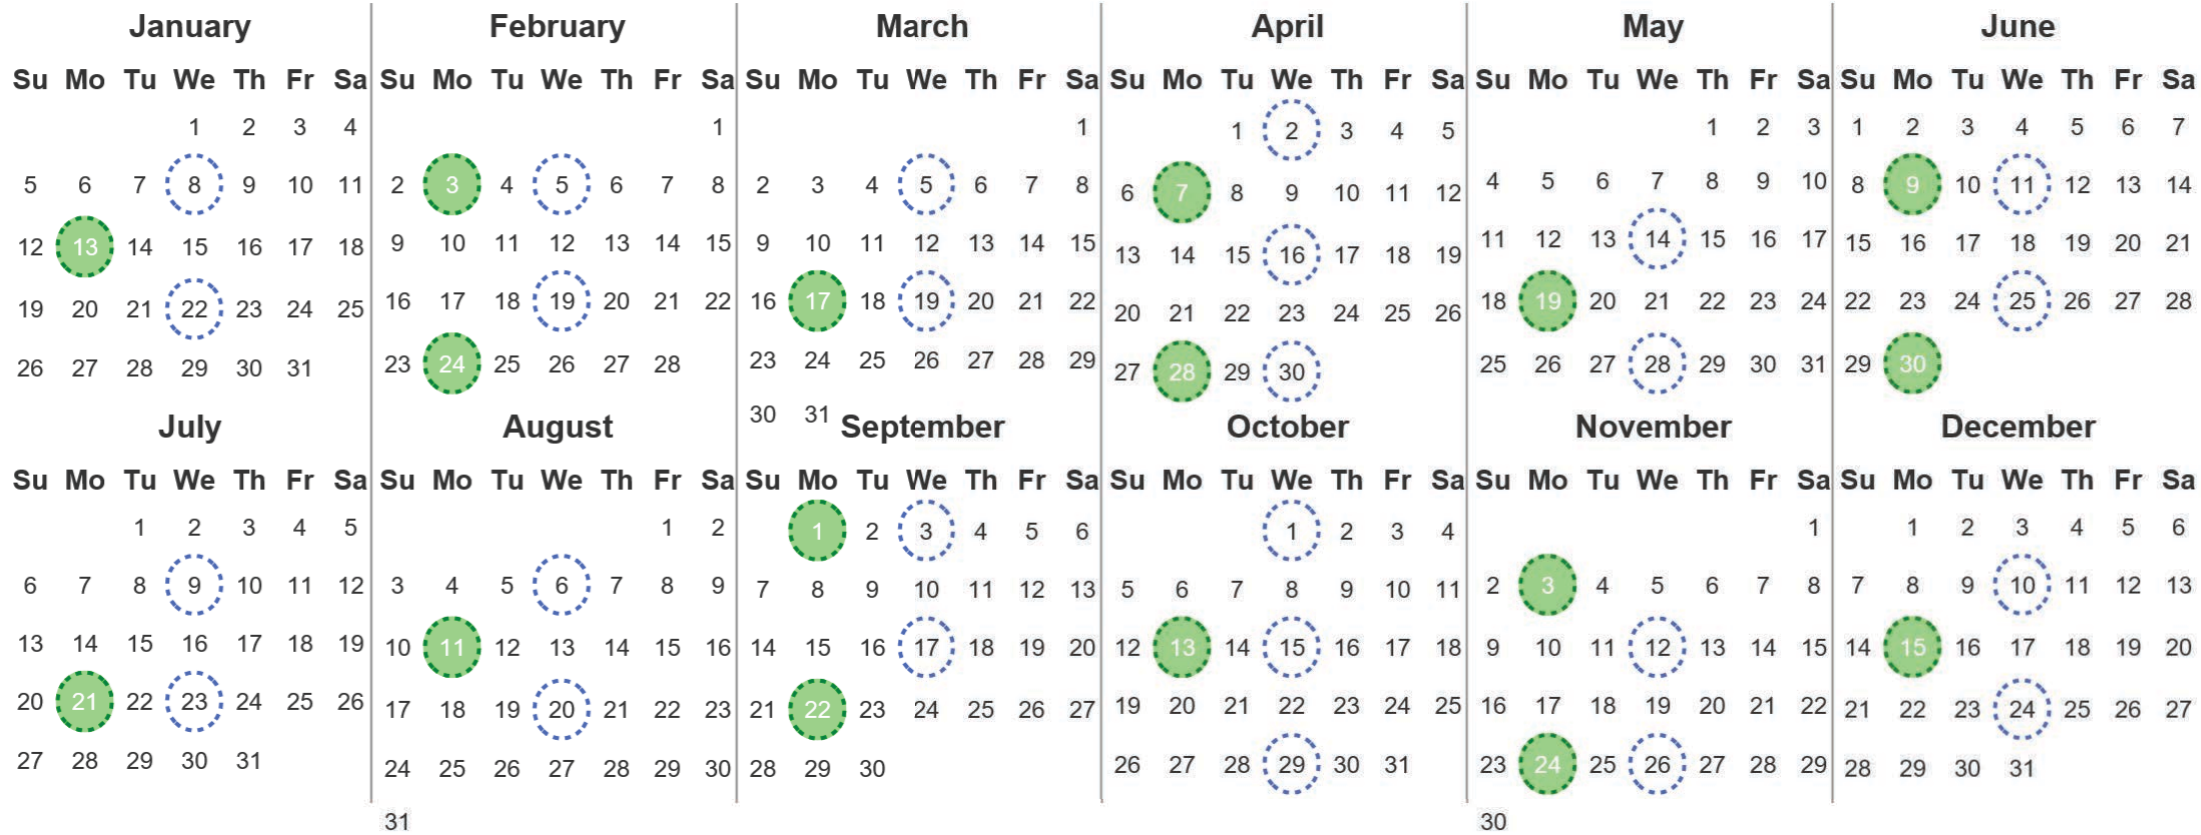

Your waste and recycling collection dates for **2025**.

	Non-recyclable Bin Only for items that cannot be recycled		Recycling Bin Paper, card & cardboard • Plastic bottles, pots, tubs & trays • Tins, cans & empty aerosols • Cartons
---	---	---	---

Please place your bins out for collection **by 7.30am on your collection day.**

				Festive Collections Check local press or website for details
---	---	---	---	--

Calendar Reference: Kin_74