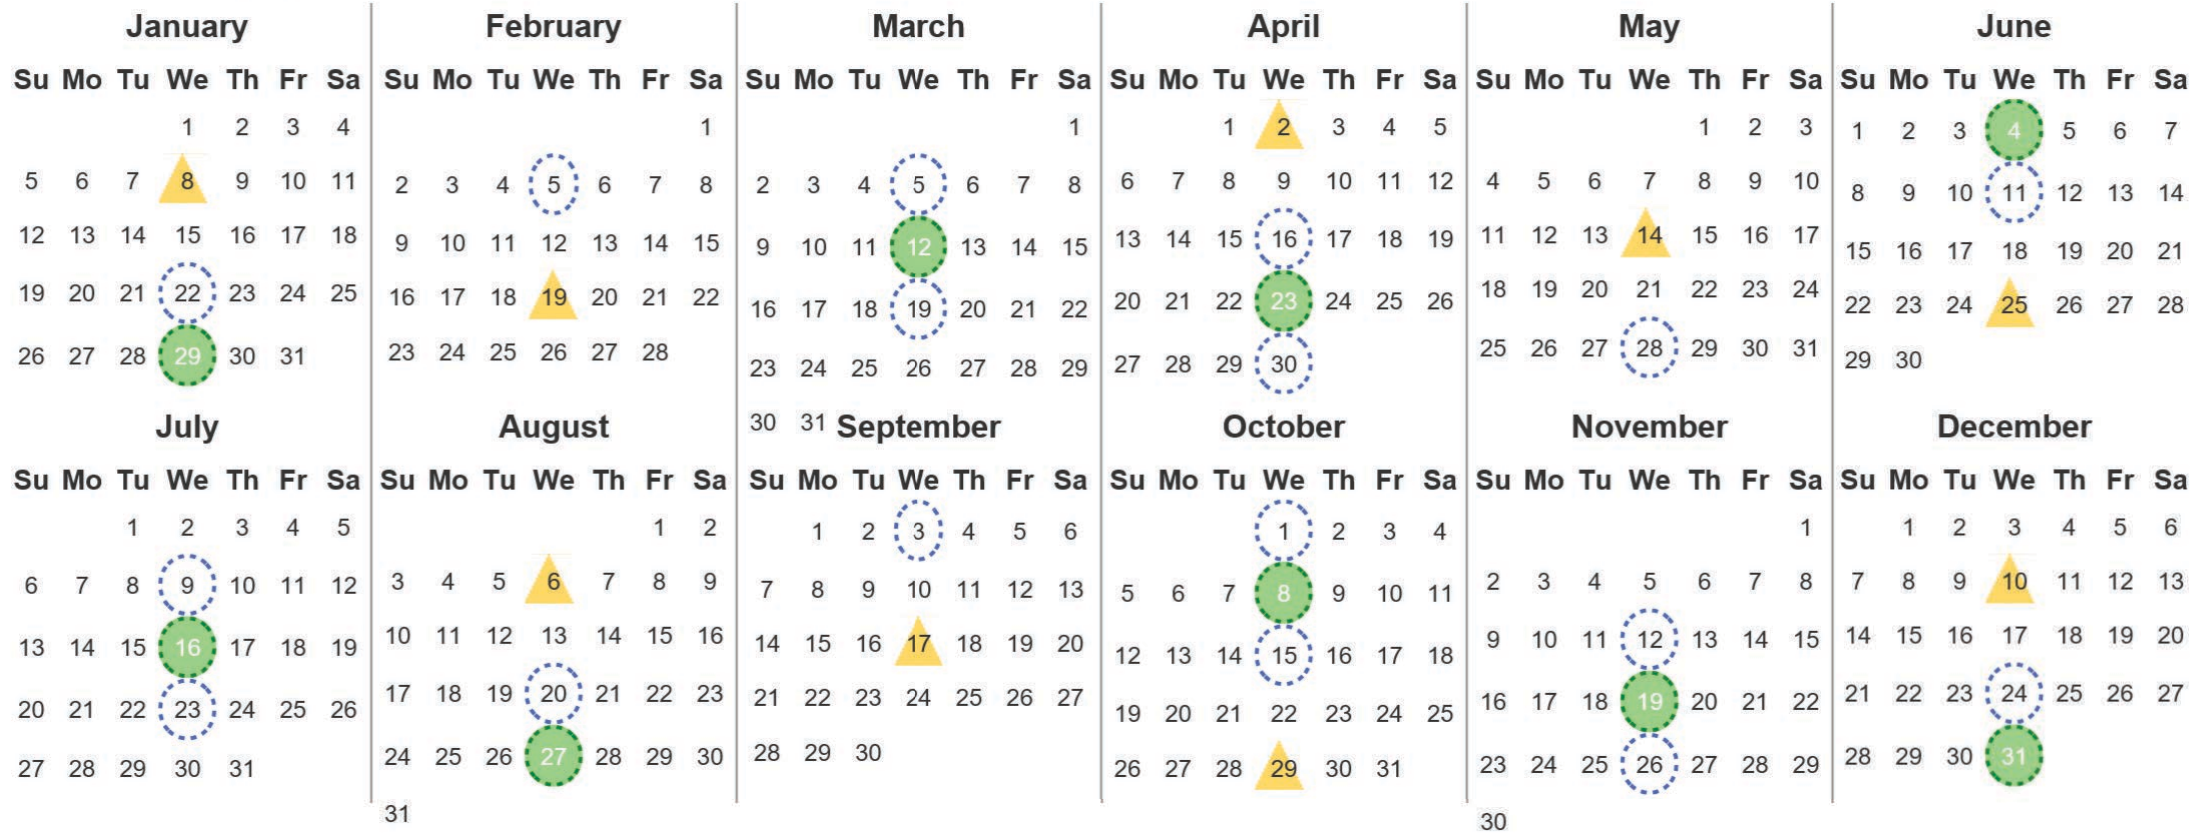

Your waste and recycling collection dates for 2025.

Non-recyclable Bin
Only for items that cannot be recycled

Recycling Bin
Paper, card & cardboard • Plastic bottles, pots, tubs & trays • Tins, cans & empty aerosols • Cartons

Please place your bins out for collection **by 7.30am** on your collection day.

Festive Collections
Check local press or website for details