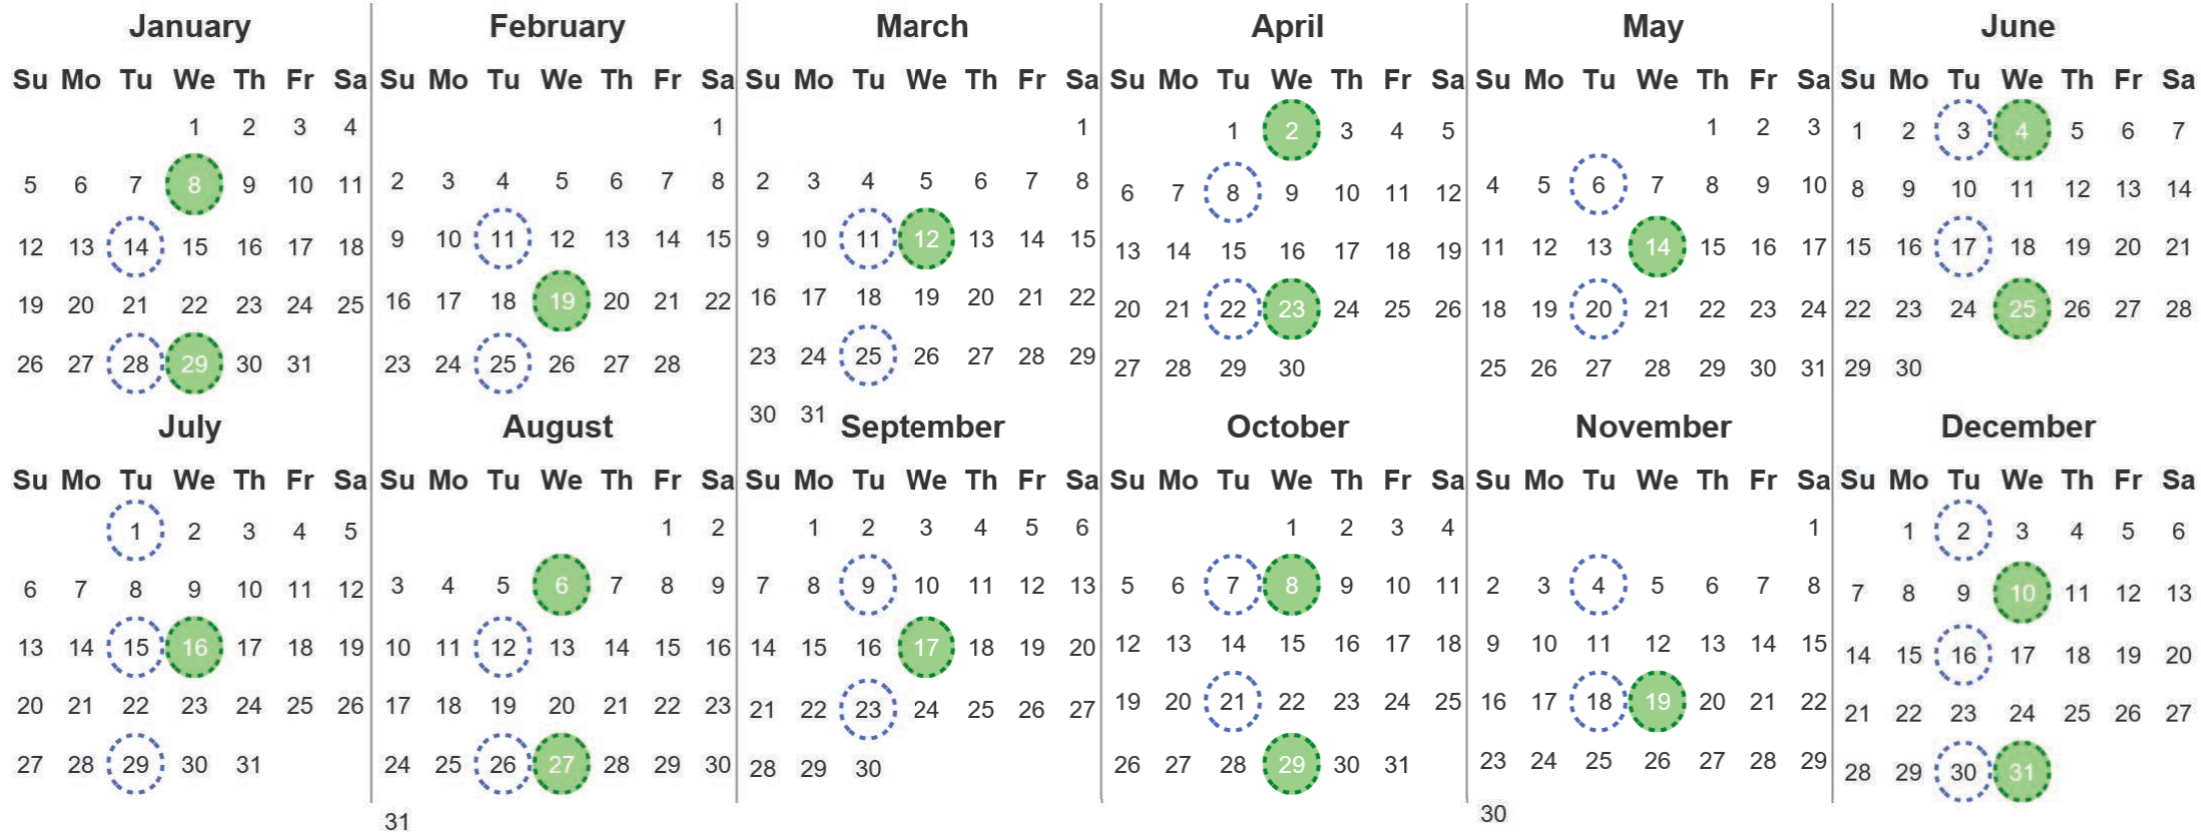

Your waste and recycling collection dates for **2025**.

	Non-recyclable Bin Only for items that cannot be recycled		Recycling Bin Paper, card & cardboard • Plastic bottles, pots, tubs & trays • Tins, cans & empty aerosols • Cartons
---	---	---	---

Please place your bins out for collection **by 7.30am** on your collection day.

					Festive Collections Check local press or website for details
---	---	---	---	---	--