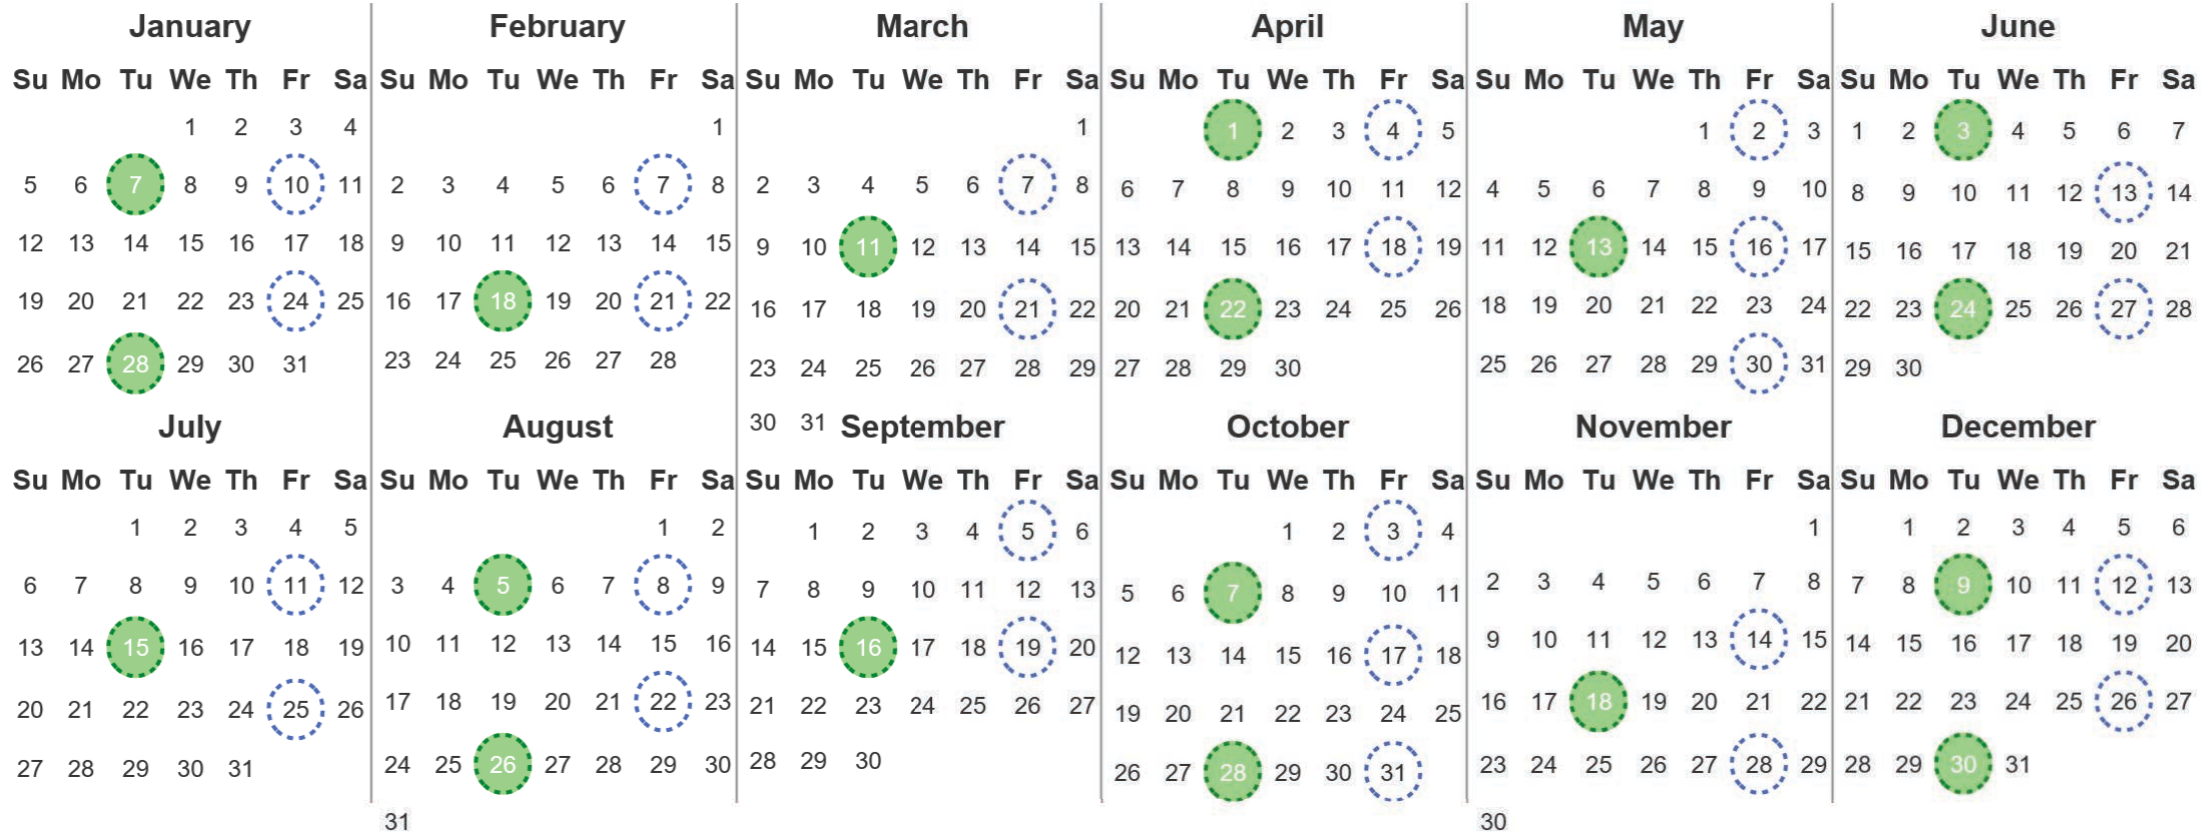

Your waste and recycling collection dates for **2025**.

Non-recyclable Bin
Only for items that cannot be recycled

Recycling Bin
Paper, card & cardboard • Plastic bottles, pots, tubs & trays • Tins, cans & empty aerosols • Cartons

Please place your bins out for collection **by 7.30am** on your collection day.

Festive Collections
Check local press or website for details

Calendar Reference: KIN_70