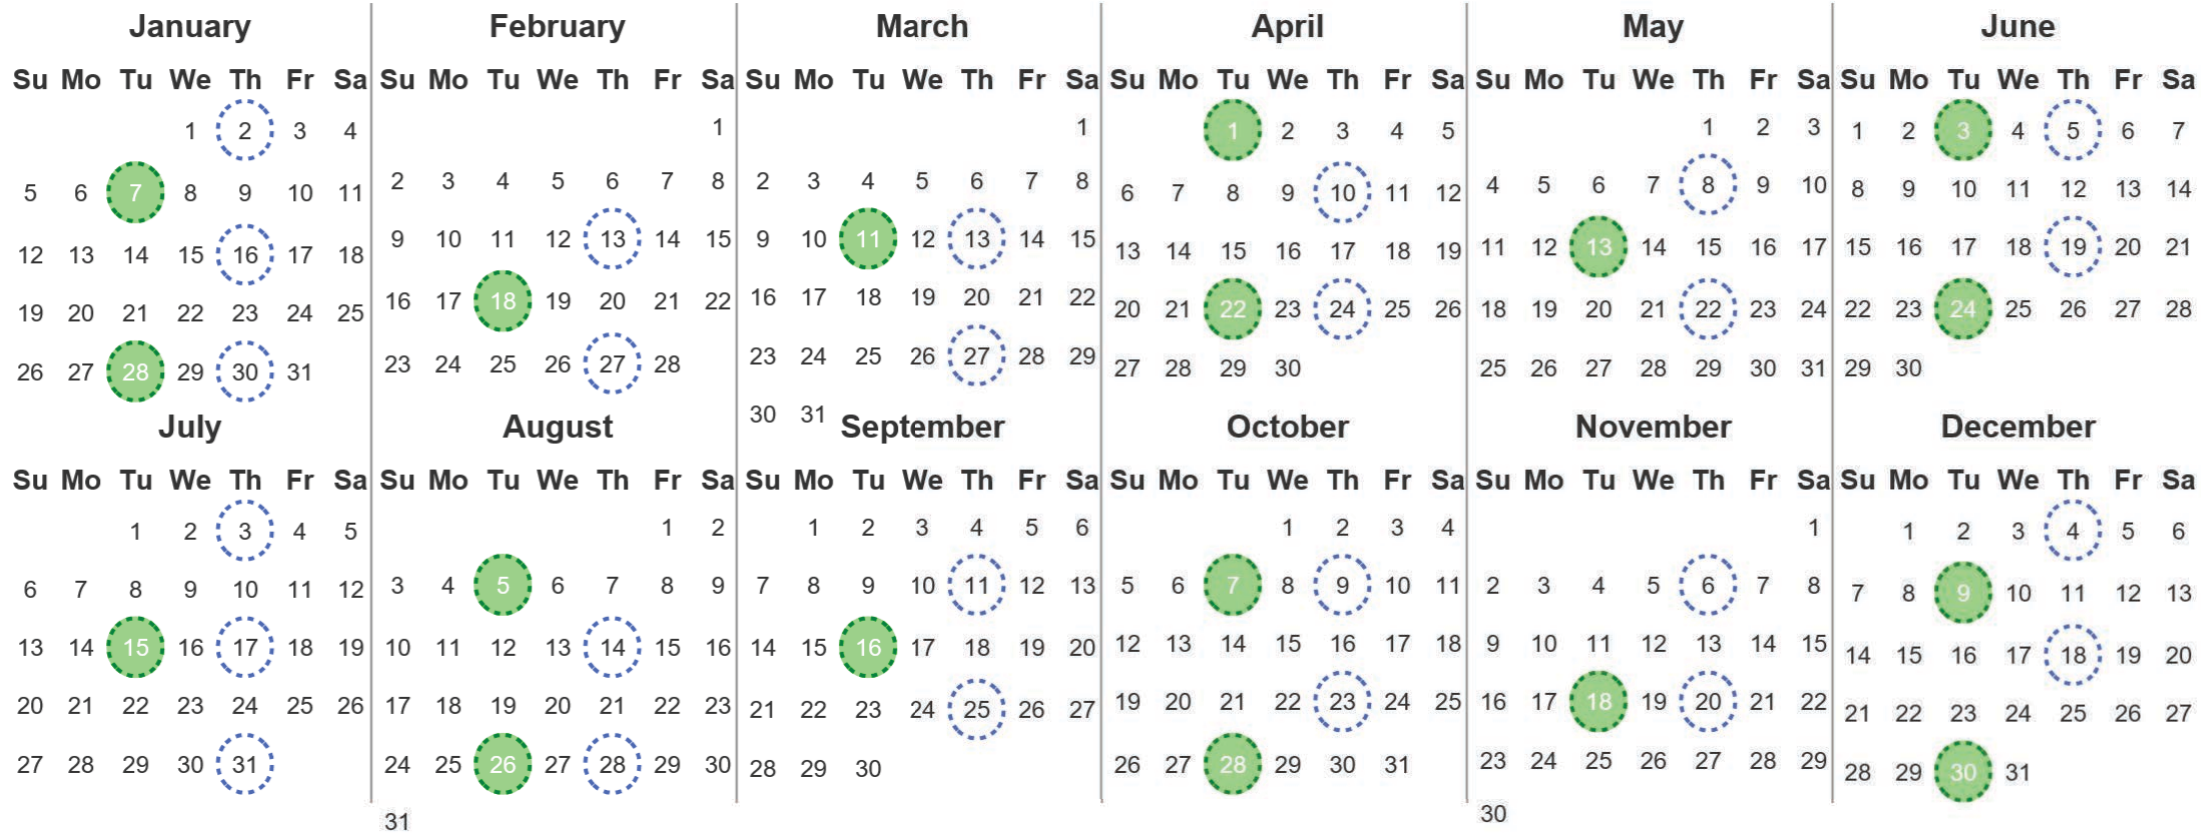

Your waste and recycling collection dates for **2025**.

	<b>Non-recyclable Bin</b> Only for items that cannot be recycled		<b>Recycling Bin</b> Paper, card & cardboard • Plastic bottles, pots, tubs & trays • Tins, cans & empty aerosols • Cartons
---	---	---	---

Please place your bins out for collection **by 7.30am** on your collection day.

				<b>Festive Collections</b> Check local press or website for details
---	---	---	---	--