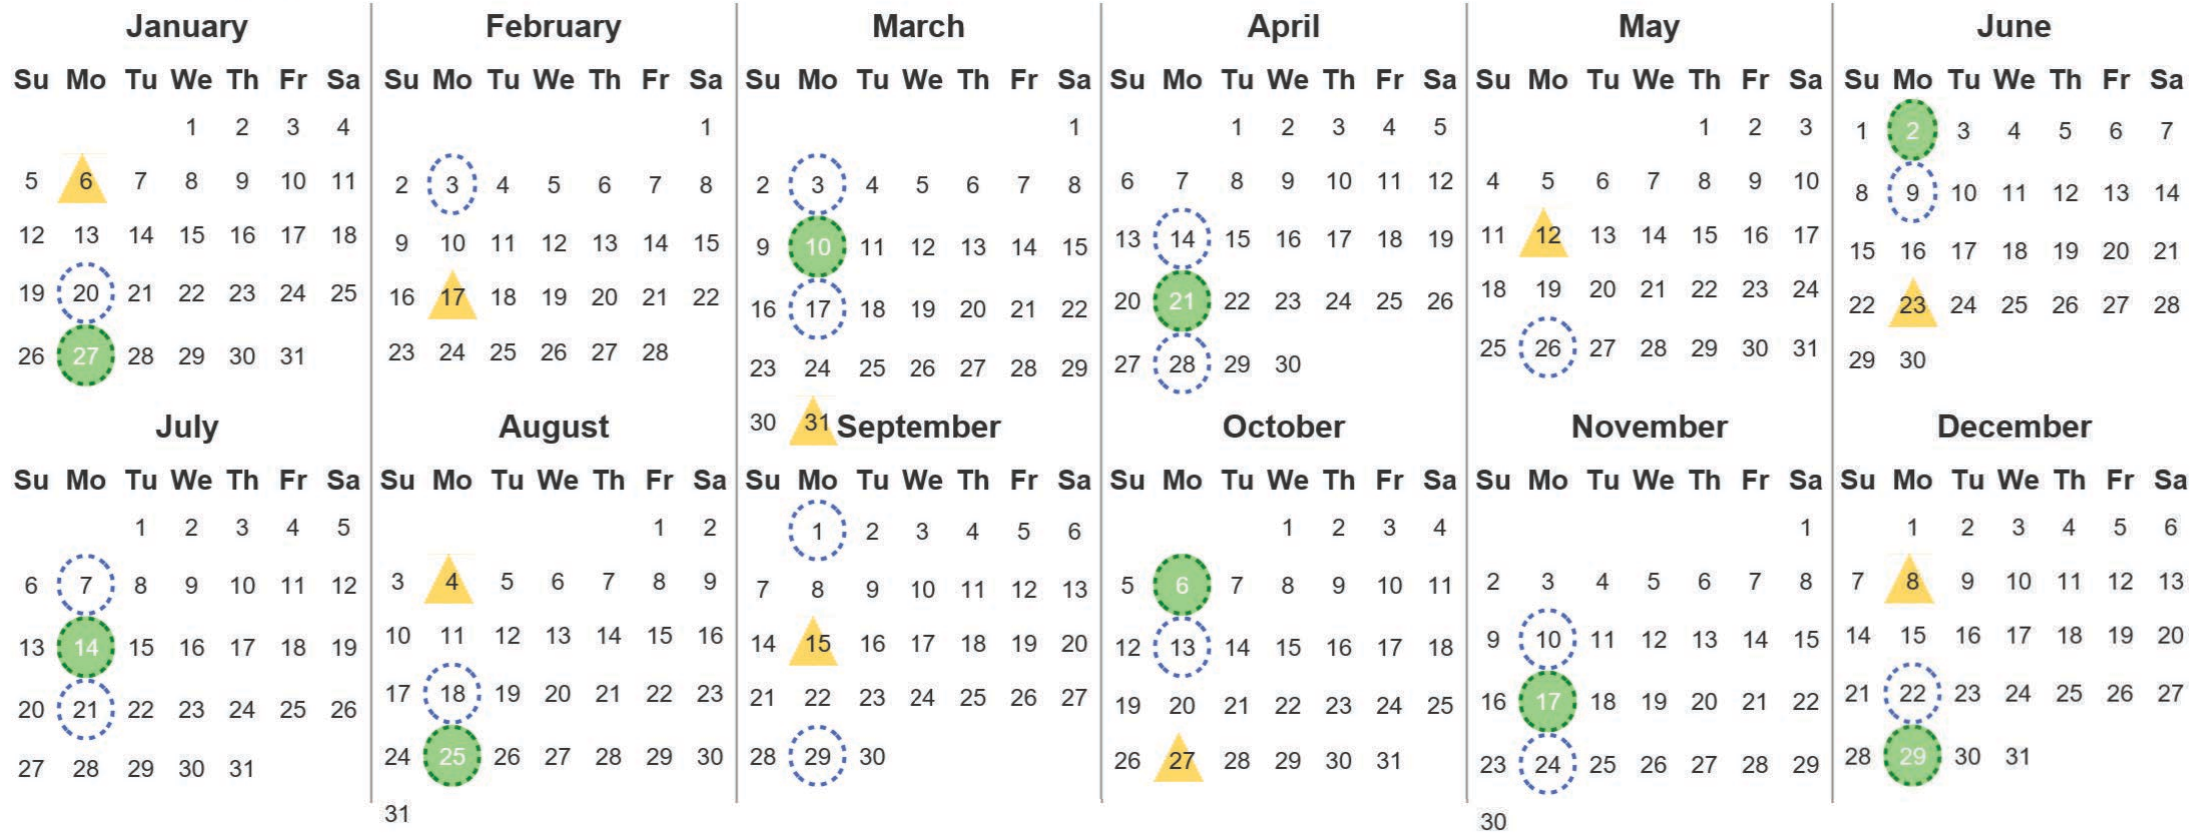

Your waste and recycling collection dates for 2025.

	Non-recyclable Bin Only for items that cannot be recycled		Recycling Bin Paper, card & cardboard • Plastic bottles, pots, tubs & trays • Tins, cans & empty aerosols • Cartons
---	---	---	---

Please place your bins out for collection by 7.30am on your collection day.

						
---	---	---	---	---	---	---

 **Festive Collections**
Check local press or website for details