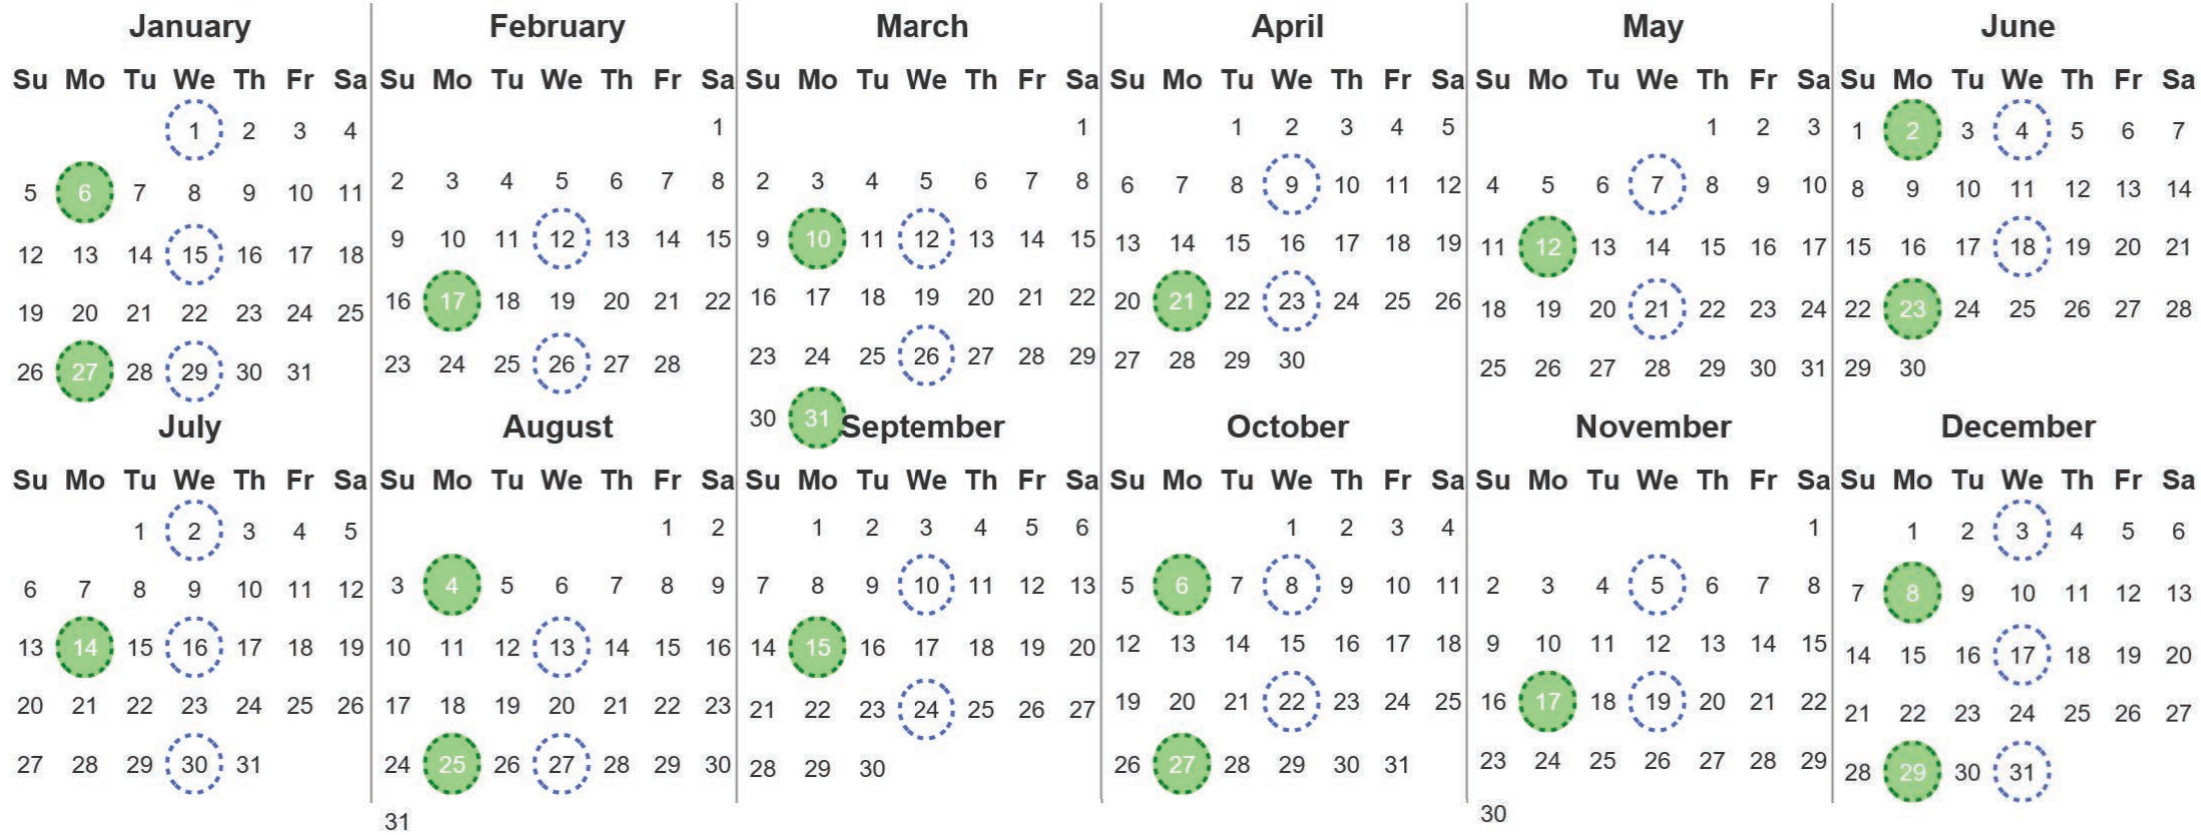

Your waste and recycling collection dates for **2025**.

	<b>Non-recyclable Bin</b> Only for items that cannot be recycled		<b>Recycling Bin</b> Paper, card & cardboard • Plastic bottles, pots, tubs & trays • Tins, cans & empty aerosols • Cartons
---	---	---	---

Please place your bins out for collection **by 7.30am** on your collection day.

					<b>Festive Collections</b> Check local press or website for details
---	---	---	---	---	--