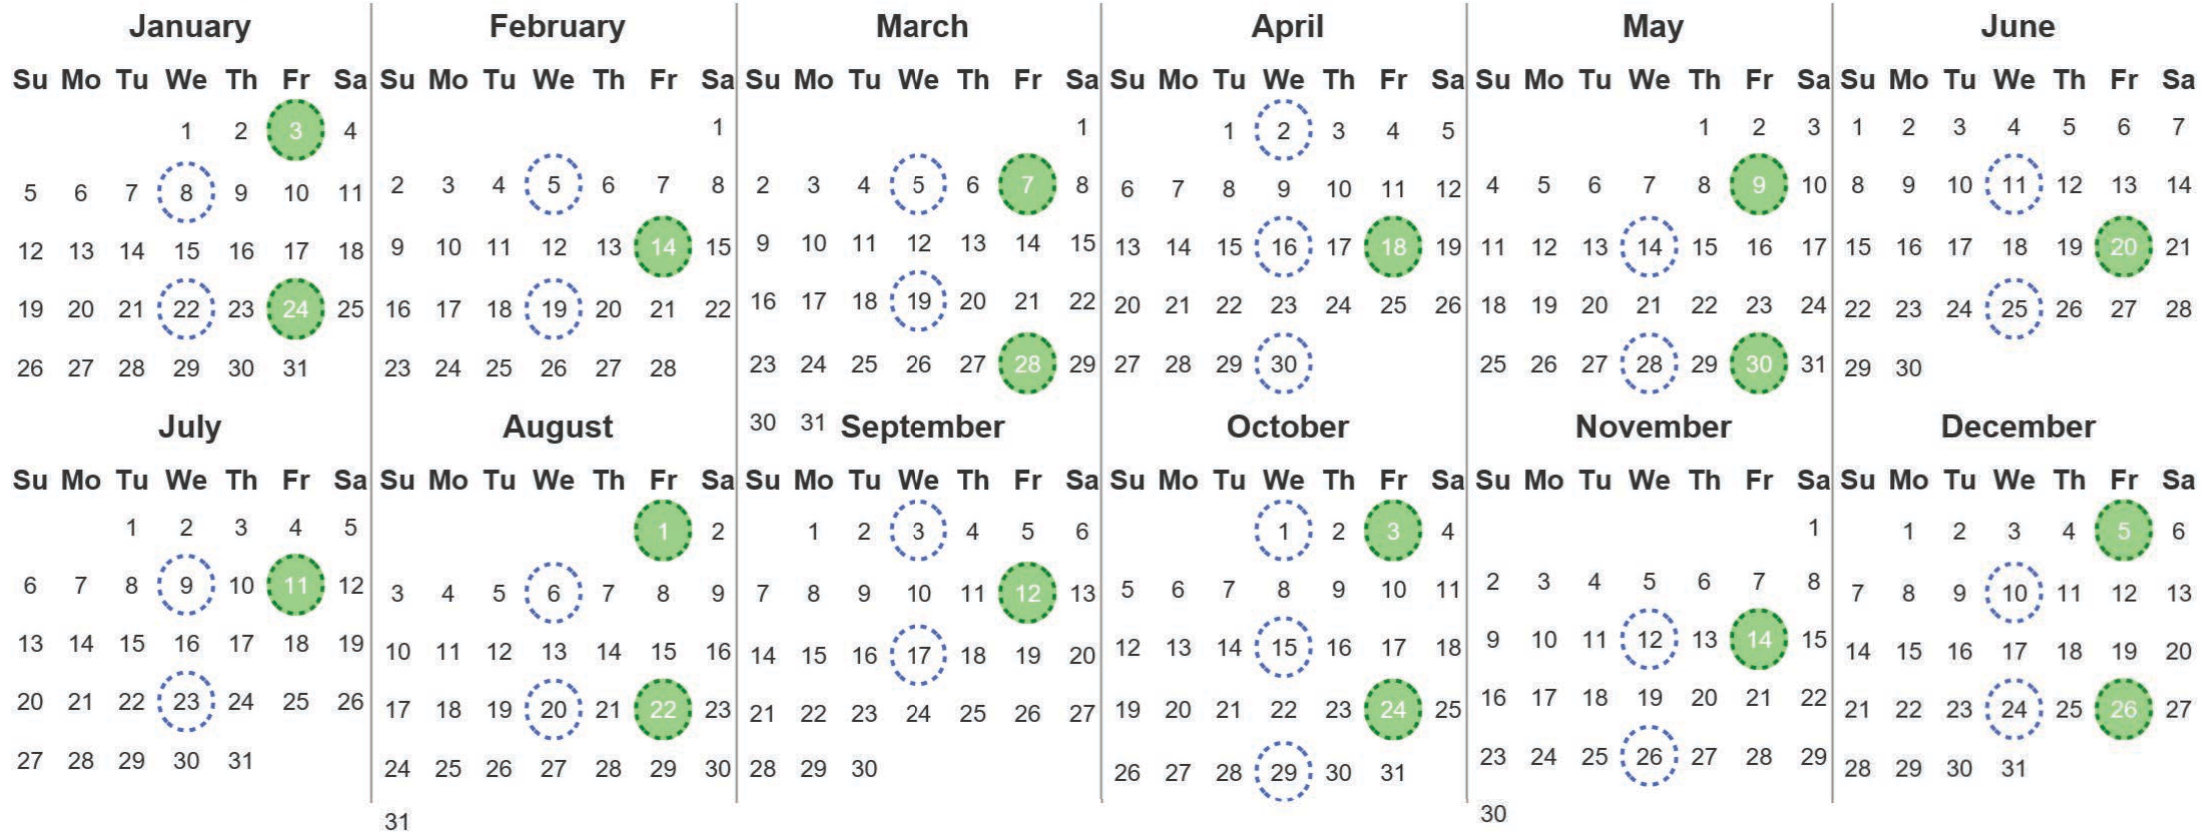

Your waste and recycling collection dates for **2025**.

	<b>Non-recyclable Bin</b> Only for items that cannot be recycled		<b>Recycling Bin</b> Paper, card & cardboard • Plastic bottles, pots, tubs & trays • Tins, cans & empty aerosols • Cartons
---	---	---	---

Please place your bins out for collection **by 7.30am** on your collection day.

					<b>Festive Collections</b> Check local press or website for details
---	---	---	---	---	--