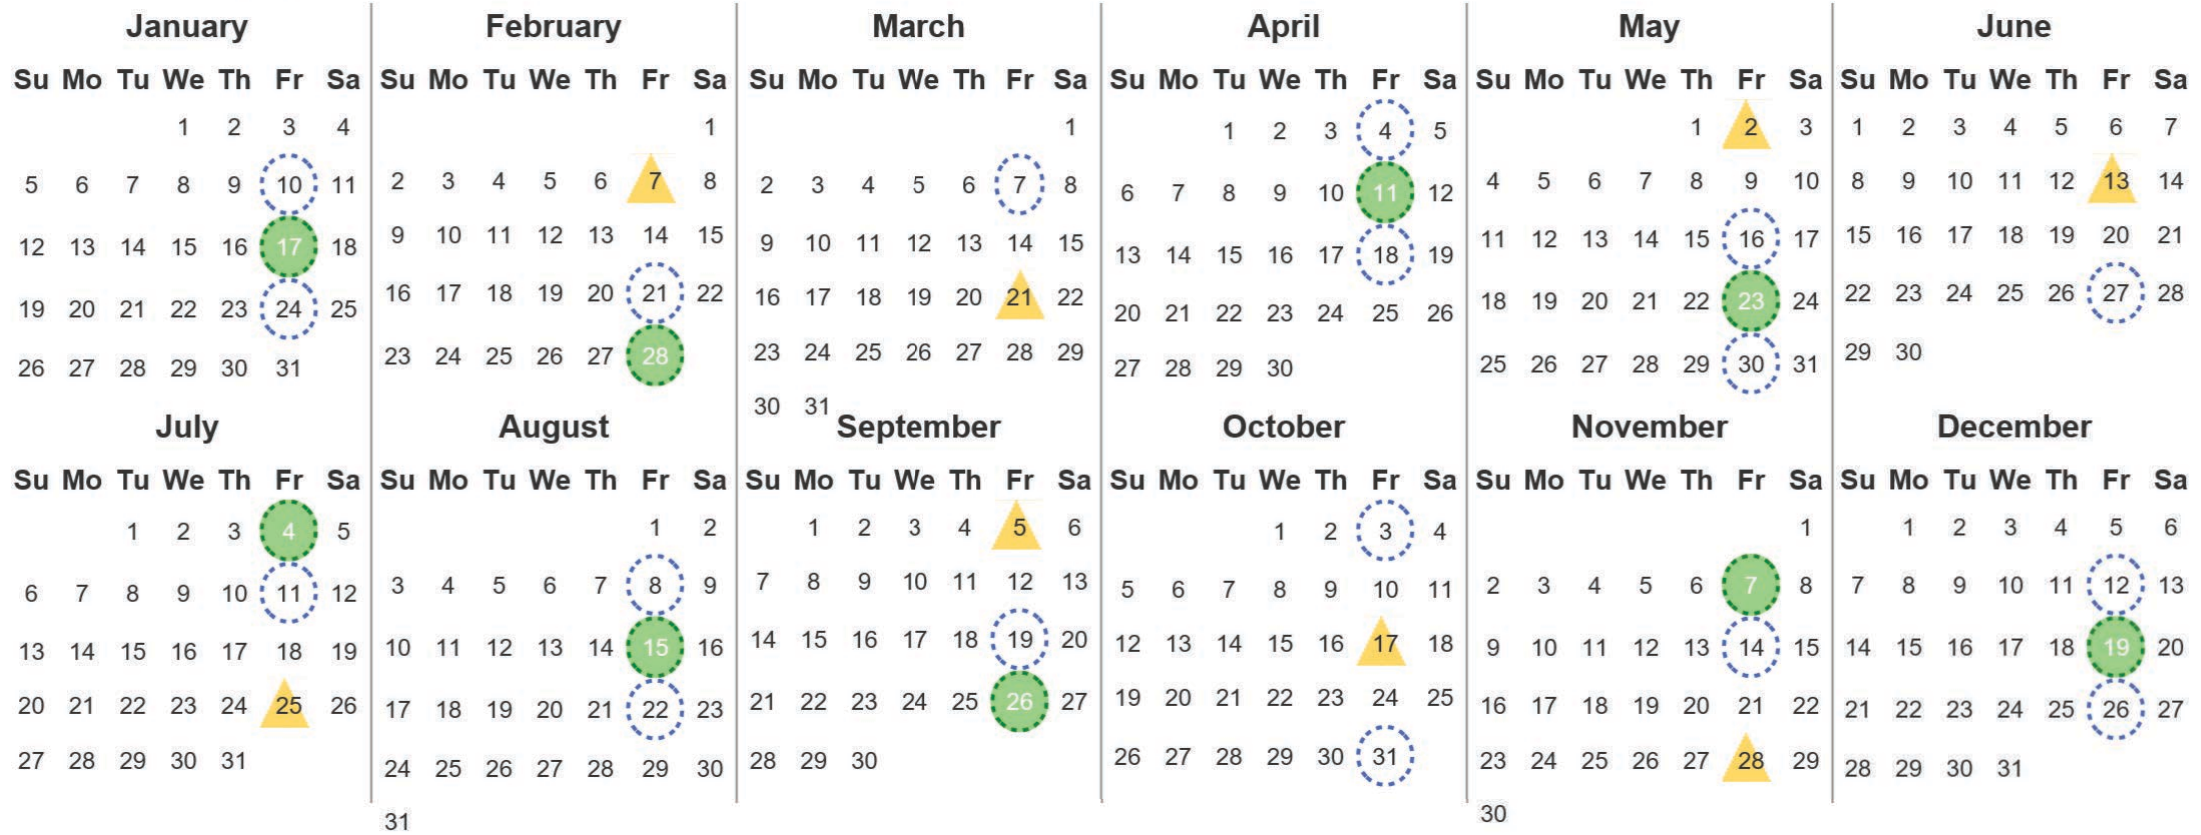

Your waste and recycling collection dates for **2025**.

Non-recyclable Bin
Only for items that cannot be recycled

Recycling Bin
Paper, card & cardboard • Plastic bottles, pots, tubs & trays • Tins, cans & empty aerosols • Cartons

Please place your bins out for collection **by 7.30am** on your collection day.

Festive Collections
Check local press or website for details