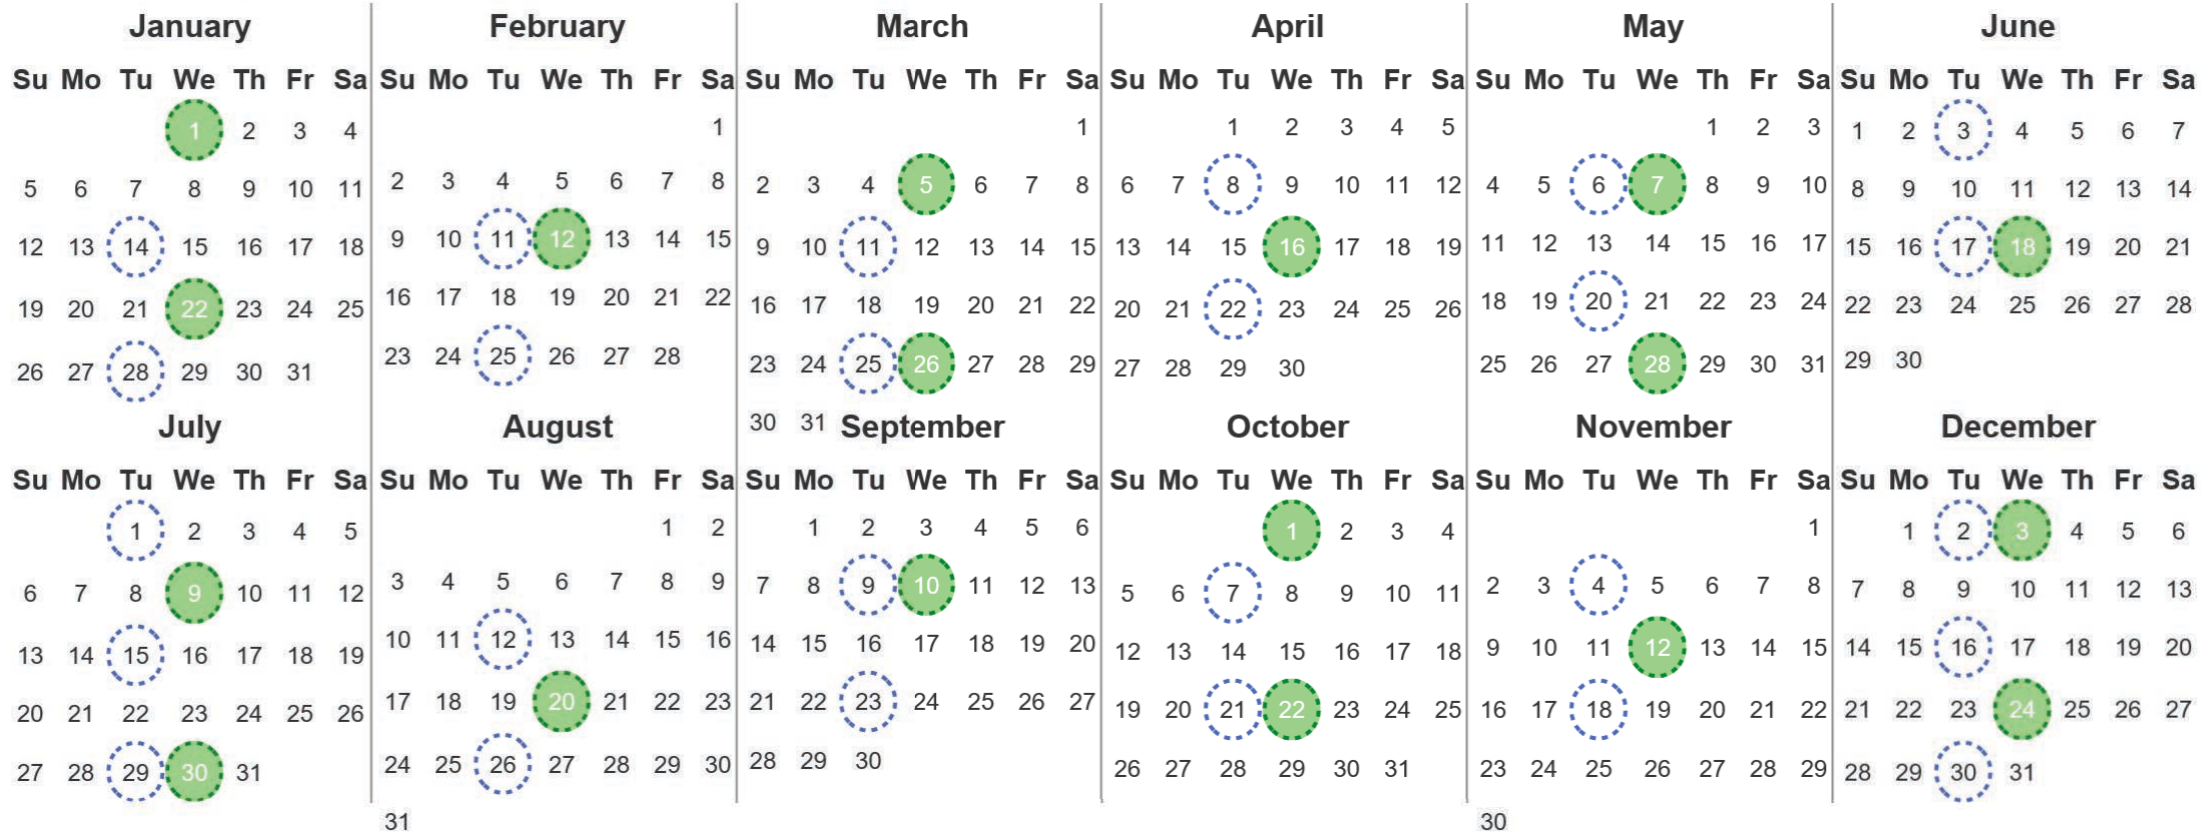

Your waste and recycling collection dates for **2025**.

|   |   |   |   |
|---|---|---|---|
|  | <b>Non-recyclable Bin</b><br>Only for items that cannot be recycled |  | <b>Recycling Bin</b><br>Paper, card & cardboard • Plastic bottles, pots, tubs & trays • Tins, cans & empty aerosols • Cartons |
|---|---|---|---|

Please place your bins out for collection **by 7.30am on your collection day.**

|   |   |   |   |   |  |
|---|---|---|---|---|--|
|  |  |  |  |  | <b>Festive Collections</b><br>Check local press or website for details |
|---|---|---|---|---|--|