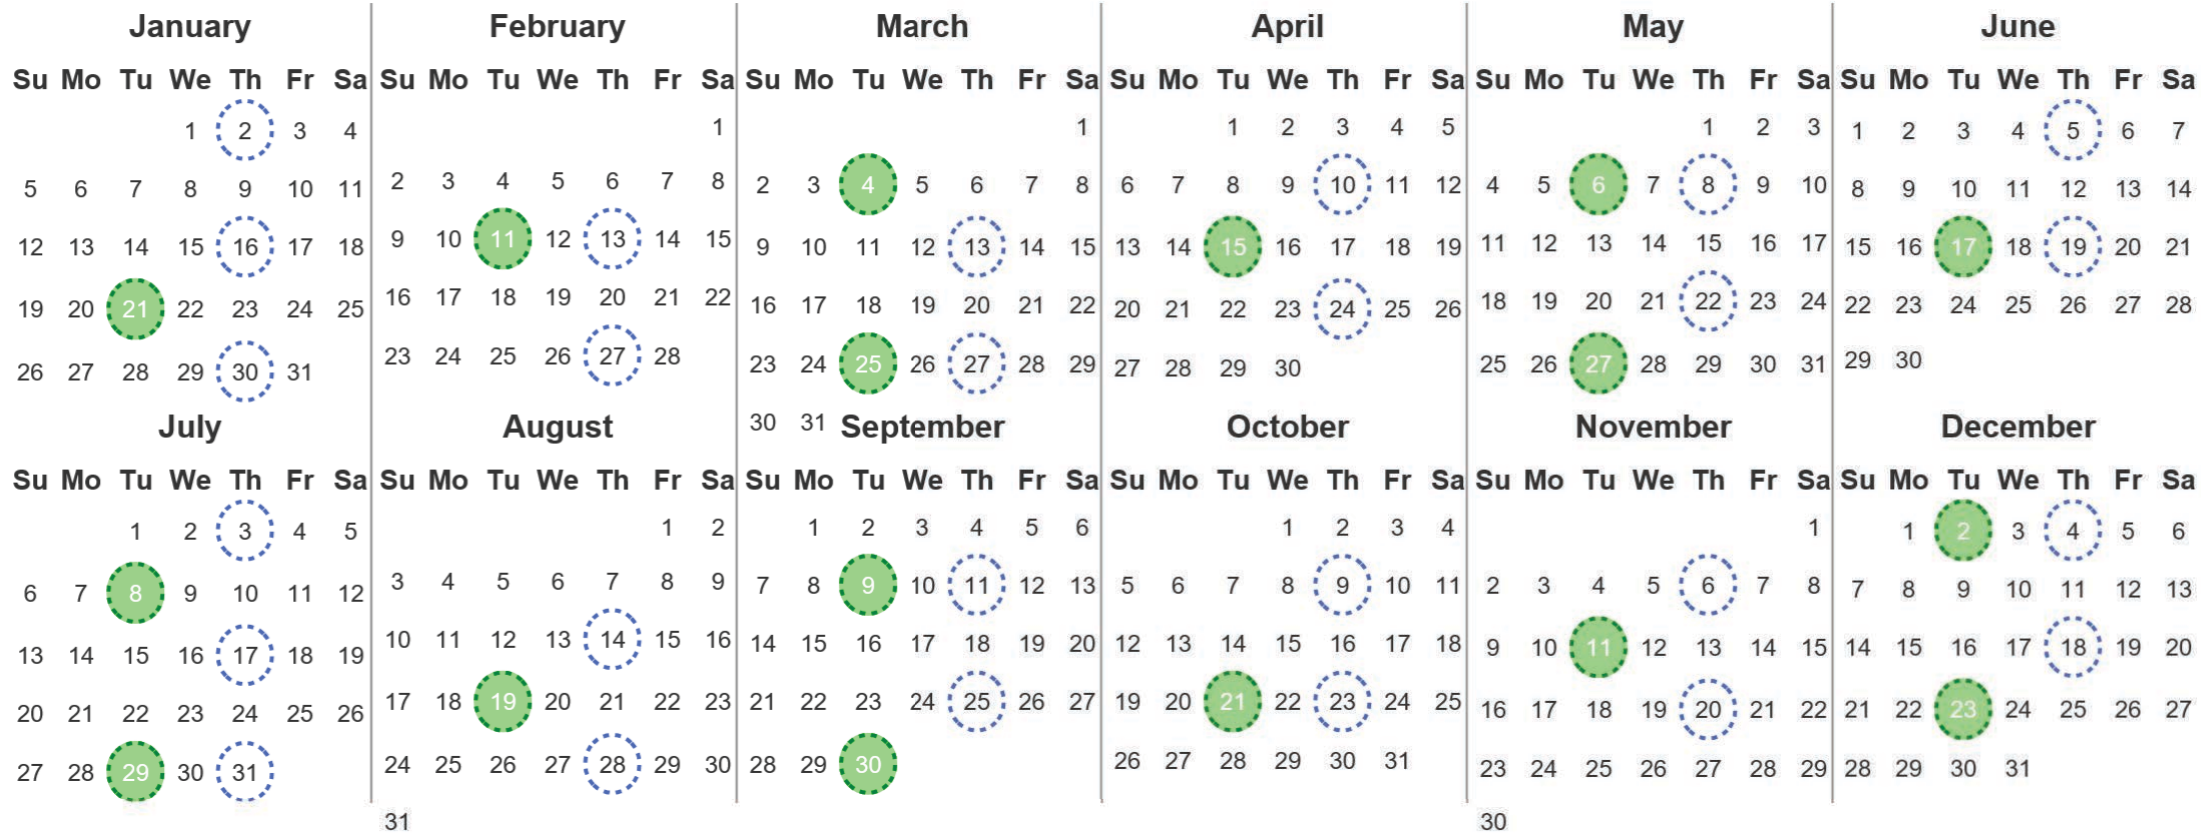

Your waste and recycling collection dates for **2025**.

 <b>Non-recyclable Bin</b> Only for items that cannot be recycled	 <b>Recycling Bin</b> Paper, card & cardboard • Plastic bottles, pots, tubs & trays • Tins, cans & empty aerosols • Cartons
---	---

Please place your bins out for collection **by 7.30am** on your collection day.

 	 	 <b>Festive Collections</b> Check local press or website for details
---	---	--