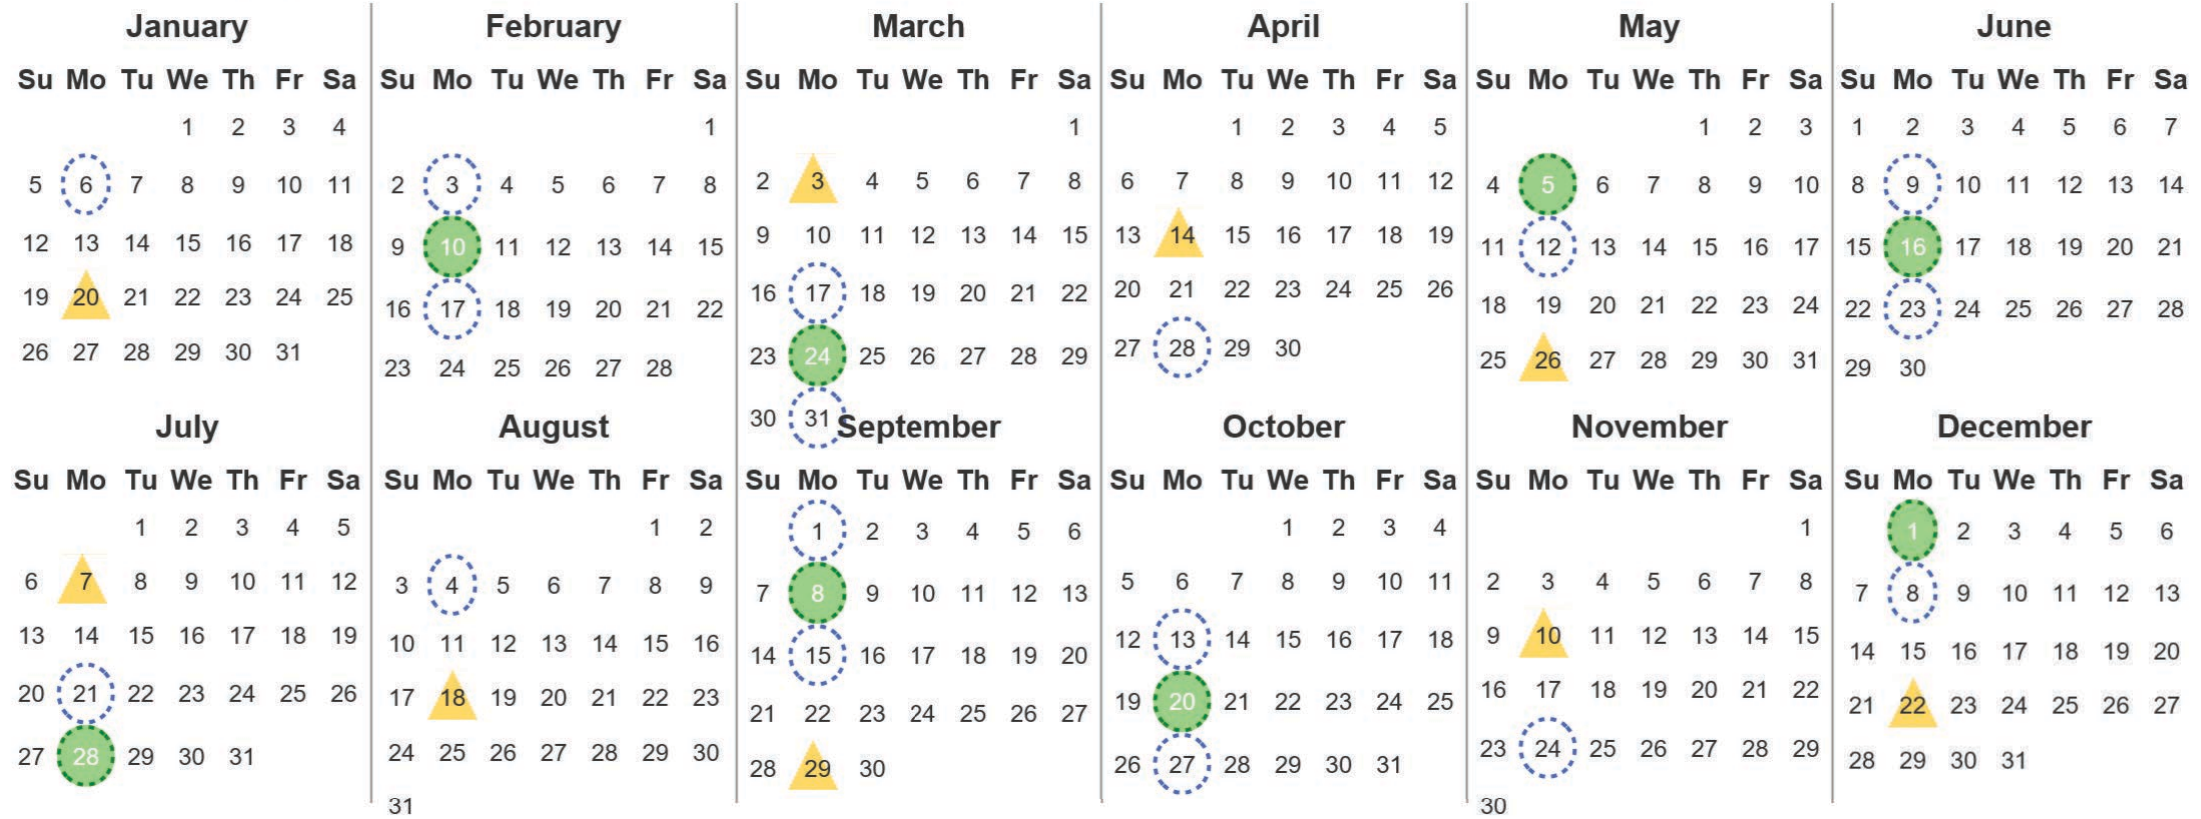

Your waste and recycling collection dates for **2025**.

| | | | |
|---|---|---|---|
|  | Non-recyclable Bin Only for items that cannot be recycled |  | Recycling Bin Paper, card & cardboard • Plastic bottles, pots, tubs & trays • Tins, cans & empty aerosols • Cartons |
|---|---|---|---|

Please place your bins out for collection **by 7.30am** on your collection day.

| | | | | | | |
|---|---|---|---|---|---|---|
|  |  |  |  |  |  |  |
|---|---|---|---|---|---|---|

 **Festive Collections**
Check local press or website for details