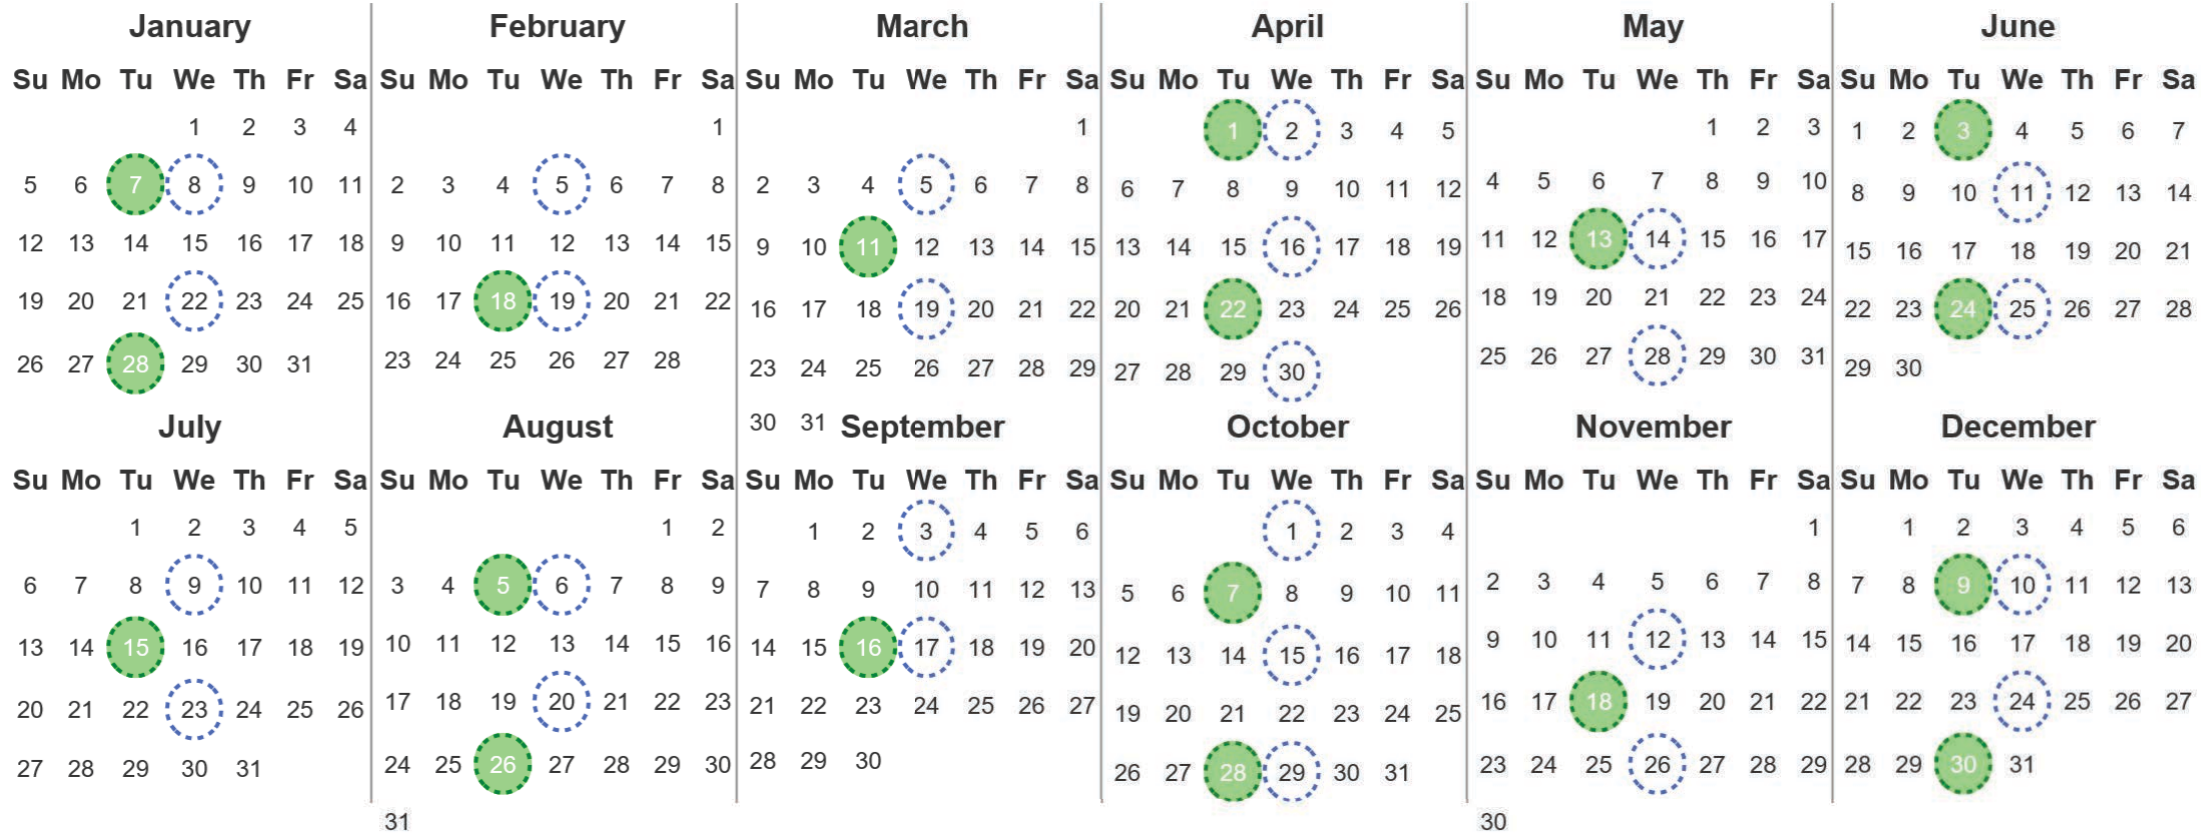

Your waste and recycling collection dates for **2025**.

**Non-recyclable Bin**  
Only for items that cannot be recycled

**Recycling Bin**  
Paper, card & cardboard • Plastic bottles, pots, tubs & trays • Tins, cans & empty aerosols • Cartons

Please place your bins out for collection **by 7.30am** on your collection day.

**Festive Collections**  
Check local press or website for details