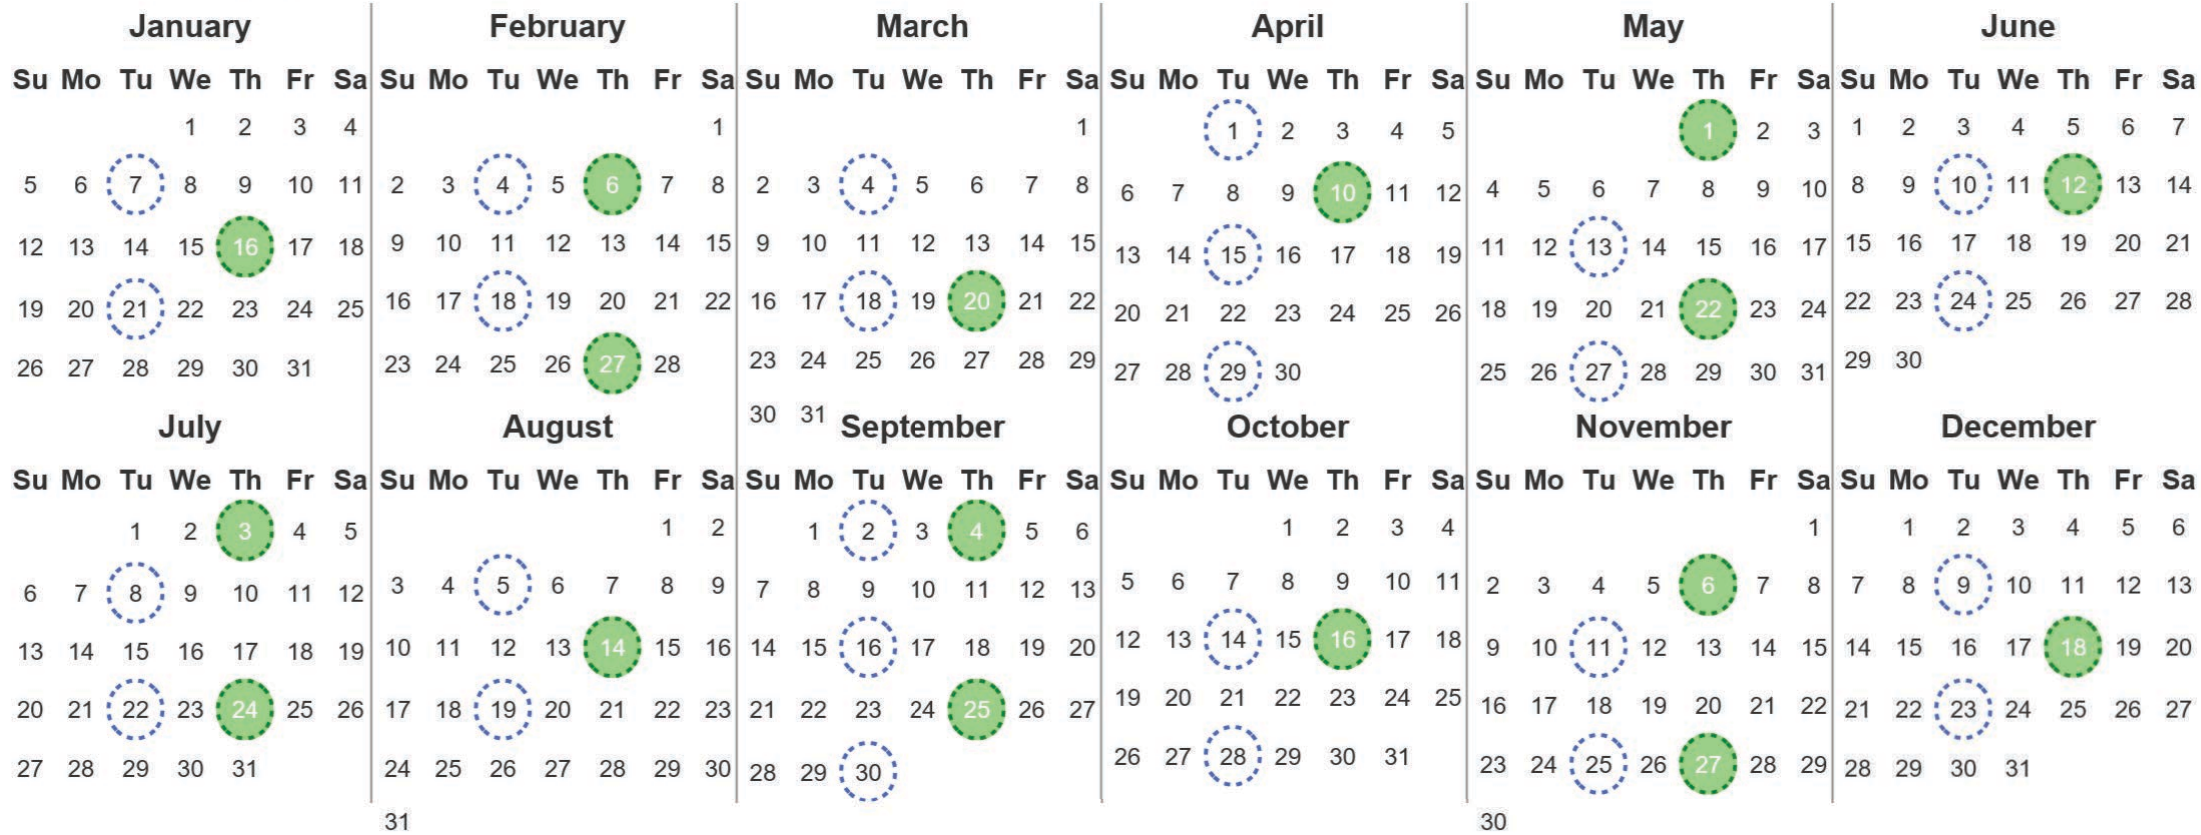

Your waste and recycling collection dates for **2025**.

	Non-recyclable Bin Only for items that cannot be recycled		Recycling Bin Paper, card & cardboard • Plastic bottles, pots, tubs & trays • Tins, cans & empty aerosols • Cartons
---	---	---	---

Please place your bins out for collection **by 7.30am on your collection day.**

					Festive Collections Check local press or website for details
---	---	---	---	---	--