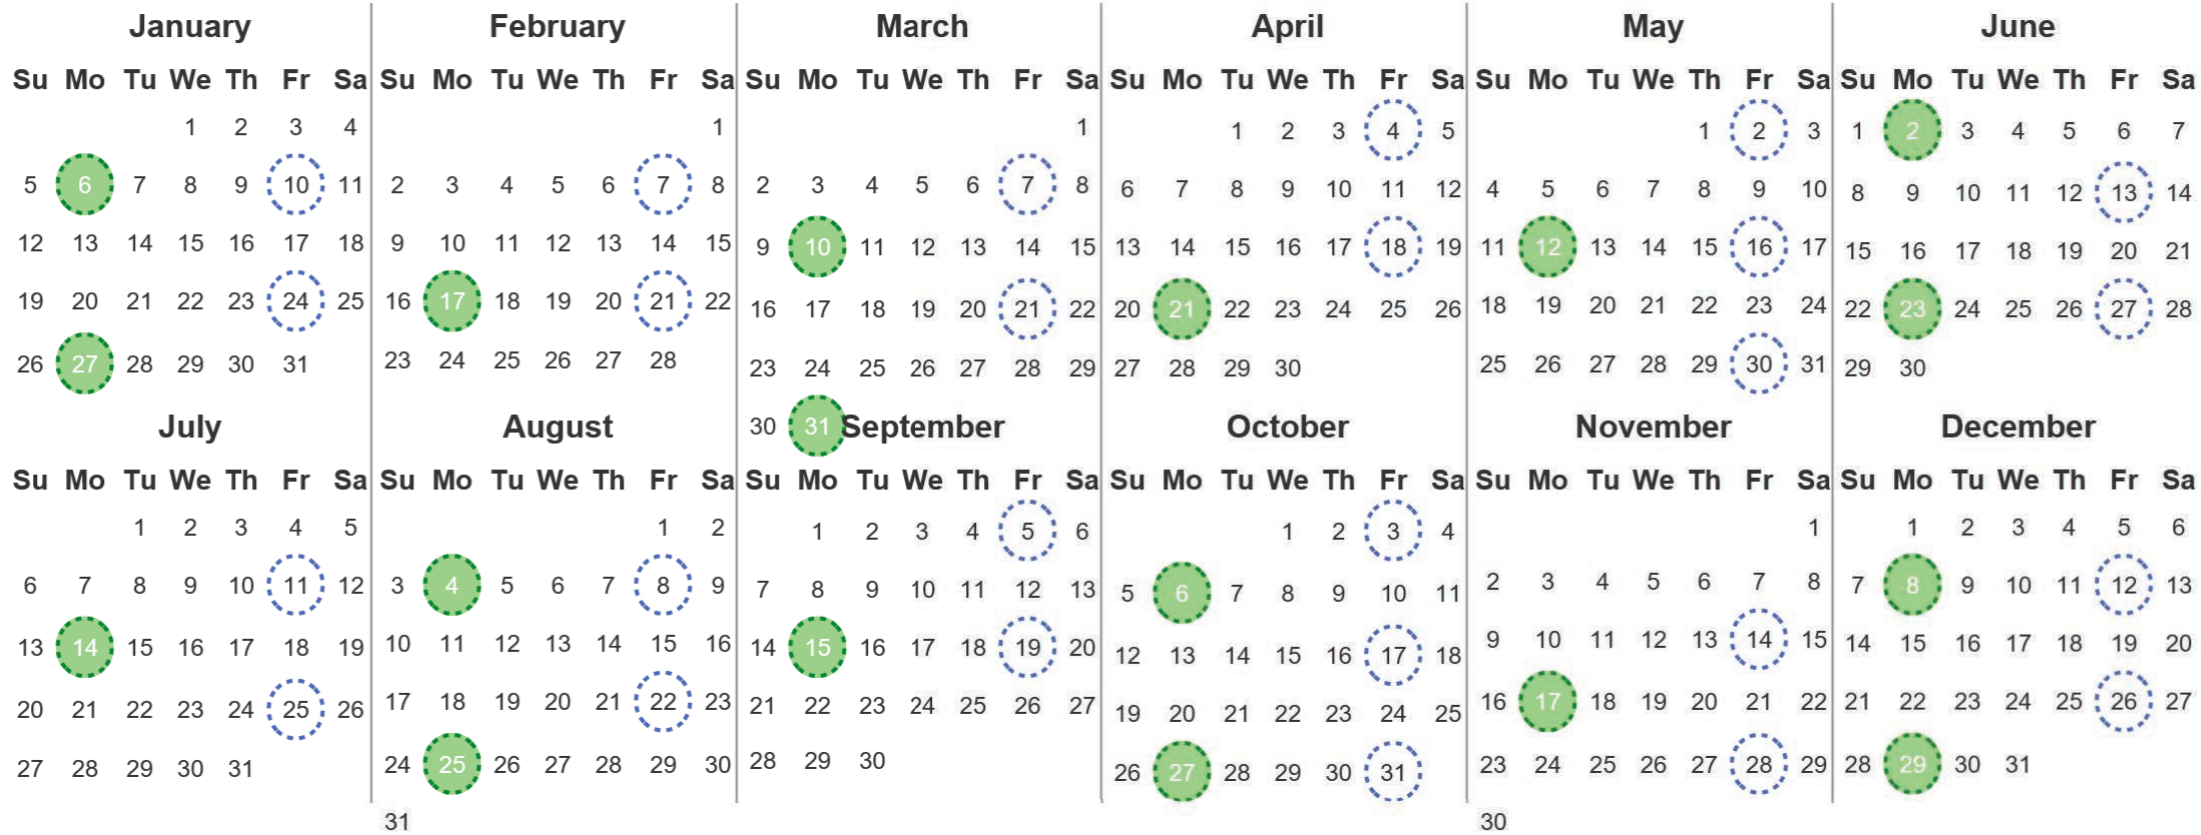

Your waste and recycling collection dates for **2025**.

 Non-recyclable Bin Only for items that cannot be recycled	 Recycling Bin Paper, card & cardboard • Plastic bottles, pots, tubs & trays • Tins, cans & empty aerosols • Cartons
---	---

Please place your bins out for collection **by 7.30am** on your collection day.

 	 	 Festive Collections Check local press or website for details
---	---	--