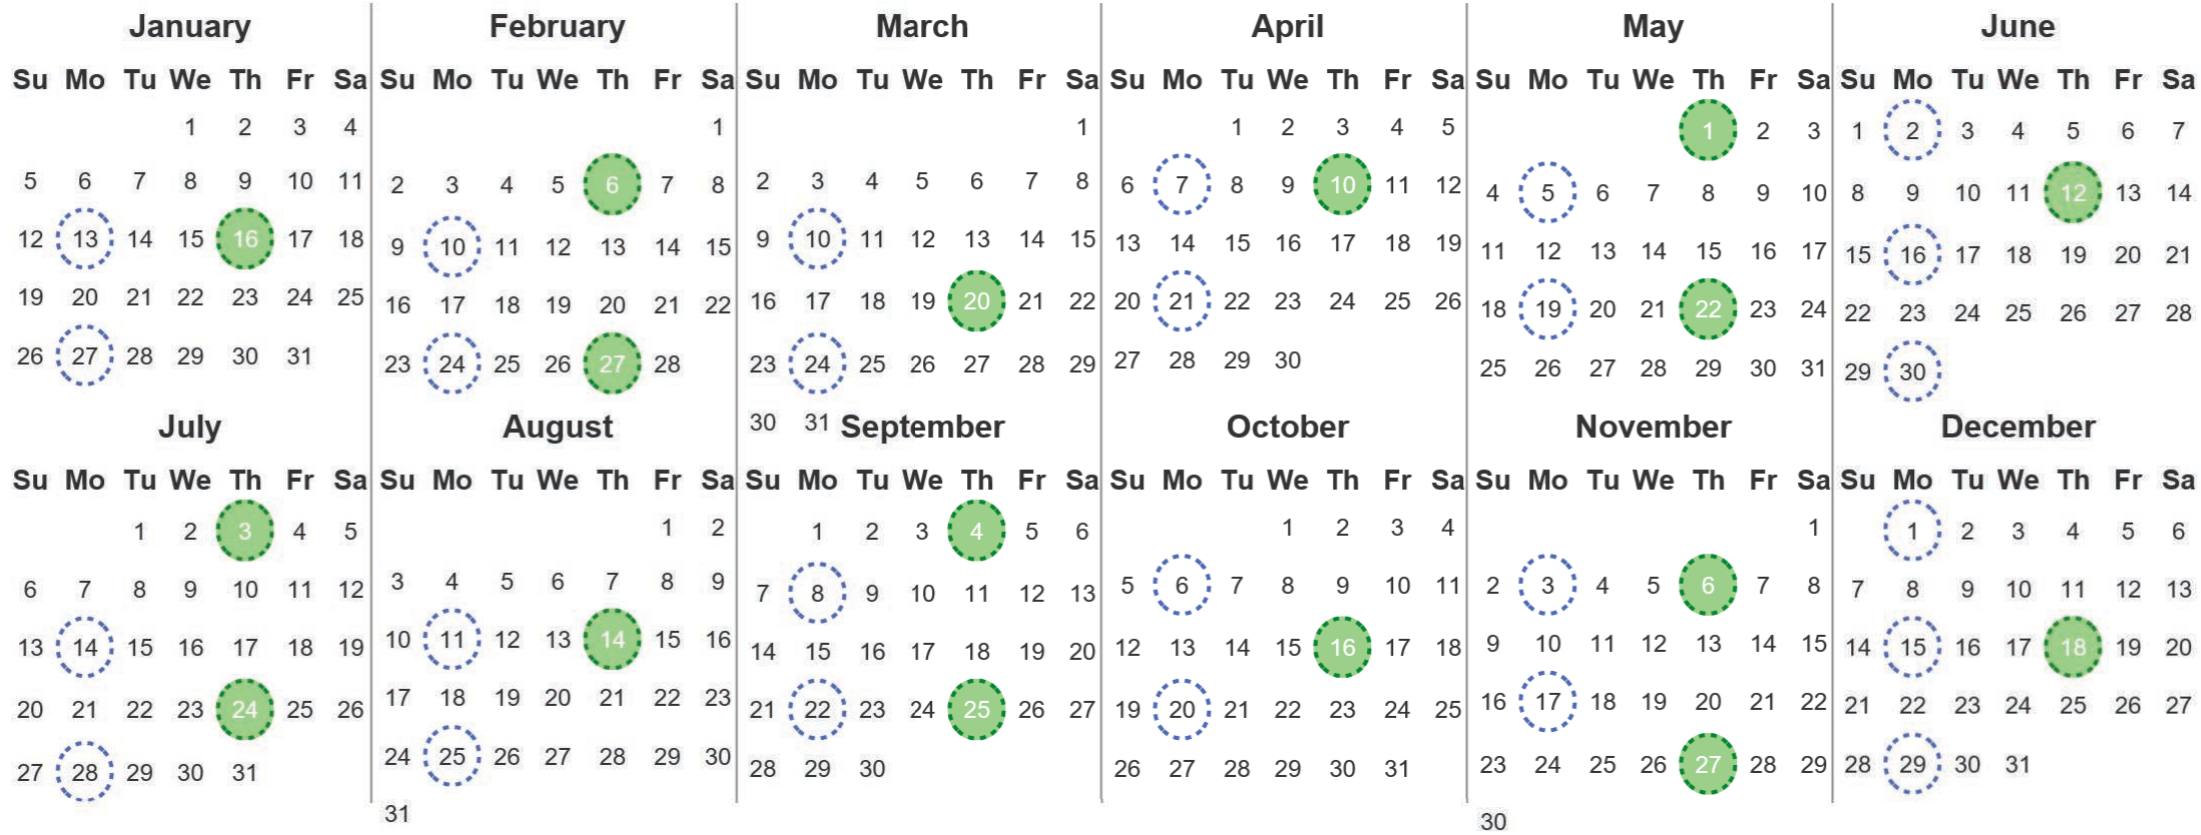

Your waste and recycling collection dates for **2025**.

	<b>Non-recyclable Bin</b> Only for items that cannot be recycled		<b>Recycling Bin</b> Paper, card & cardboard • Plastic bottles, pots, tubs & trays • Tins, cans & empty aerosols • Cartons
---	---	---	---

Please place your bins out for collection **by 7.30am on your collection day.**

				<b>Festive Collections</b> Check local press or website for details
---	---	---	---	--