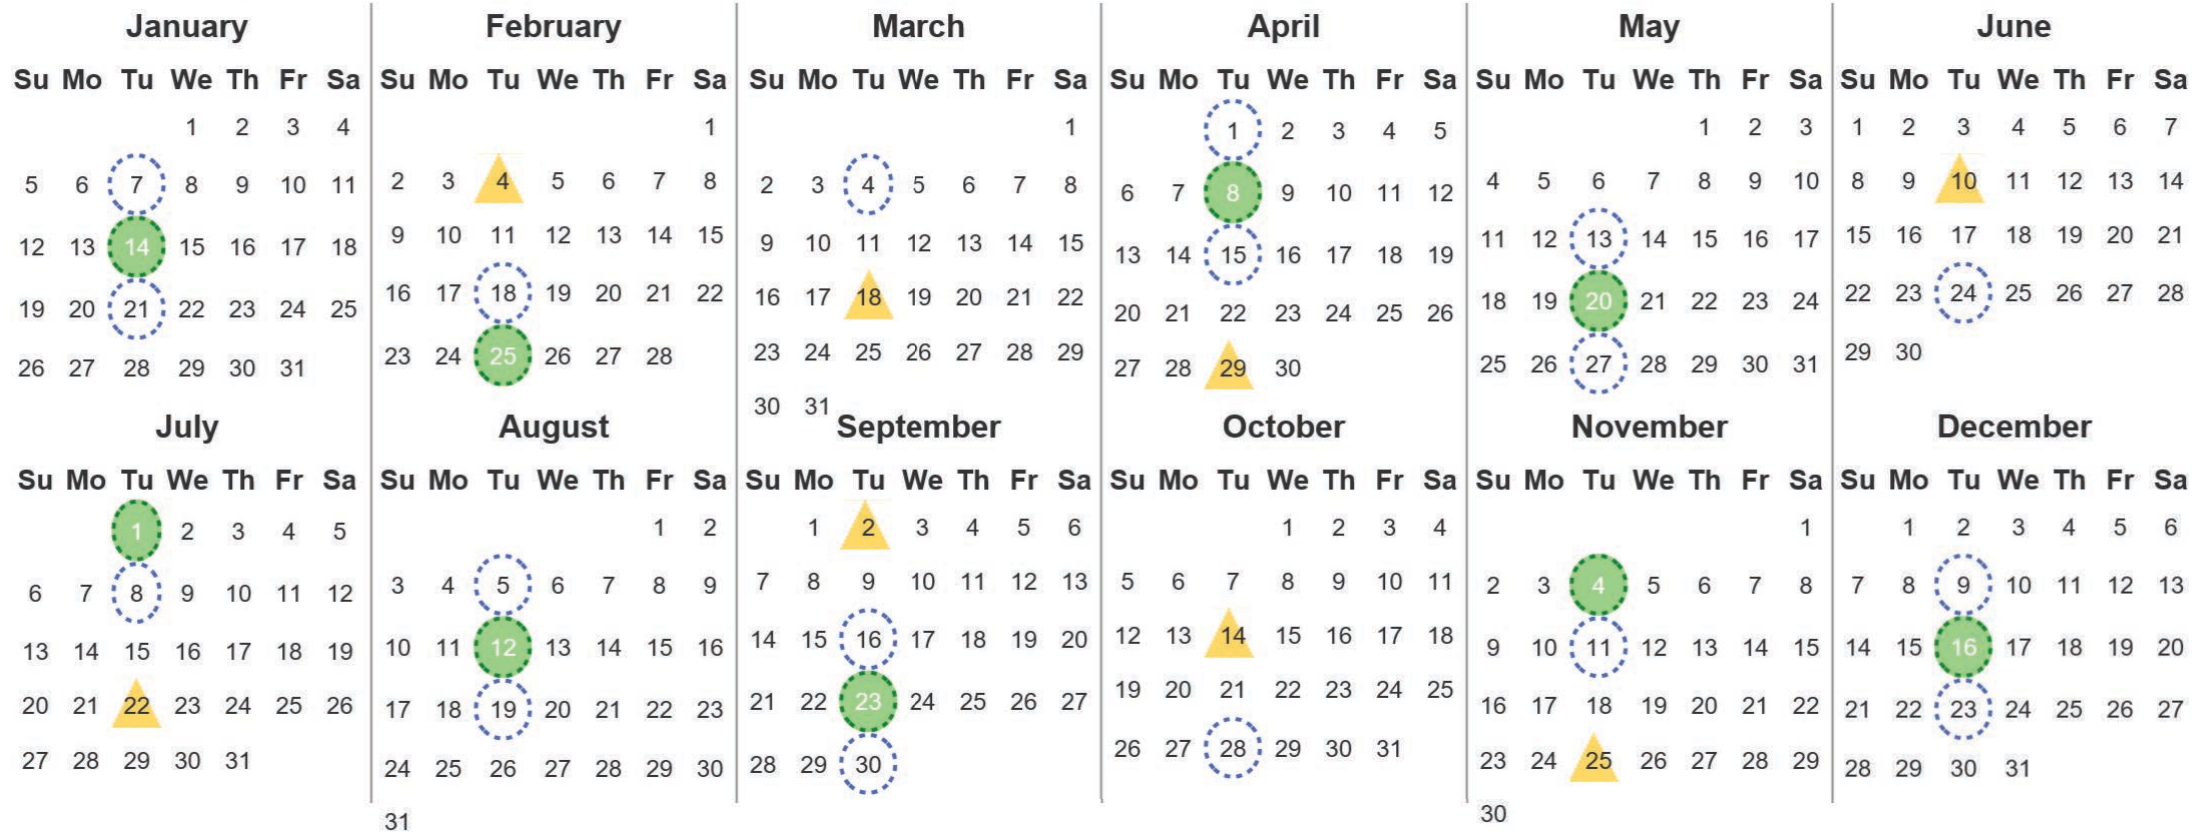

Your waste and recycling collection dates for 2025.

Non-recyclable Bin
Only for items that cannot be recycled

Recycling Bin
Paper, card & cardboard • Plastic bottles, pots, tubs & trays • Tins, cans & empty aerosols • Cartons

Please place your bins out for collection by **7.30am** on your collection day.

Festive Collections
Check local press or website for details