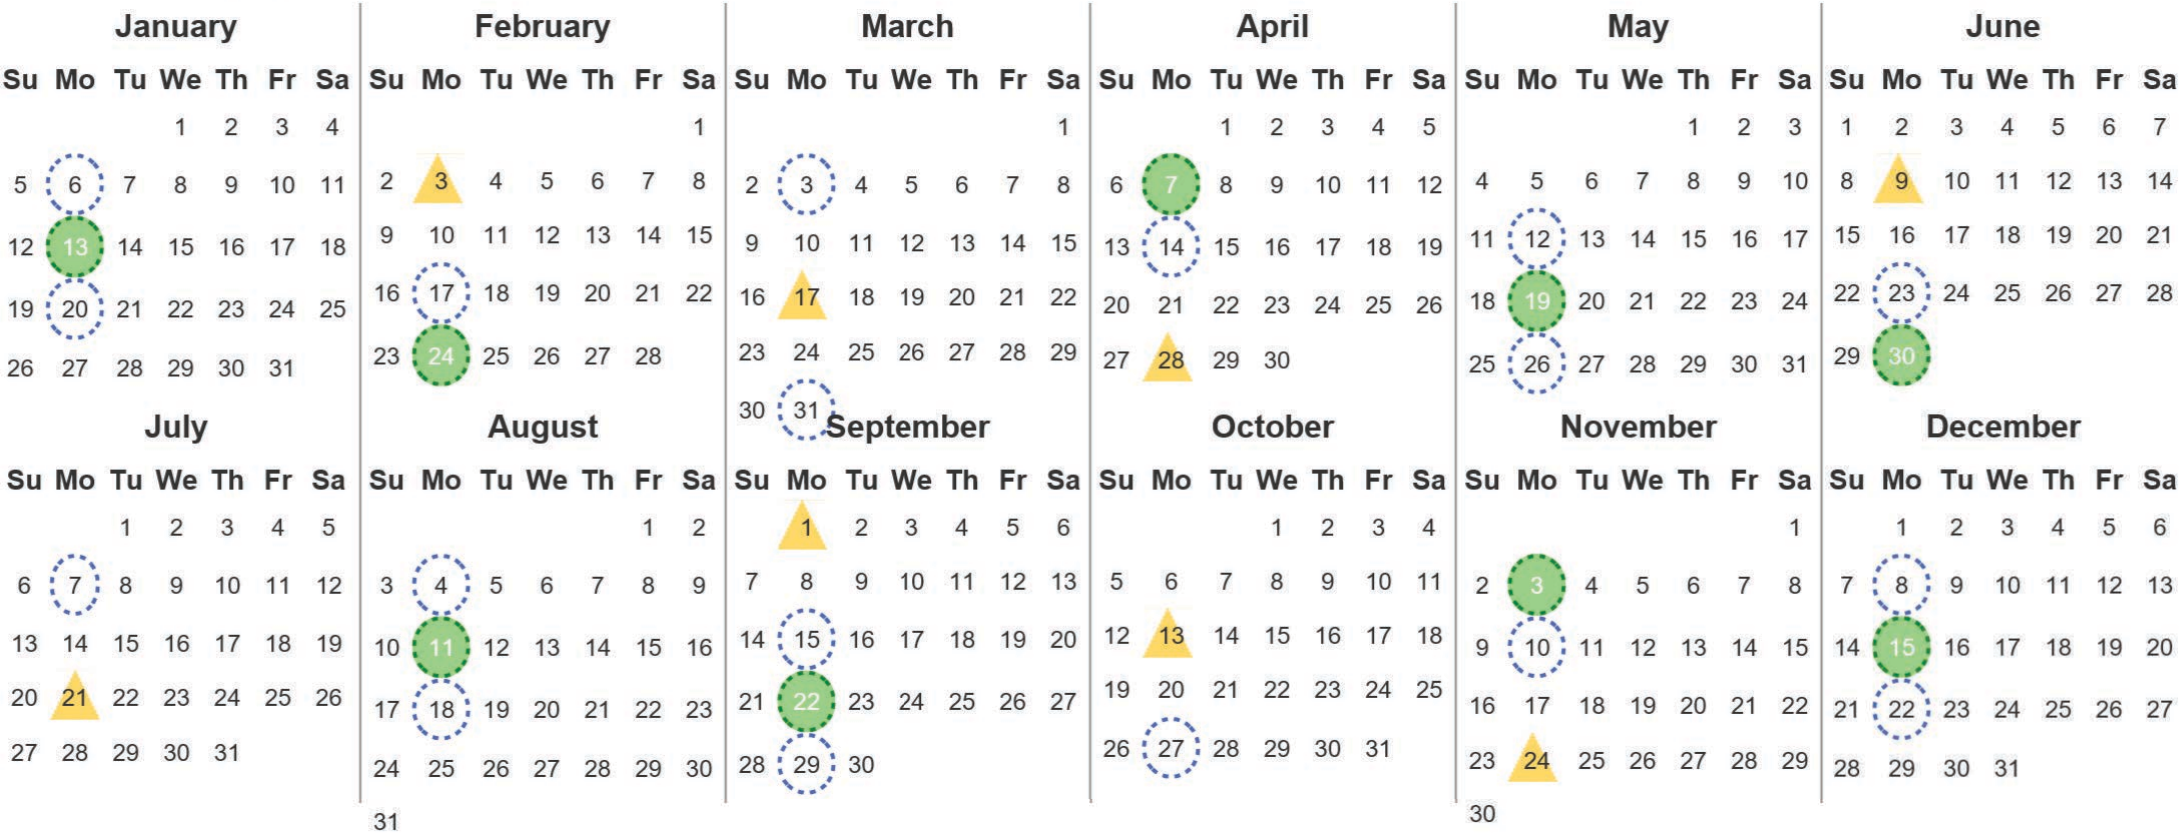

Your waste and recycling collection dates for 2025.

	Non-recyclable Bin Only for items that cannot be recycled		Recycling Bin Paper, card & cardboard • Plastic bottles, pots, tubs & trays • Tins, cans & empty aerosols • Cartons
---	---	---	---

Please place your bins out for collection **by 7.30am** on your collection day.

								Festive Collections Check local press or website for details
---	---	---	---	---	---	---	--	--