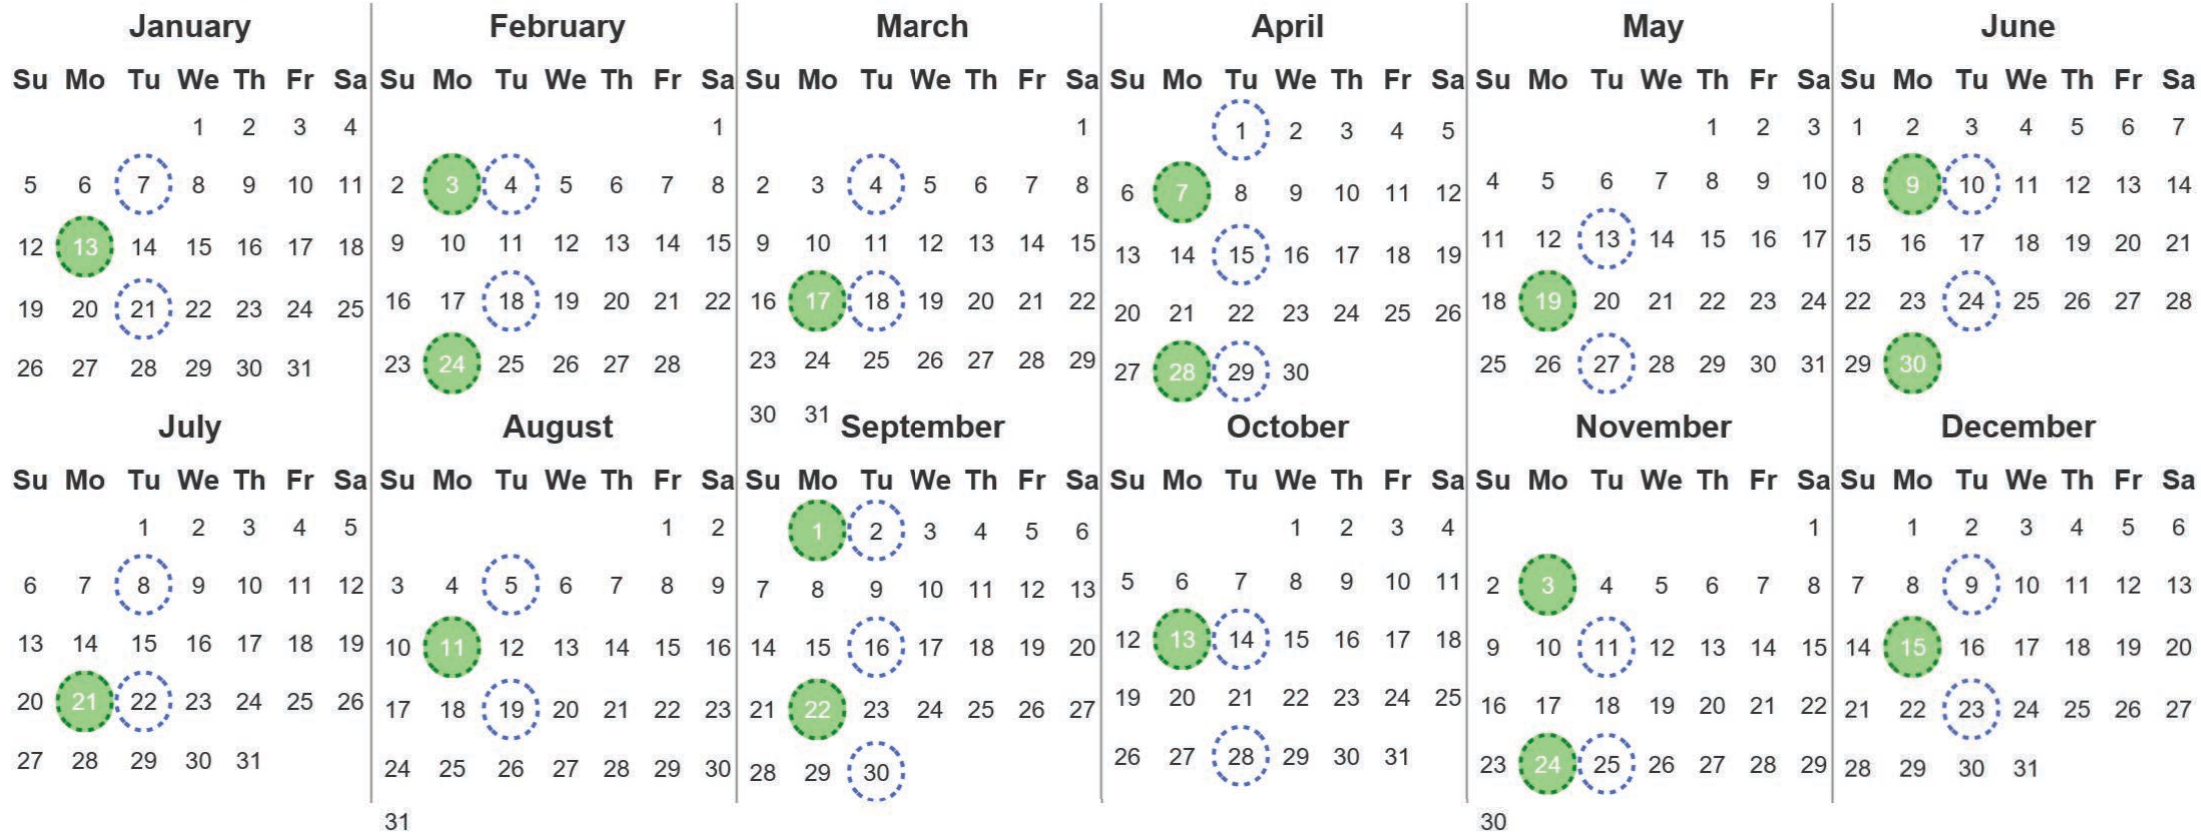

Your waste and recycling collection dates for **2025**.

 Non-recyclable Bin Only for items that cannot be recycled	 Recycling Bin Paper, card & cardboard • Plastic bottles, pots, tubs & trays • Tins, cans & empty aerosols • Cartons
---	---

Please place your bins out for collection by 7.30am on your collection day.

 	 	 Festive Collections Check local press or website for details
---	---	--