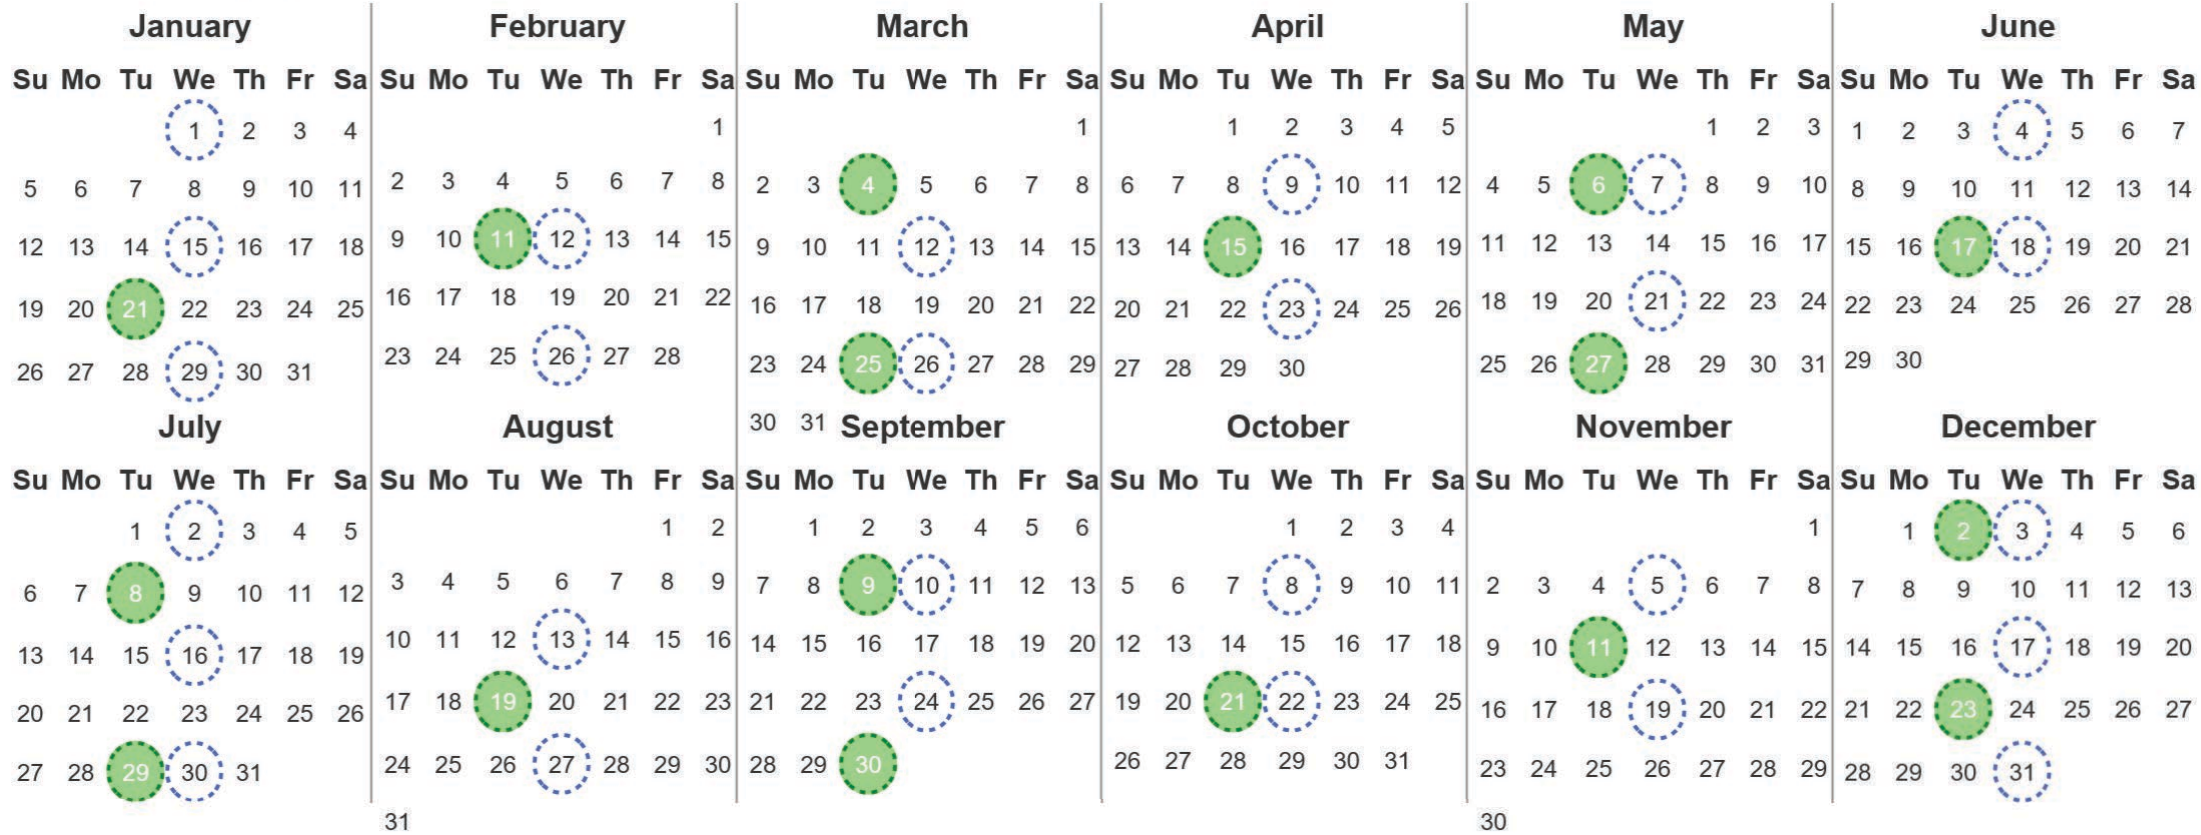

Your waste and recycling collection dates for **2025**.

	<b>Non-recyclable Bin</b> Only for items that cannot be recycled		<b>Recycling Bin</b> Paper, card & cardboard • Plastic bottles, pots, tubs & trays • Tins, cans & empty aerosols • Cartons
---	---	---	---

Please place your bins out for collection **by 7.00am** on your collection day.

					<b>Festive Collections</b> Check local press or website for details
---	---	---	---	---	--

Calendar Reference: ISL\_9