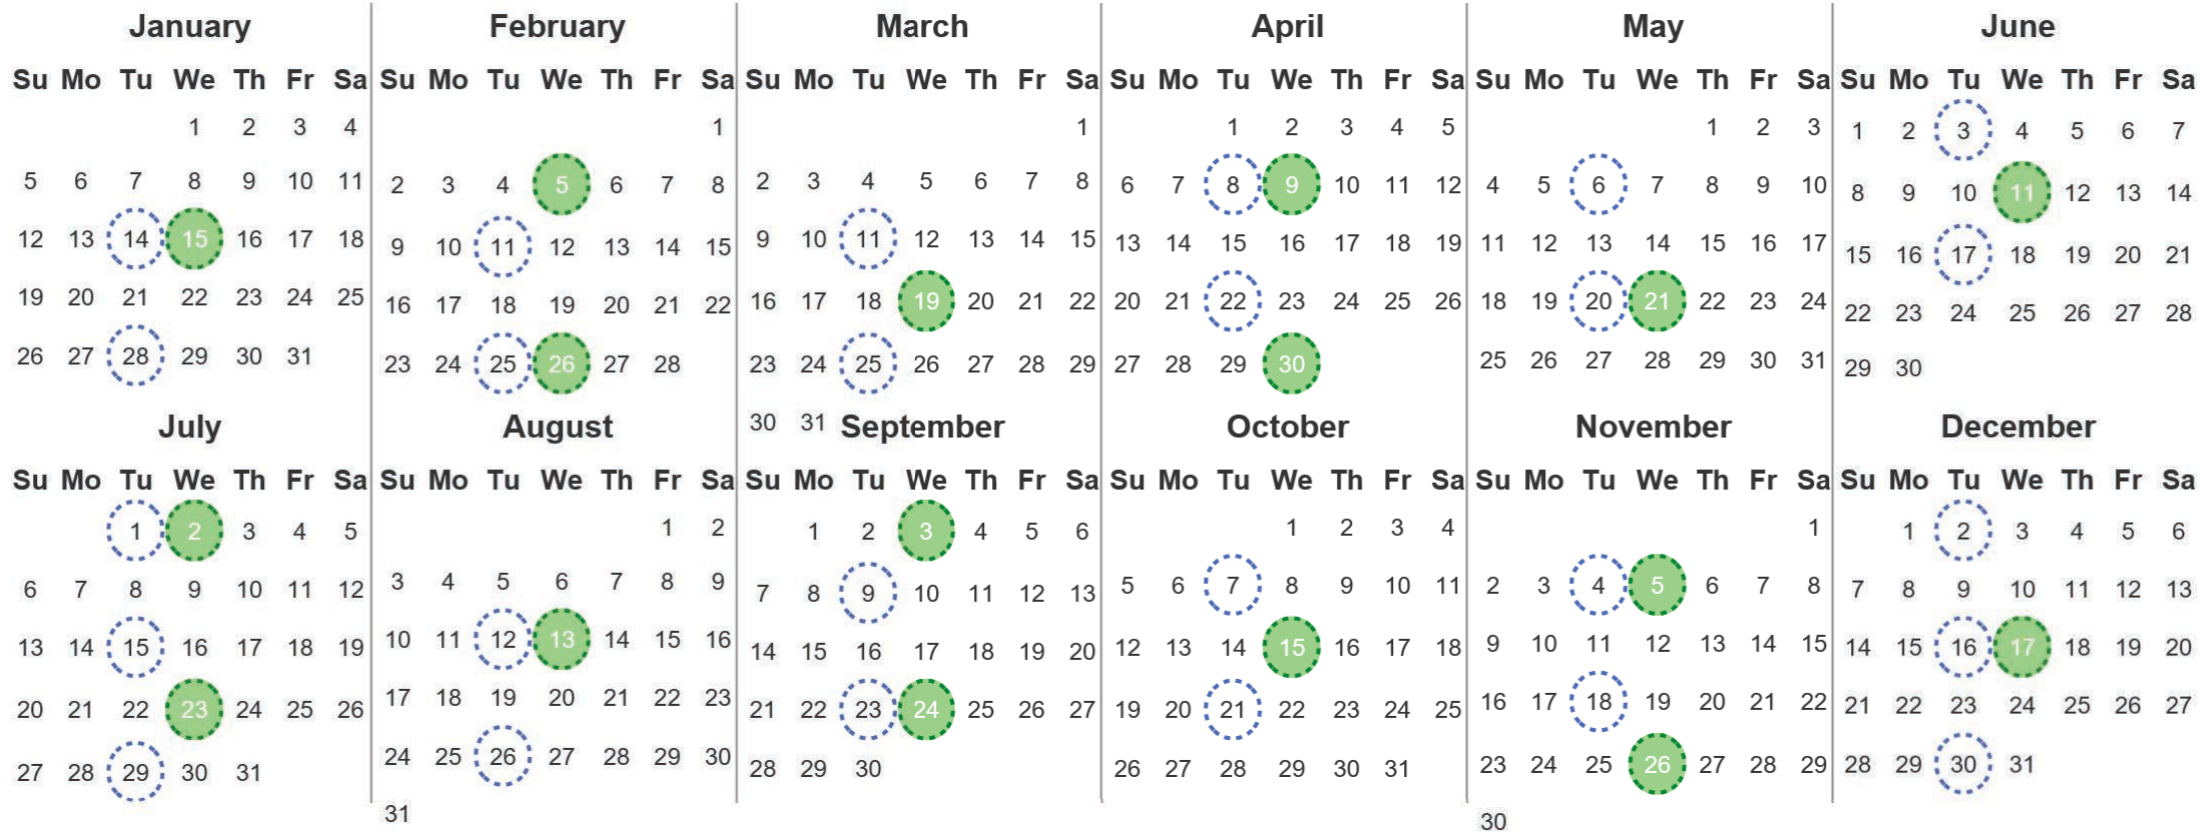

Your waste and recycling collection dates for **2025**.

Non-recyclable Bin
Only for items that cannot be recycled

Recycling Bin
Paper, card & cardboard • Plastic bottles, pots, tubs & trays • Tins, cans & empty aerosols • Cartons

Please place your bins out for collection **by 7.00am on your collection day.**

Festive Collections
Check local press or website for details

Calendar Reference: ISL_8