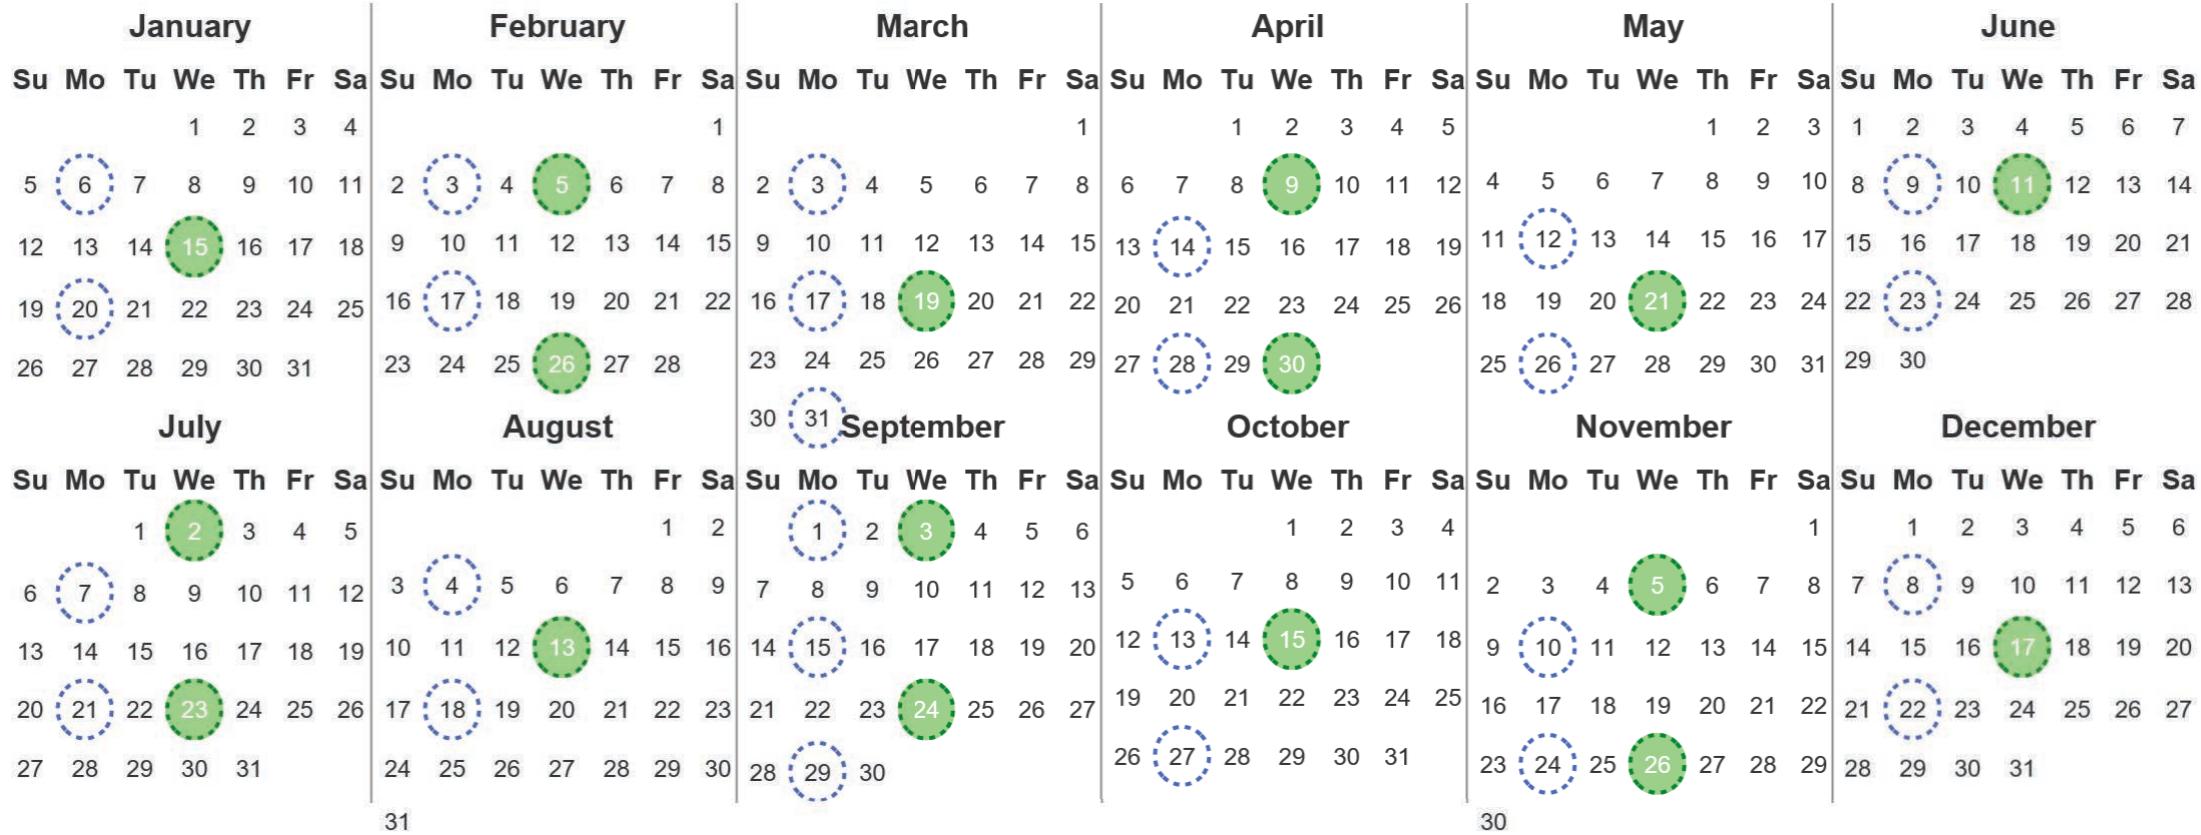

Your waste and recycling collection dates for **2025**.

	Non-recyclable Bin Only for items that cannot be recycled		Recycling Bin Paper, card & cardboard • Plastic bottles, pots, tubs & trays • Tins, cans & empty aerosols • Cartons
---	---	---	---

Please place your bins out for collection **by 7.00am on your collection day.**

					Festive Collections Check local press or website for details
---	---	---	---	---	--

Calendar Reference: ISL_7