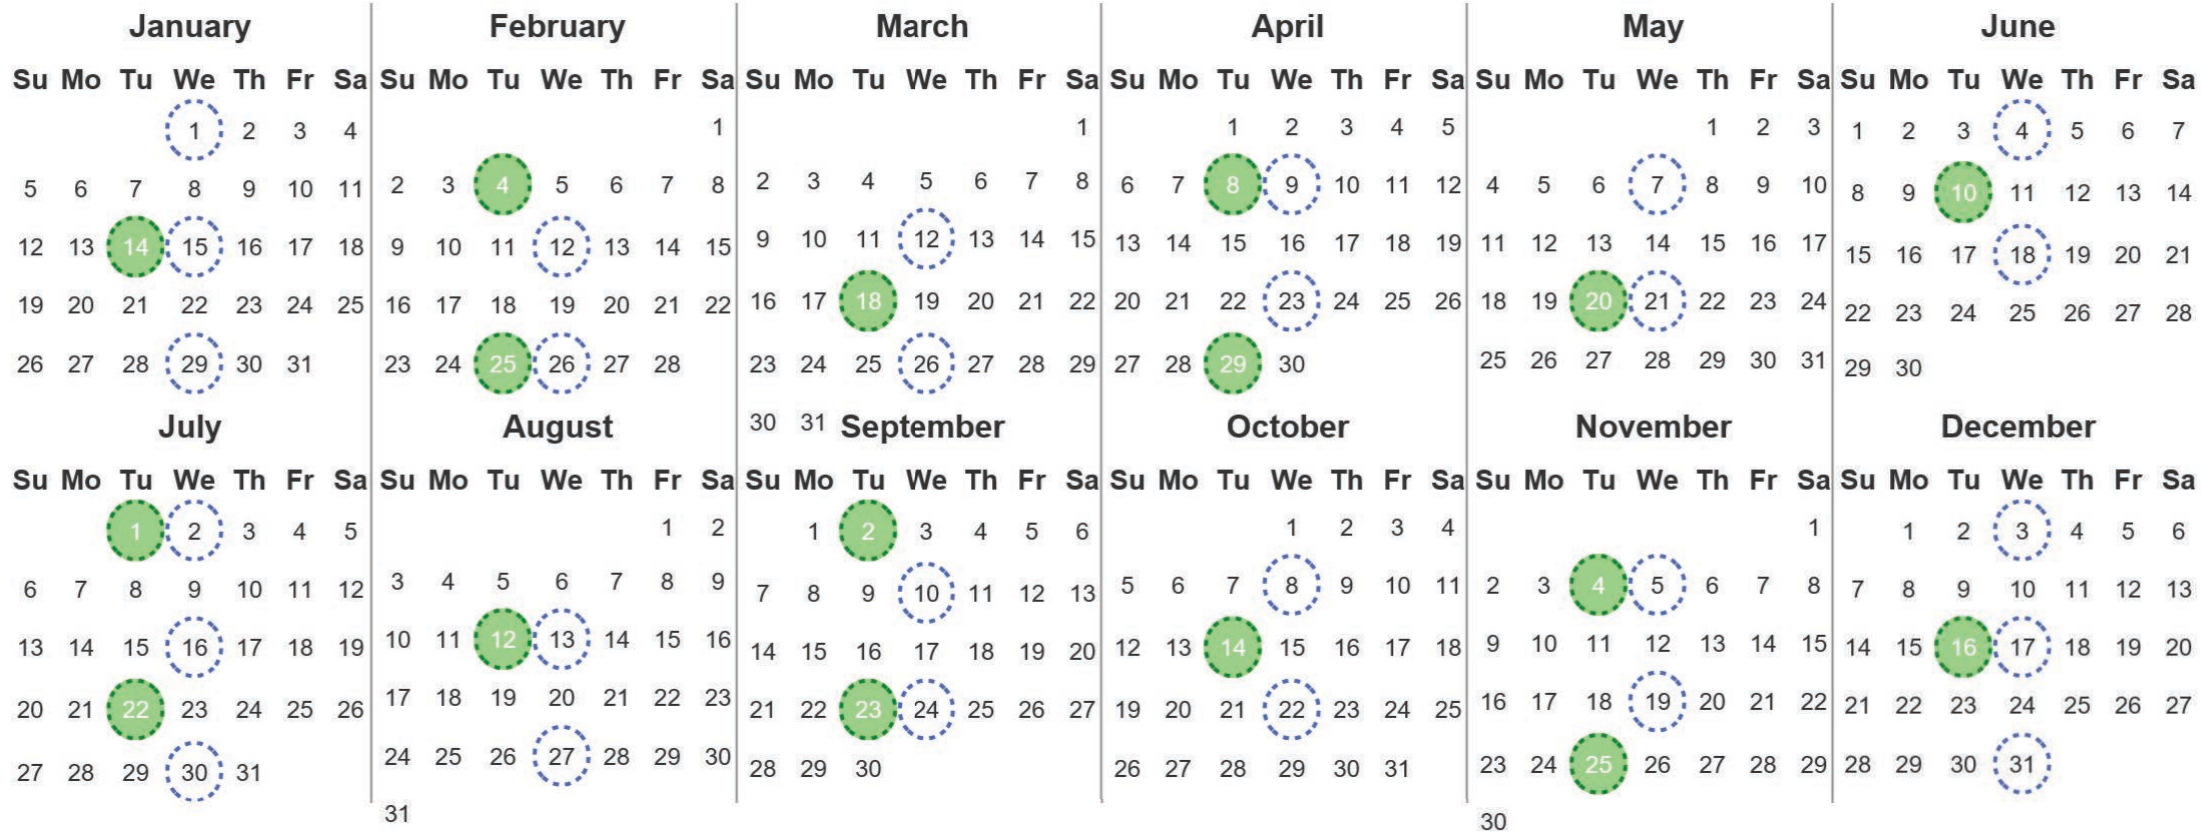

Your waste and recycling collection dates for **2025**.

Non-recyclable Bin
Only for items that cannot be recycled

Recycling Bin
Paper, card & cardboard • Plastic bottles, pots, tubs & trays • Tins, cans & empty aerosols • Cartons

Please place your bins out for collection **by 7.00am** on your collection day.

Festive Collections
Check local press or website for details

Calendar Reference: ISL_6