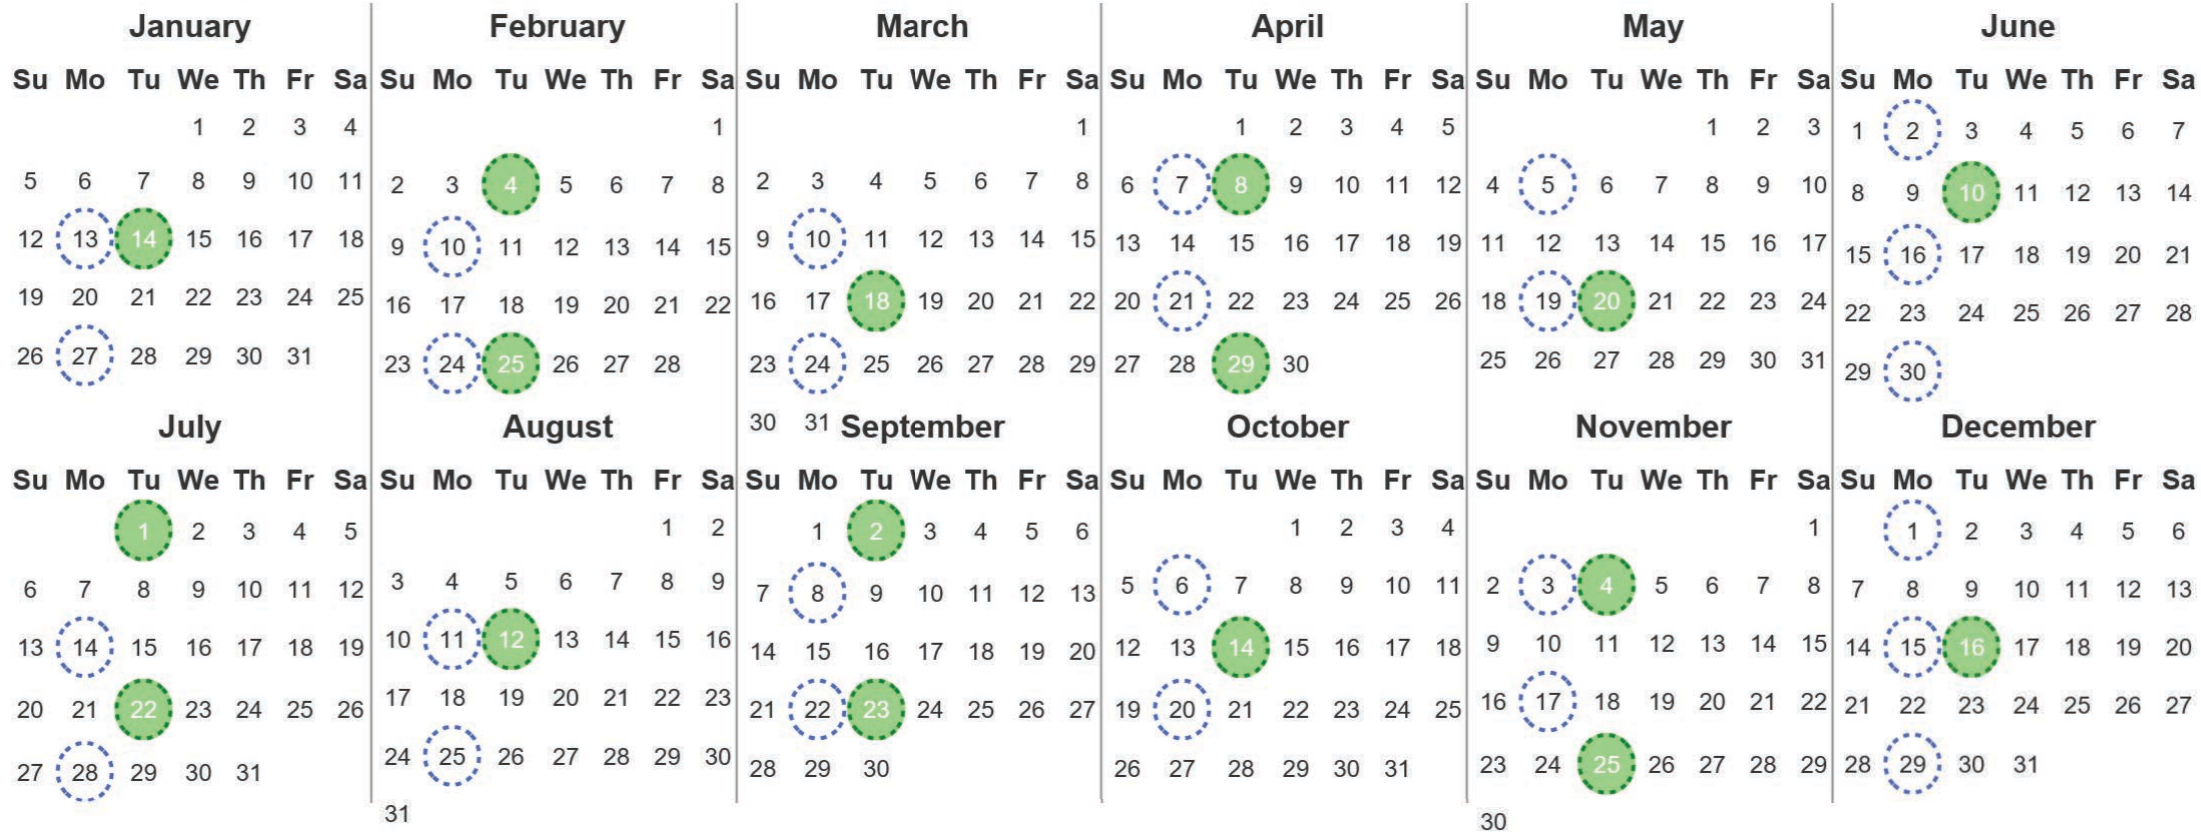

Your waste and recycling collection dates for **2025**.

	<b>Non-recyclable Bin</b> Only for items that cannot be recycled		<b>Recycling Bin</b> Paper, card & cardboard • Plastic bottles, pots, tubs & trays • Tins, cans & empty aerosols • Cartons
---	---	---	---

Please place your bins out for collection **by 7.00am on your collection day.**

					<b>Festive Collections</b> Check local press or website for details
---	---	---	---	---	--