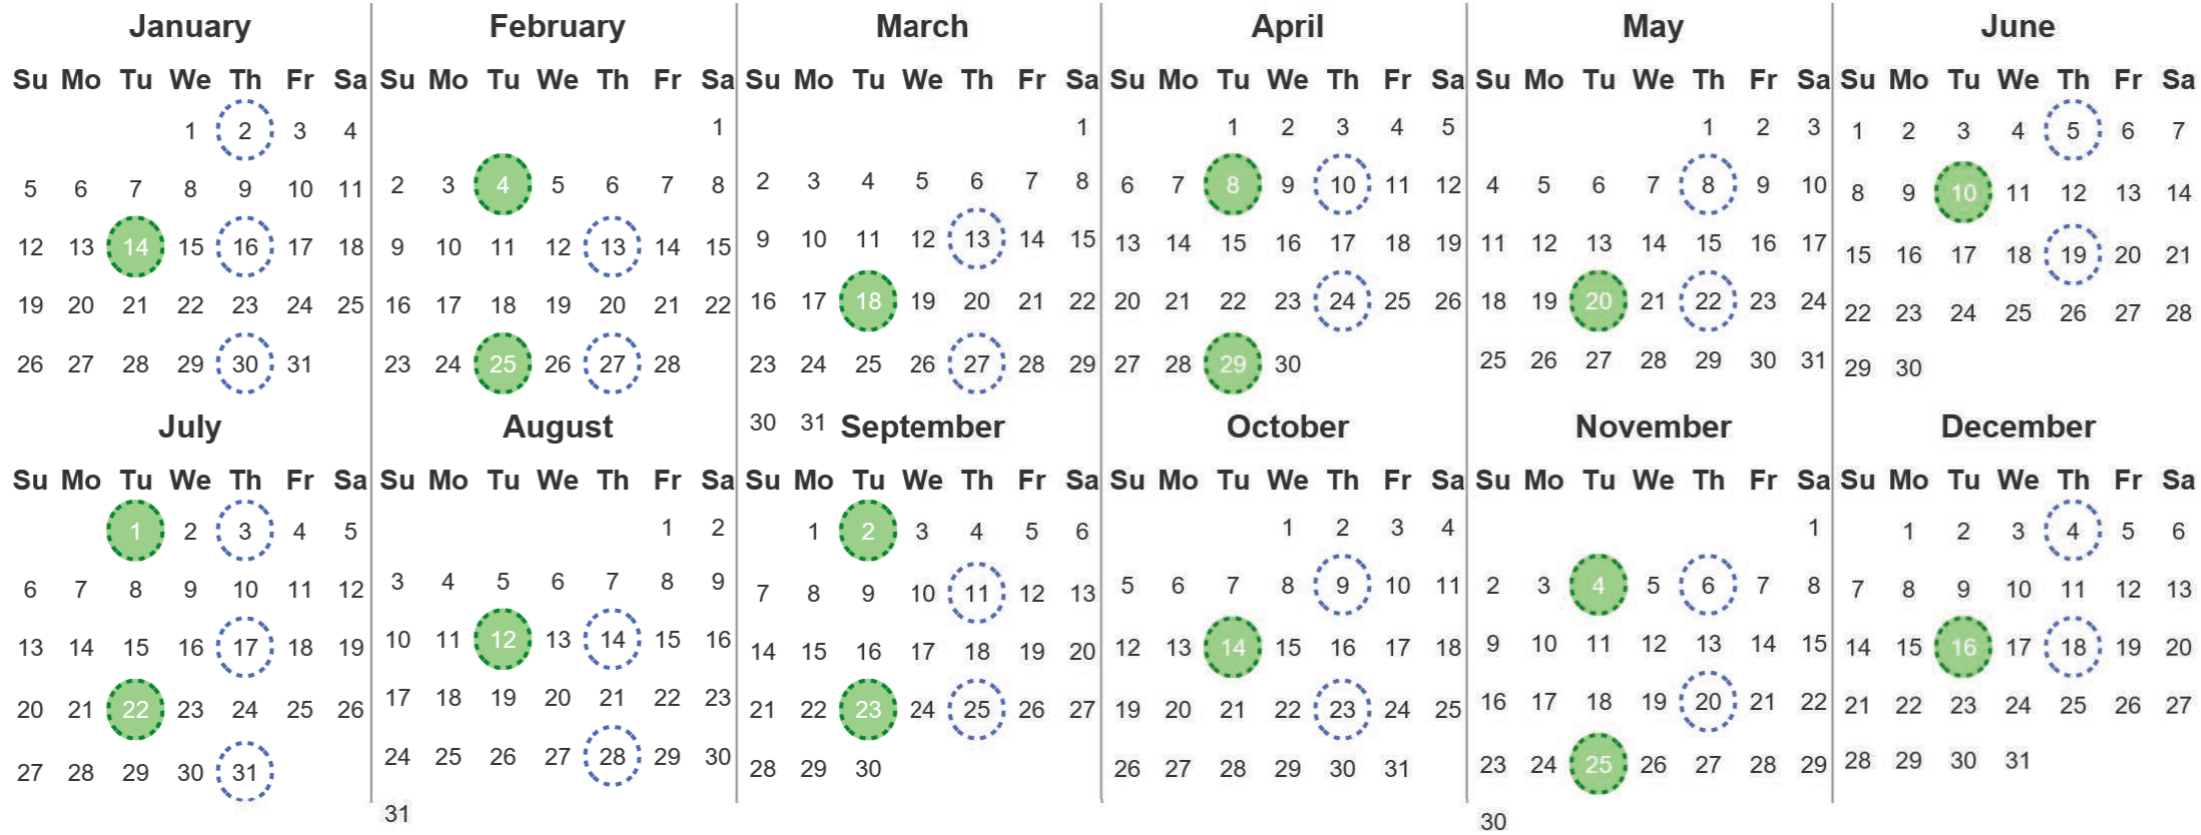

Your waste and recycling collection dates for **2025**.

	Non-recyclable Bin Only for items that cannot be recycled		Recycling Bin Paper, card & cardboard • Plastic bottles, pots, tubs & trays • Tins, cans & empty aerosols • Cartons
---	---	---	---

Please place your bins out for collection **by 7.00am on your collection day.**

				Festive Collections Check local press or website for details
---	---	---	---	--

Calendar Reference: ISL_4